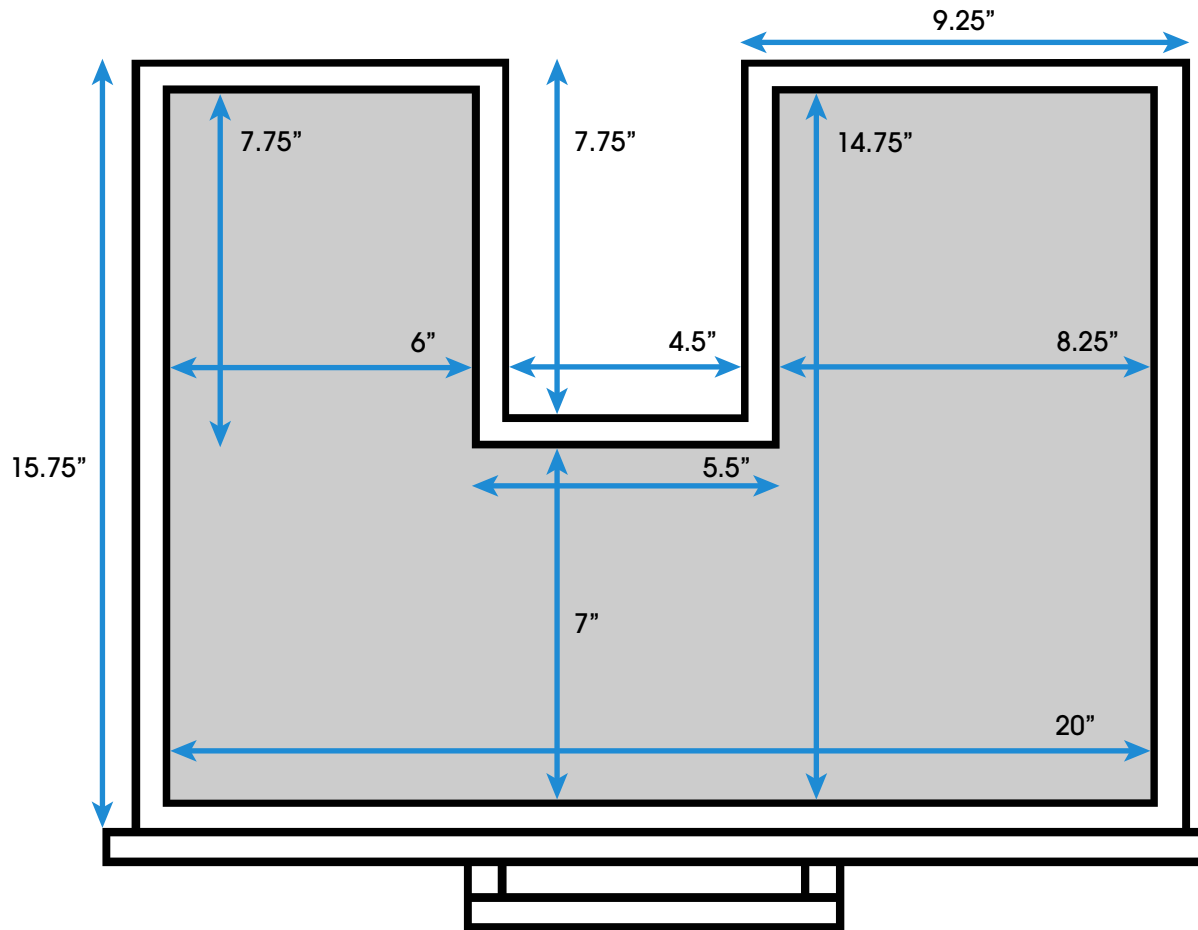

Hudson 72-inch Double Bath Vanity

Bottom Right Drawer – Top View

**All measurements are approximate and rounded to the nearest quarter inch
Please allow for a slight margin of error**