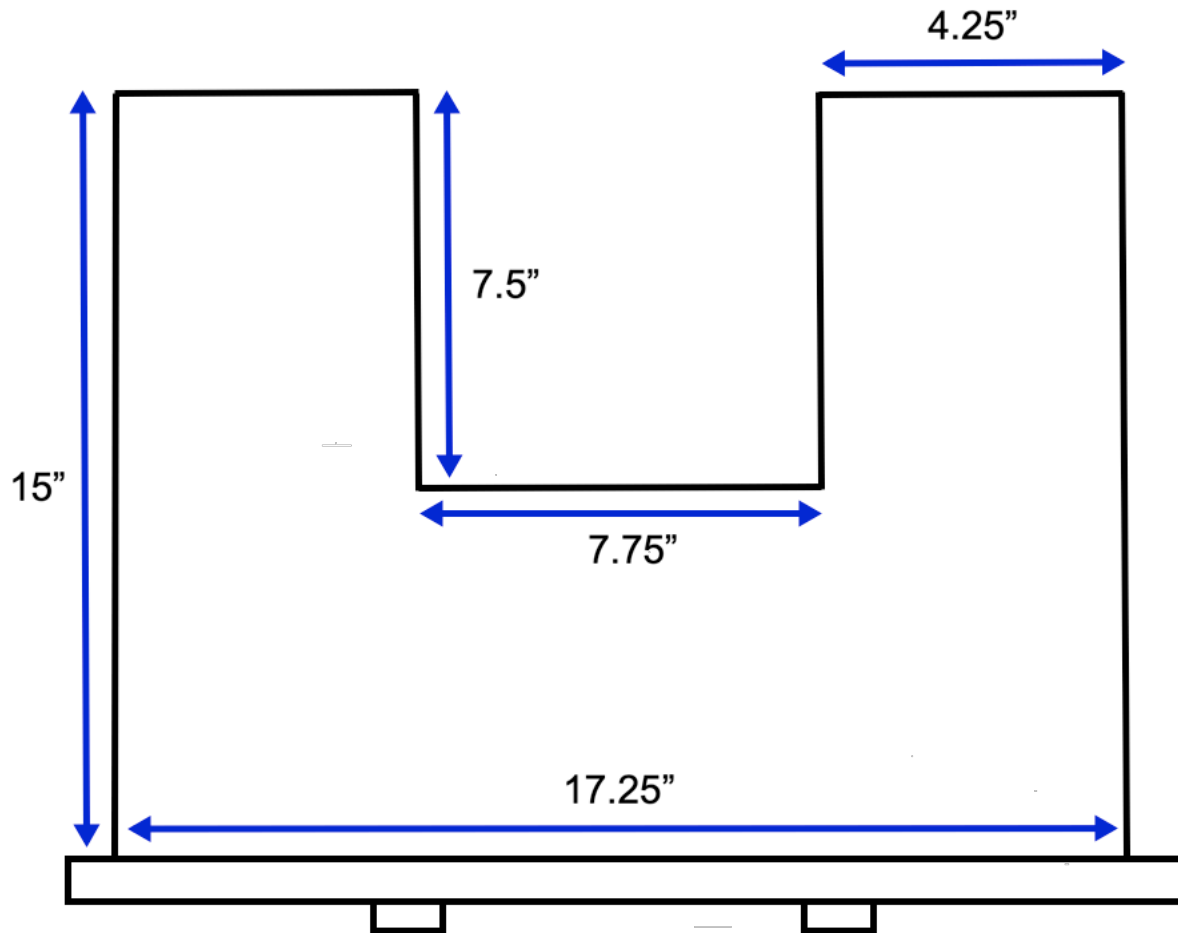

24-inch Vanity Top and Middle Drawer - Bird's Eye View

All measurements are approximate and rounded to the nearest quarter inch.
Please allow for a slight margin of error.