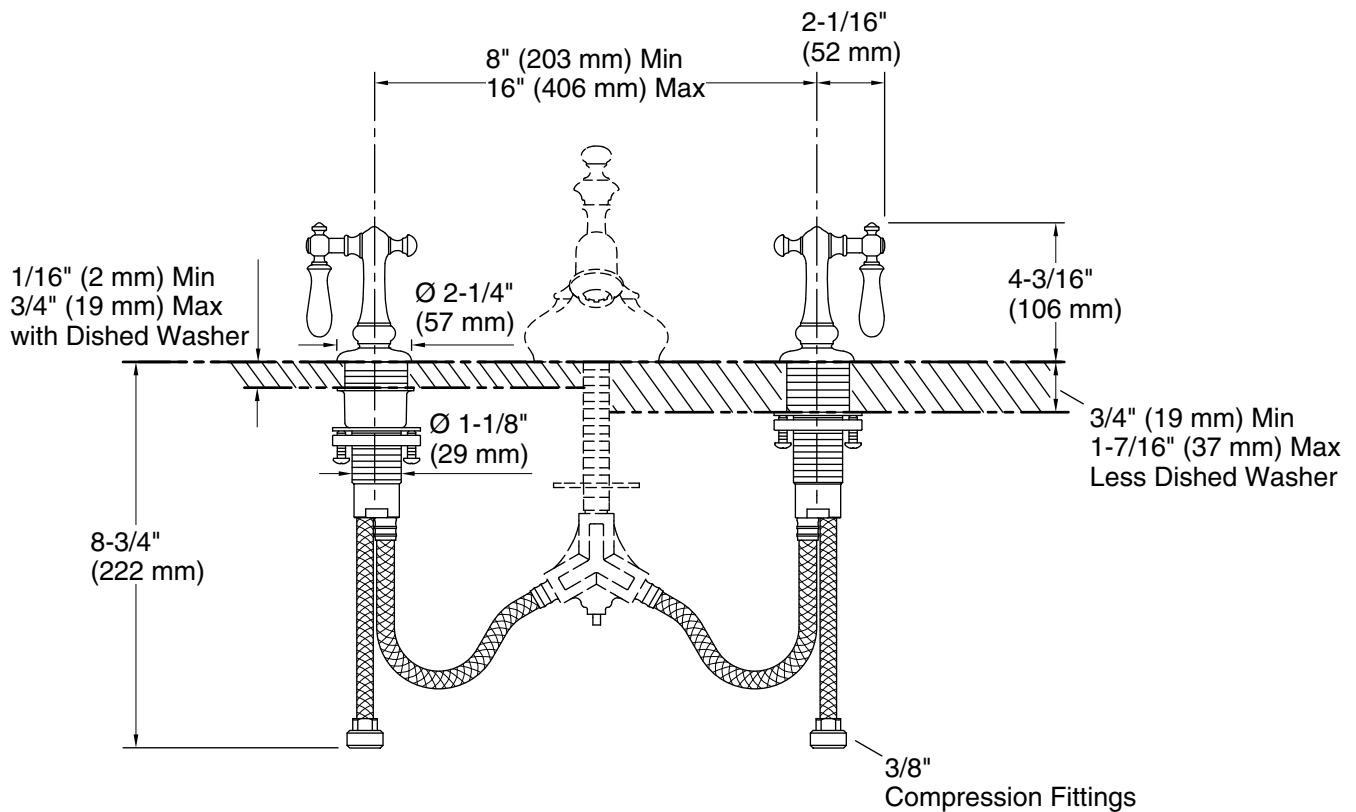

Features

- Metal construction.
- Quarter-turn washerless ceramic disc valves.

Material

- Brass valve bodies.

Installation

- For 8" - 16" (203 - 406 mm) centers.

Required Products/Accessories

- K-72758 widespread bathroom sink spout
- or
- K-72759 Widespread bathroom sink spout
- or
- K-72760 widespread bathroom sink spout
- or
- K-72761 widespread bathroom sink spout

Technical Information

All product dimensions are nominal.

Notes

Install this product according to the installation guide.

ADA compliant for handles only.

ADA, OBC, CSA B651 compliant when installed to the specific requirements of these regulations.