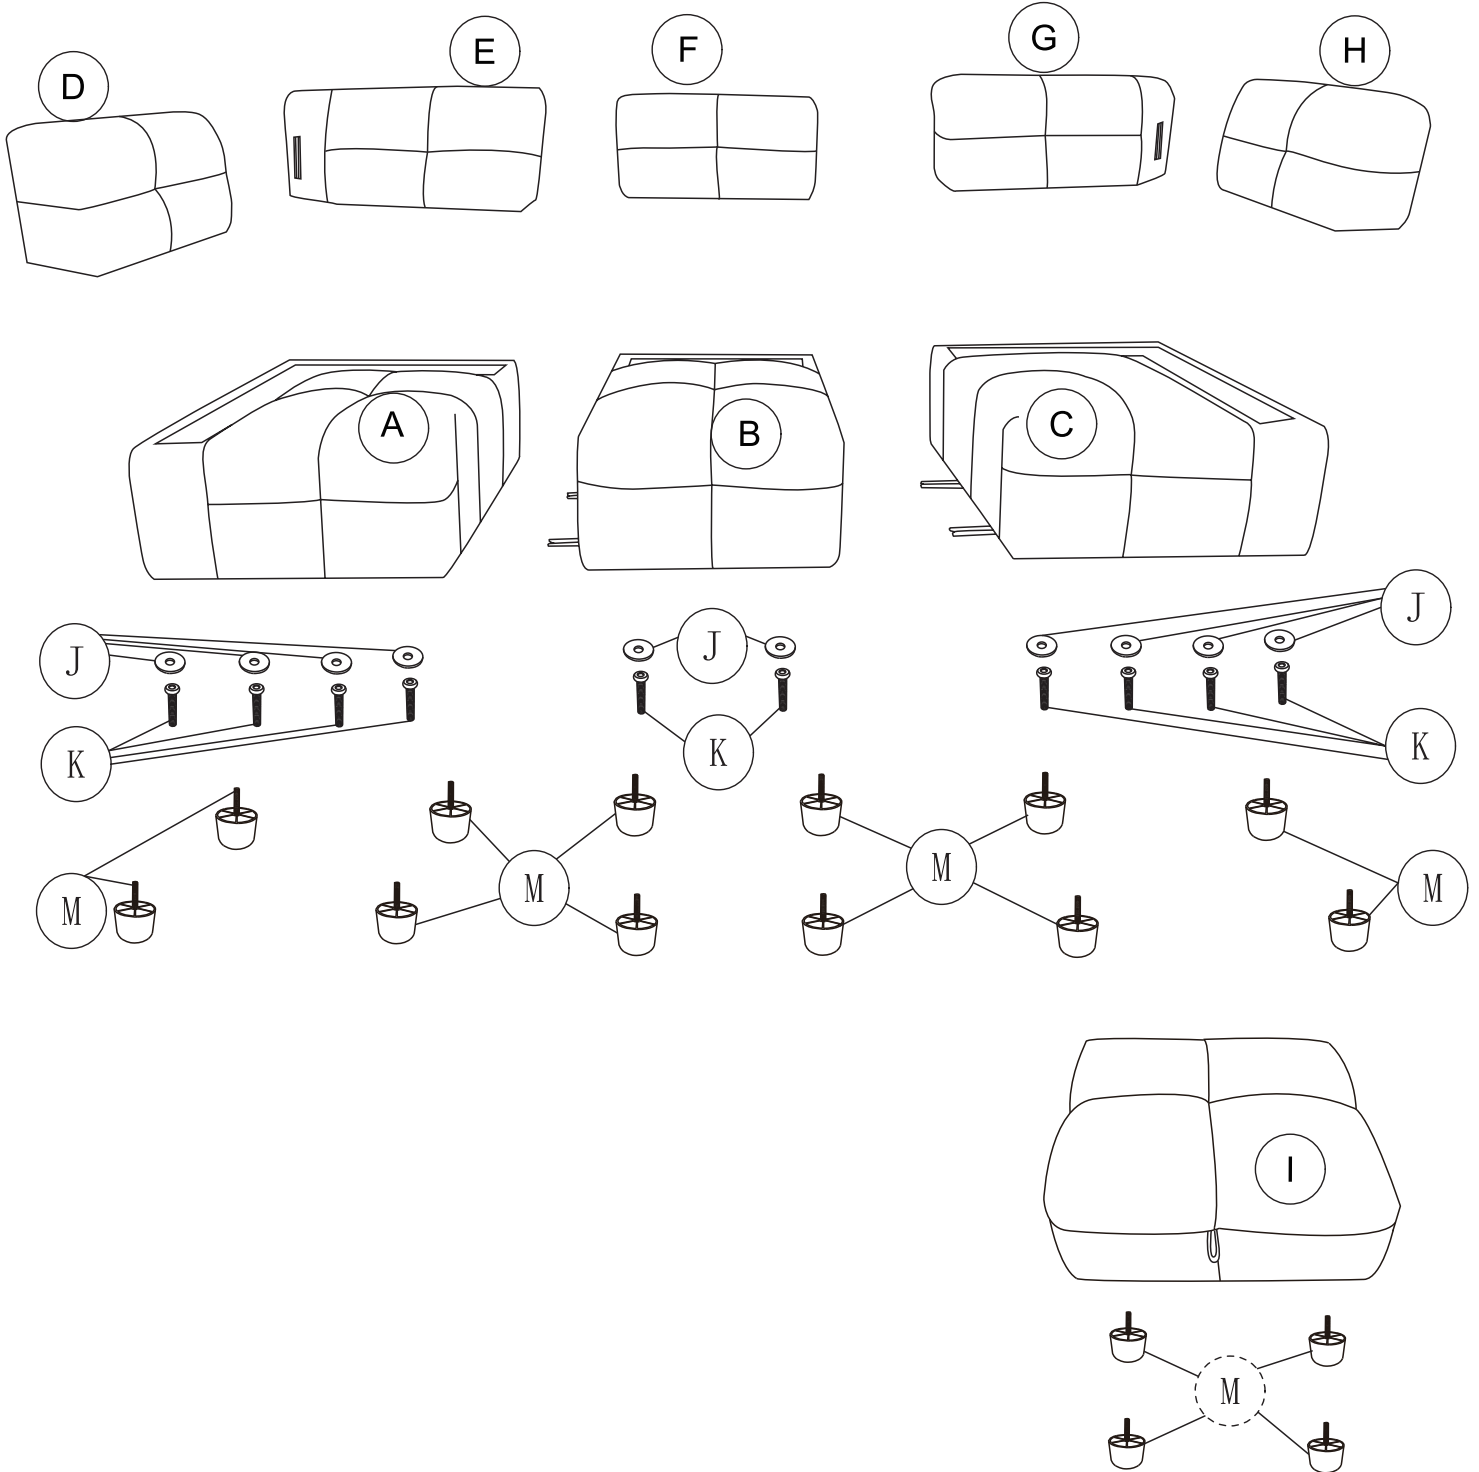

Assembly Instruction

PARTS

PARTS LIST

A

Seat
1pc

B

Seat
1pc

C

Seat
1pc

D

Left armrest
1pc

E

Back
1pc

F

Back
1pc

G

Shim
10pc

2

Screw
10pc

3

tool
1pc

PACKAGE

NO	PART	DECS	QTY
(A)		Seat	1
(E)		Back	1

NO	PART	DECS	QTY
(C)		Seat	1
(G)		Back	1

NO	PART	DECS	QTY
(D)		Left armrest	1
(H)		Right armrest	1

NO	PART	DECS	QTY
(B)		Seat	1
(F)		Back	1

NO	PART	DECS	QTY
(I)		Ottoman	1
(1)		Shim	10
(2)		Screw	10
(M)		Sofa leg	16
(3)		tool	1

Step 1:

Step 2:

Step 3: