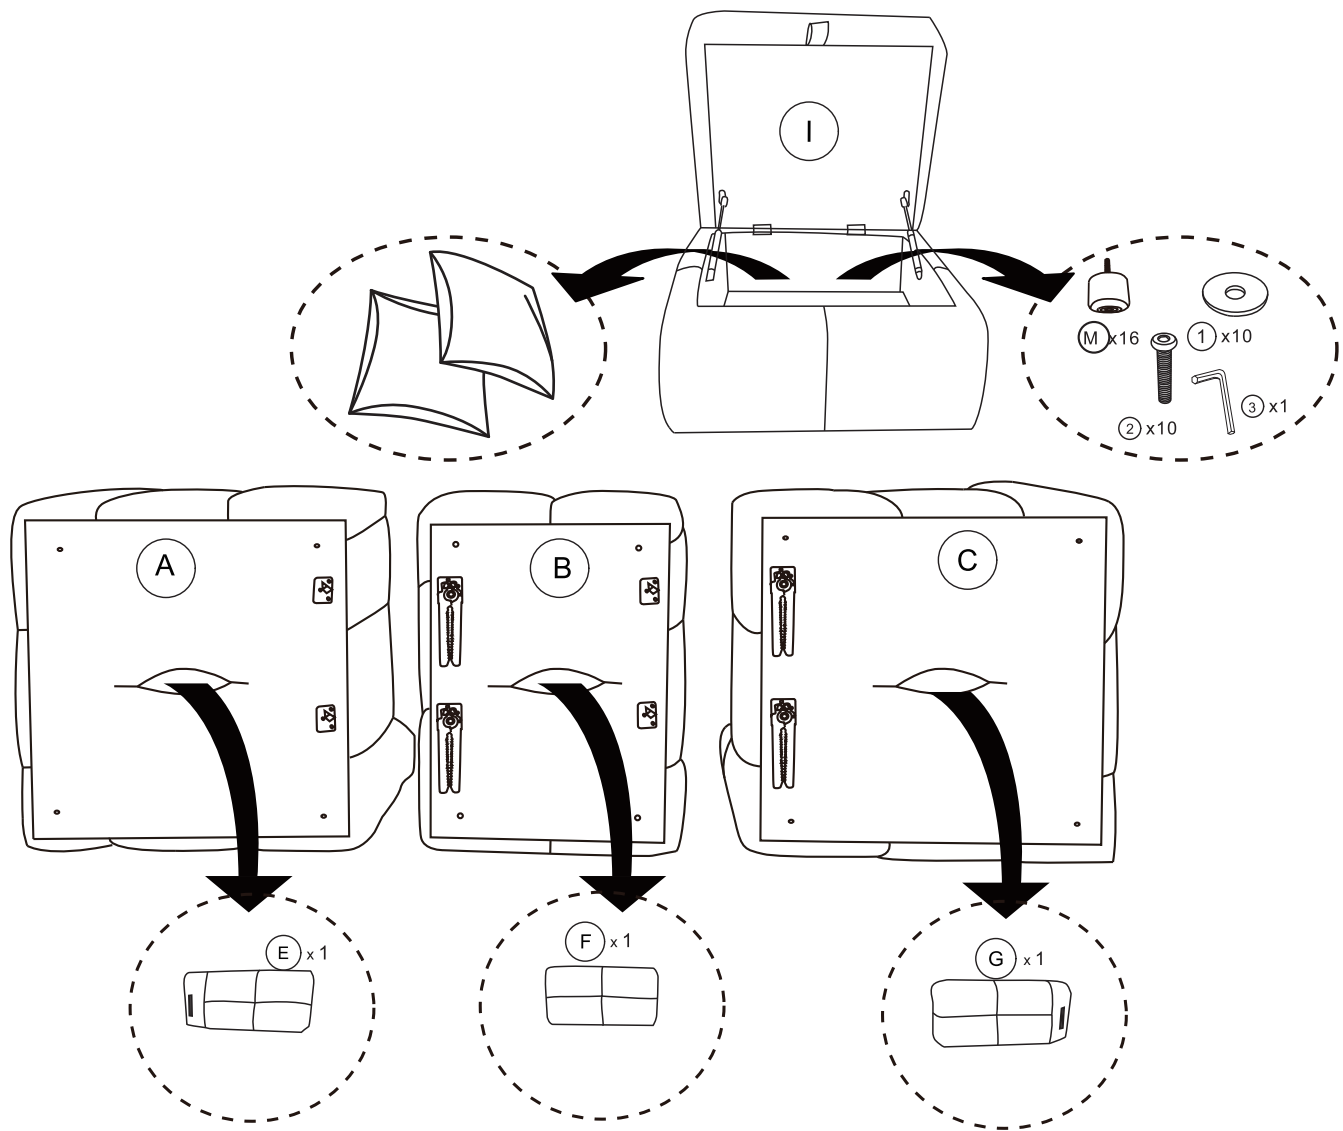

Assembly Instruction

PARTS

PARTS LIST

A

Seat
1pc

B

Seat
1pc

C

Shim
10pc

2

Screw
10pc

3

tool
1pc

PACKAGE

NO	PART	DECS	QTY
(A)		Seat	1
(E)		Back	1

NO	PART	DECS	QTY
(C)		Seat	1
(G)		Back	1

NO	PART	DECS	QTY
(D)		Left armrest	1
(H)		Right armrest	1

NO	PART	DECS	QTY
(B)		Seat	1
(F)		Back	1

NO	PART	DECS	QTY
(I)		Ottoman	1
(1)		Shim	10
(2)		Screw	10
(M)		Sofa leg	16
(3)		tool	1

Step 1:

Step 2:

Step 3: