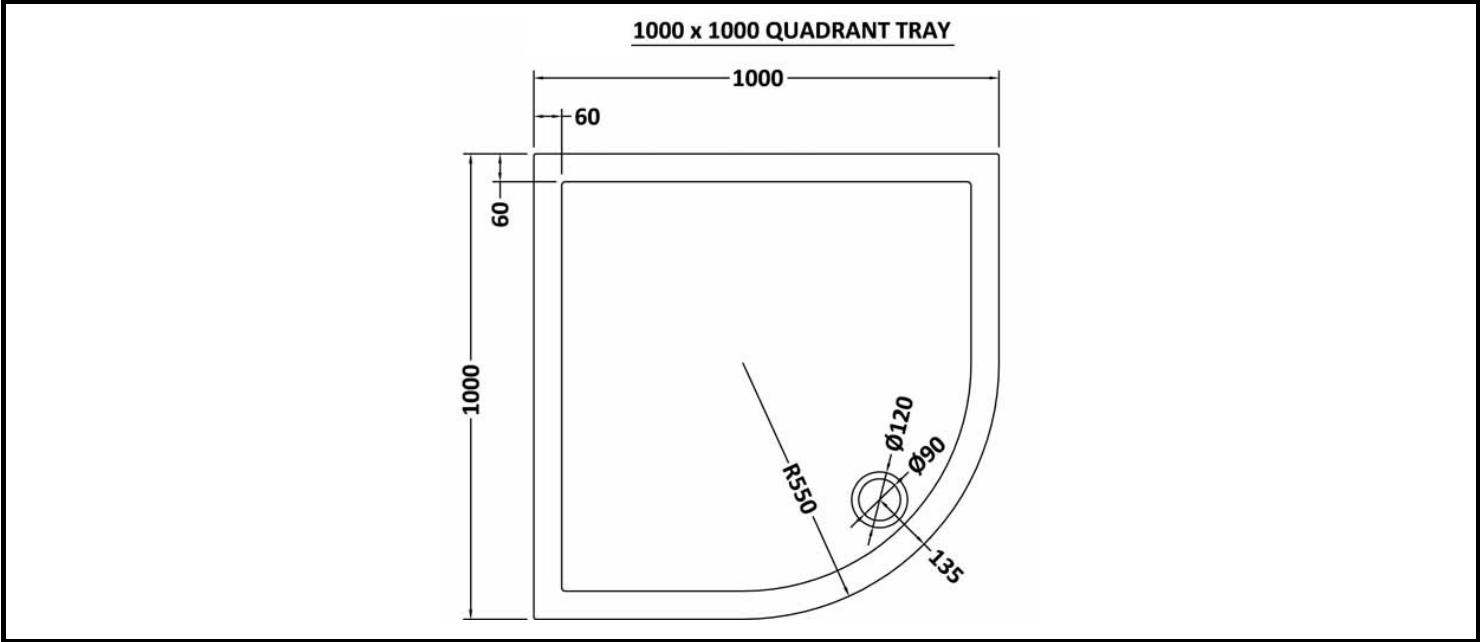

CUSTOMER DATA SHEET - SHOWER TRAYS

DESCRIPTION: Quad Tray 1000X1000x40

PRODUCT DIMENSIONS			
Length (mm)	Width (mm)	Height (mm)	Nett Wgt Kg
1000	1000	40	24.3

PACKAGING DIMENSIONS			
Length (mm)	Width (mm)	Height (mm)	Gross Wgt Kg
1040	1040	80	24.3

PACKAGING DATA			
Box Colour	Shrinkwrap & Polystyrene		
Box Qty	1	Label Colour	White Label
Label Size	100 x 50	Label Qty	2

OUTER BOX DIMENSIONS (If Applicable)			
Length (mm)	Width (mm)	Height (mm)	Gross Wgt Kg

PRODUCT DETAILS	
Country of Origin	United Kingdom
Fitting Instruction	Yes
Product Material	Acrylic Capped ABS Caco3 & Pu
Mat' Colour Ref'	European White
Waste Required (mm)	90

CE Certification	Yes
Colour/Finish	White
Radius	550
Compatible with Leg Kit	Yes