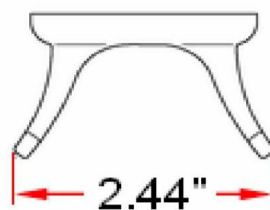

Double Robe Hook

BATH ACCESSORIES

Oil Rubbed Bronze

SPECIFICATIONS

MATERIAL CONSTRUCTION:	Zinc
PVD FINISH:	No
ASSEMBLY REQUIRED:	Yes
TOOLS NEEDED FOR INSTALLATION:	Screwdriver
ASSEMBLED DIMENSIONS:	1.48" H x 2.44" L x 1.5" D
ASSEMBLED WEIGHT:	0.19 lbs.
MIN. LENGTH:	N/A
MAX LENGTH:	N/A
SCREWS INCLUDED:	Yes
DRYWALL ANCHORS INCLUDED:	Yes
CENTER TO CENTER:	N/A