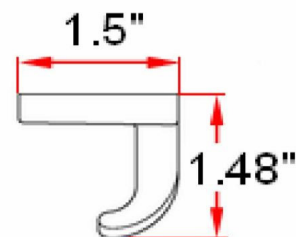

Double Robe Hook

BATH ACCESSORIES

Oil Rubbed Bronze

SPECIFICATIONS

MATERIAL CONSTRUCTION:	Zinc
PVD FINISH:	No
ASSEMBLY REQUIRED:	Yes
TOOLS NEEDED FOR INSTALLATION:	Screwdriver
ASSEMBLED DIMENSIONS:	1.48" H x 2.44" L x 1.5" D
ASSEMBLED WEIGHT:	0.19 lbs.
MIN. LENGTH:	N/A
MAX LENGTH:	N/A
SCREWS INCLUDED:	Yes
DRYWALL ANCHORS INCLUDED:	Yes
CENTER TO CENTER:	N/A