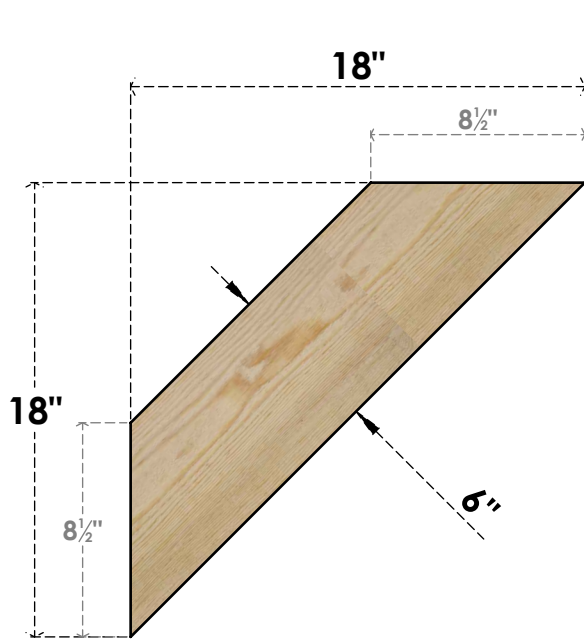

# BRC06X18X18TRA00RDF

6"W X 18"D X 18"H TRADITIONAL ROUGH SAWN BRACE, DOUGLAS FIR

**SIDE**

**FRONT**

EKENA MILLWORK  
2300 WEST MAIN ST.  
CLARKSVILLE, TX 75426  
TOLL FREE: 866-607-0453  
WWW.EKENAMILLWORK.COM