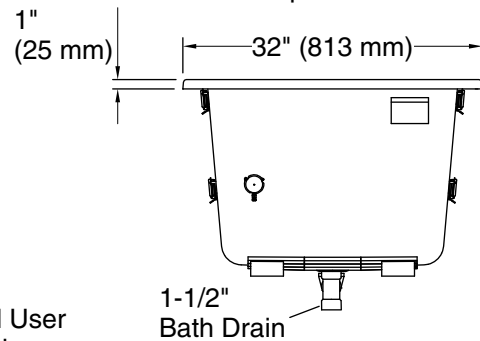

No change in measurement if connected with drain illustrated. (K-7272)