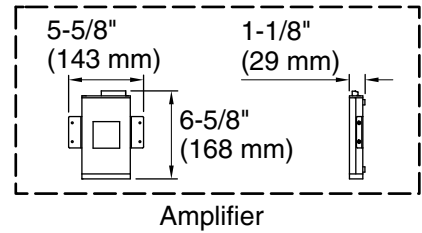

No change in measurement if connected with drain illustrated. (K-7272)