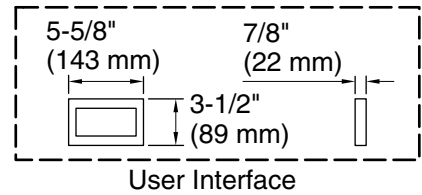

No change in measurement if connected with drain illustrated. (K-7272)