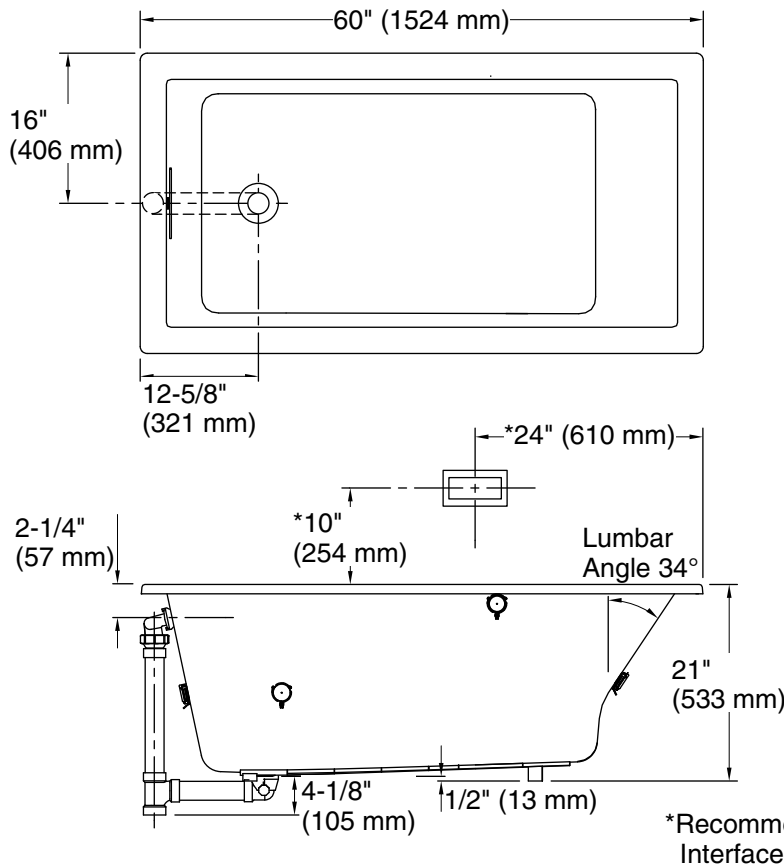

Underscore® Rectangle

60" x 32" drop-in VibrAcoustic® bath
K-1168-VB