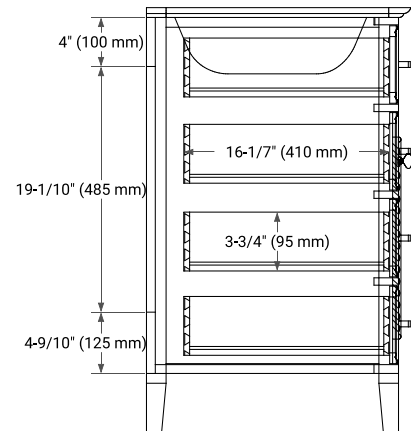

60" SINGLE SINK BASE CABINET

BASE CABINET DIMENSIONS

60" W x 21.5" D x 33.5" H

FEATURES

- Solid wood frame & plywood panels
- Dovetail drawers and joints
- Soft closing doors & drawers

HARDWARE FINISHES

Brushed Nickel   Satin Brass   Matte Black   Polished Chrome

AVAILABLE COLORS

White   Grey

FRONT VIEW

SIDE VIEW

PLAN VIEW