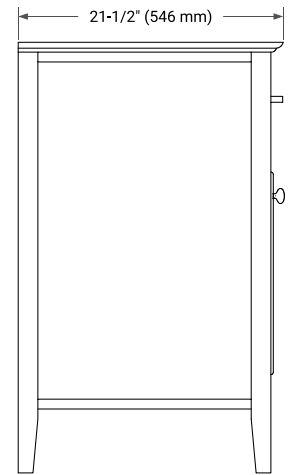

60" SINGLE SINK BASE CABINET

BASE CABINET DIMENSIONS

60" W x 21.5" D x 33.5" H

FEATURES

- Solid wood frame & plywood panels
- Dovetail drawers and joints
- Soft closing doors & drawers

HARDWARE FINISHES

Brushed Nickel   Satin Brass   Matte Black   Polished Chrome

AVAILABLE COLORS

White   Grey

FRONT VIEW

SIDE VIEW

PLAN VIEW