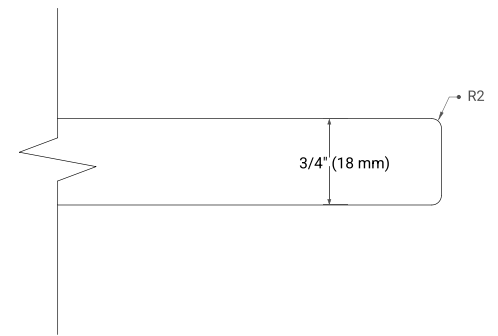

EDGE SIDE VIEW