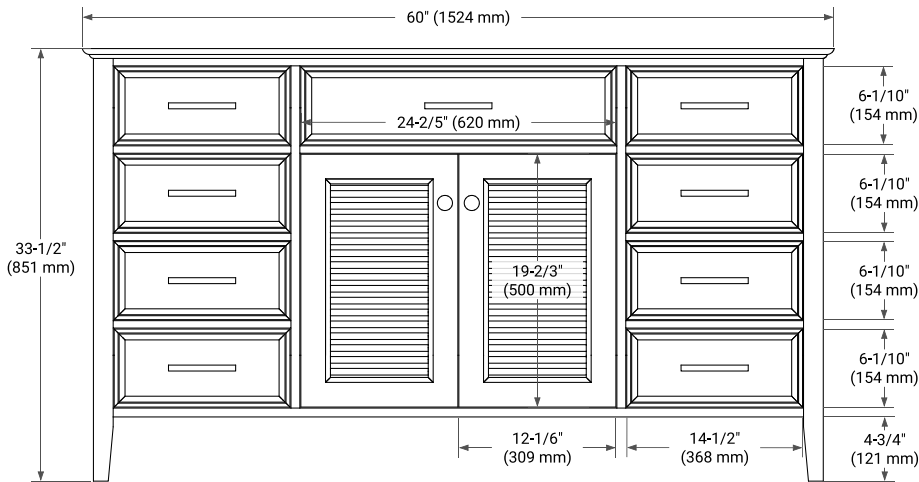

60" SINGLE SINK BASE CABINET

BASE CABINET DIMENSIONS

60" W x 21.5" D x 33.5" H

FEATURES

- Solid wood frame & plywood panels
- Dovetail drawers and joints
- Soft closing doors & drawers

HARDWARE FINISHES

Brushed Nickel   Satin Brass   Matte Black   Polished Chrome

AVAILABLE COLORS

White   Grey

FRONT VIEW

SIDE VIEW

PLAN VIEW