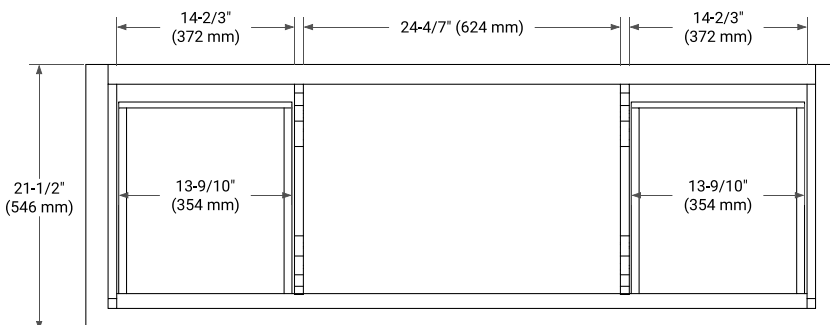

60" SINGLE SINK BASE CABINET

BASE CABINET DIMENSIONS

60" W x 21.5" D x 33.5" H

FEATURES

- Solid wood frame & plywood panels
- Dovetail drawers and joints
- Soft closing doors & drawers

HARDWARE FINISHES

Brushed Nickel   Satin Brass   Matte Black   Polished Chrome

AVAILABLE COLORS

White   Grey

FRONT VIEW

SIDE VIEW

PLAN VIEW