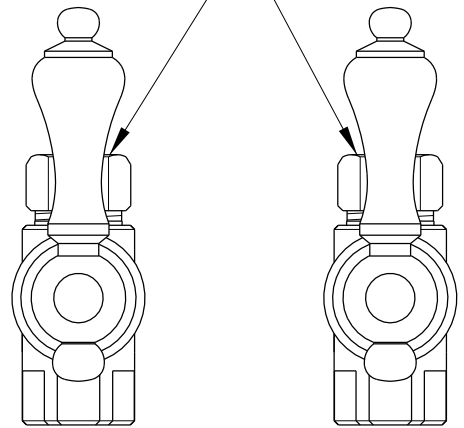

CCK44151,2,5,8AL

Quarter Turn Valves, 1/2" FIP x 1/2" O.D. Comp

1/2" O.D. Comp

1/2"-14 NPT

1/2"-14 NPS