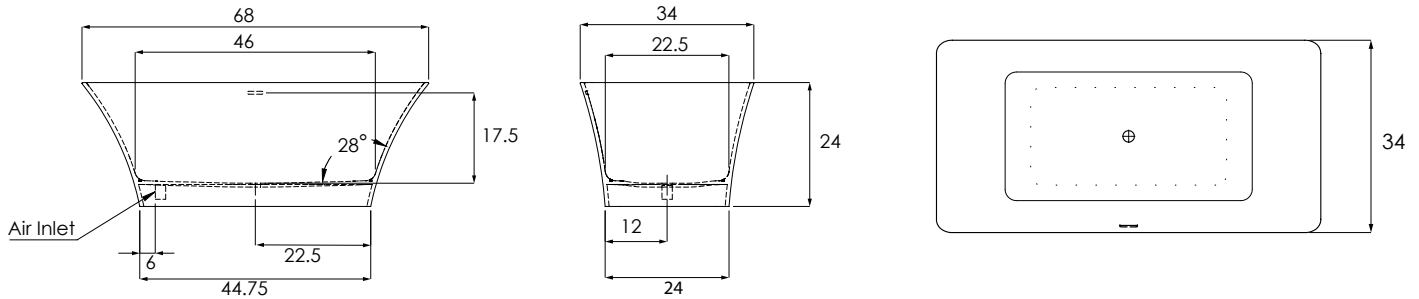

# HYDE 6834

**SIZE**  
68.34.24

**WATER CAPACITY**  
107 Gallons

**WEIGHT**  
450 Pounds

**INSTALLATION**  
Freestanding

**BACK SLOPE**  
28°

**MATERIAL**  
HydroLuxe SS™

MODEL	DESCRIPTION
HYD6834HTO	Tub Only
HYD6834HTA	Thermal Air (remote blower included)
<b>HYDROLUXE SS™ COLORS</b>	
Standard	Almond   White   Biscuit
Premium Colors	Black   Carmine Red   Concrete Grey Distant Blue   Grey Beige Moss Green   Orange Brown Pastel Violet Purple Violet   Red Orange   Sapphire Blue   Signal Orange   Stone Grey Tarpaulin Grey   Terra Brown
<b>DUAL COLOR OPTION</b> DUAL.COL.XXX-XXX	
Group 1 - White with any color added	
Group 2 - two different colors	
<b>FINISH</b>	
Matte Finish	METRO.MAT
Polished Finish	METRO.POL
Matte Gloss Combination	METRO.TWOTONE
<b>SURFACES (OUTSIDE ONLY)</b> Metallic: Polished Nickel (PN)	