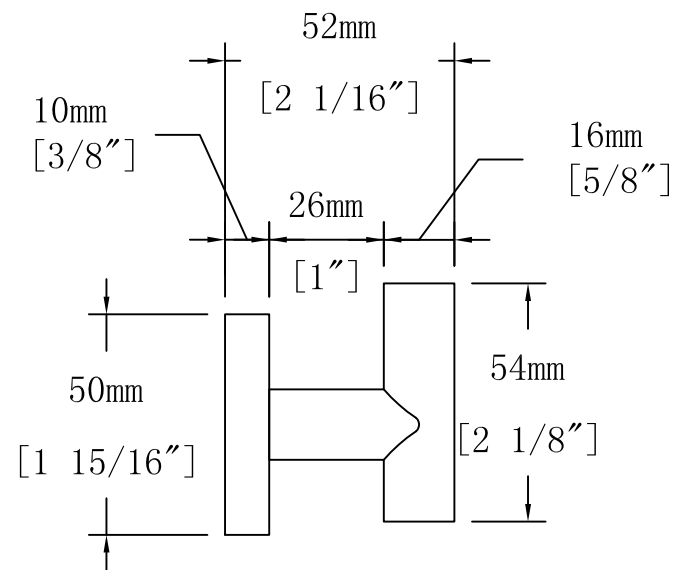

Front View

Side View

BATHLYN

Item NO.

LIZ-101MB/LIZ-401SN/LIZ-201G/LIZ-301C

Size

Description

Robe Hook