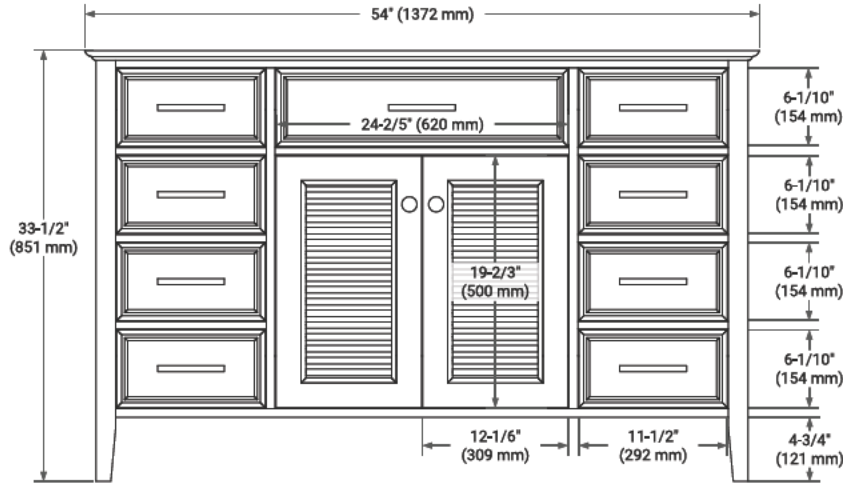

54" SINGLE SINK BASE CABINET

BASE CABINET DIMENSIONS

54" W x 21.5" D x 33.5" H

FEATURES

- Solid wood frame & plywood panels
- Dovetail drawers and joints
- Soft closing doors & drawers

HARDWARE FINISHES

Brushed Nickel   Satin Brass   Matte Black   Polished Chrome

AVAILABLE COLORS

White   Grey

FRONT VIEW