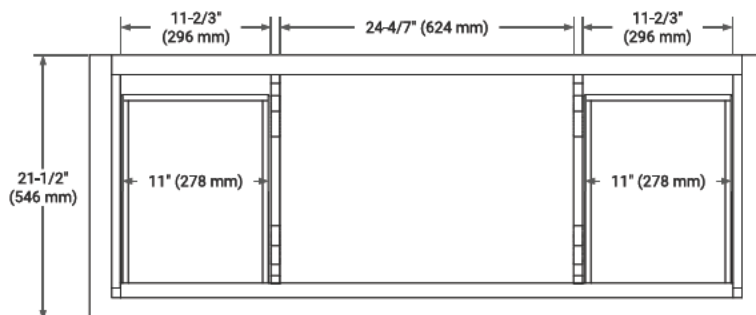

54" SINGLE SINK BASE CABINET

BASE CABINET DIMENSIONS

54" W x 21.5" D x 33.5" H

FEATURES

- Solid wood frame & plywood panels
- Dovetail drawers and joints
- Soft closing doors & drawers

HARDWARE FINISHES

Brushed Nickel   Satin Brass   Matte Black   Polished Chrome

AVAILABLE COLORS

White   Grey

PLAN VIEW