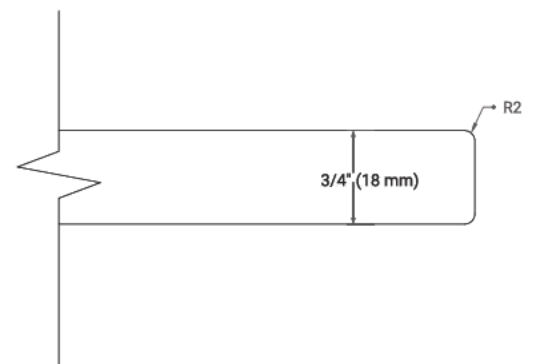

EDGE SIDE VIEW