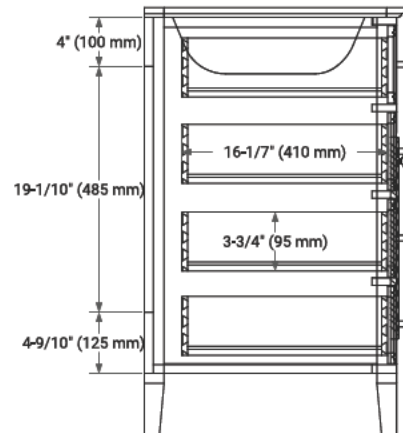

## BASE CABINET DIMENSIONS

54" W x 21.5" D x 33.5" H

# 55" SINGLE RECTANGLE SINK COUNTERTOP WITH 0.75 IN. THICKNESS

## OVERALL DIMENSIONS

55" W x 22" D x 0.75" H