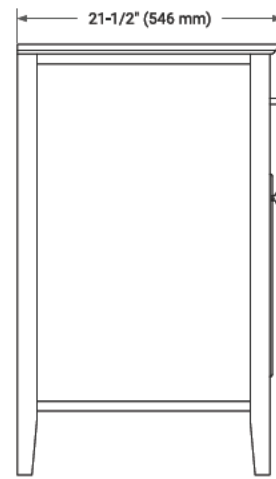

## BASE CABINET DIMENSIONS

54" W x 21.5" D x 33.5" H

## AVAILABLE COLORS

White    Grey

FRONT VIEW

SIDE VIEW

PLAN VIEW

# 55" SINGLE RECTANGLE SINK COUNTERTOP WITH 0.75 IN. THICKNESS

## OVERALL DIMENSIONS

55" W x 22" D x 0.75" H