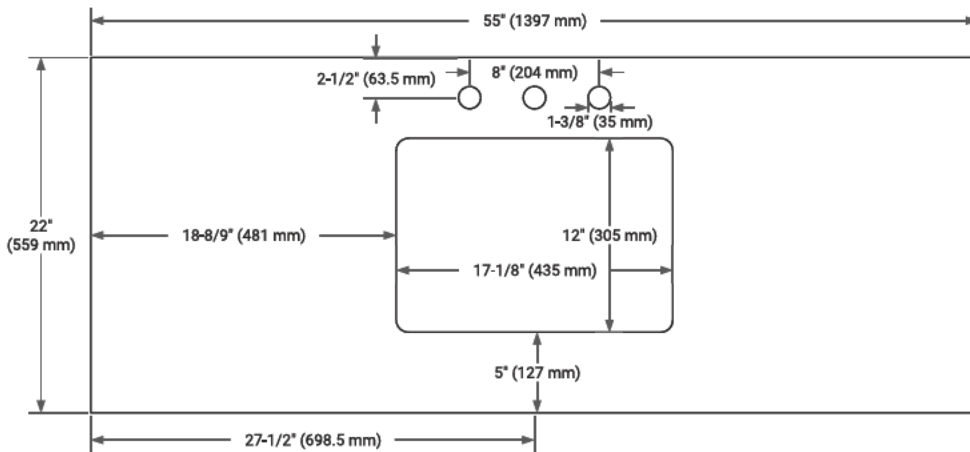

55" SINGLE RECTANGLE SINK COUNTERTOP WITH 0.75 IN. THICKNESS

OVERALL DIMENSIONS

55" W x 22" D x 0.75" H

COUNTERTOP OPTIONS

FEATURES

- Solid countertop with mitered edges & seams
- Undermount white rectangular sink
- Pre-drilled for 8" widespread faucet

INCLUDED

- Countertop
- Matching Backsplash
- Rectangle Sink

COUNTERTOP PLAN VIEW