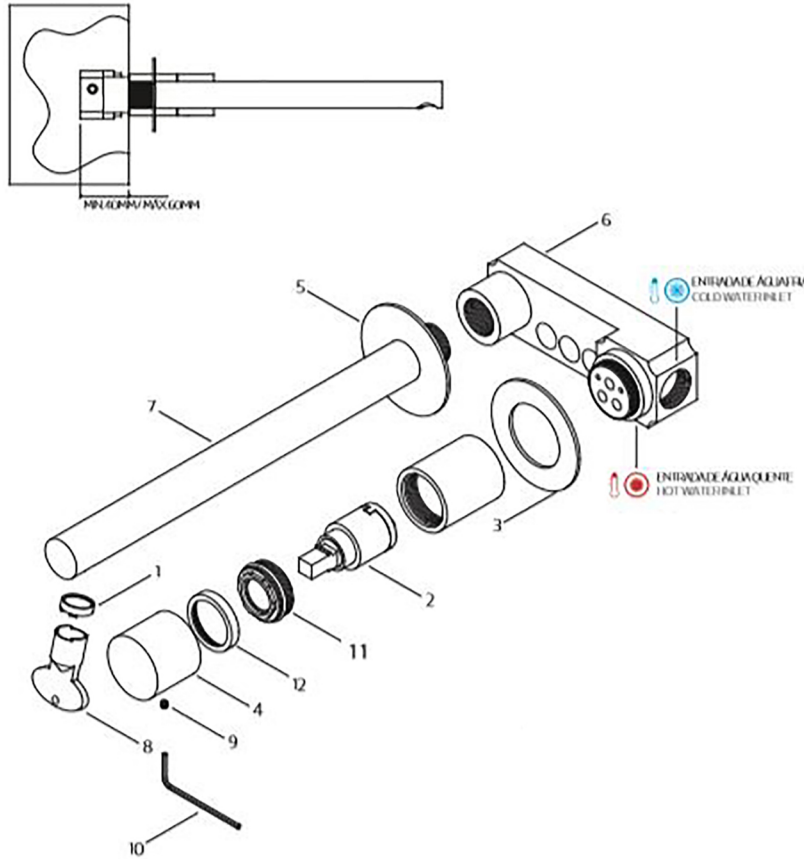

Features

- Modern Wall-Mounted Bathroom Faucet with 1-Handle
- Single handle lever controls water flow and temperature
- Brushed Stainless Steel Finish (AISI 304)
- Requires 2-Hole Installation
- Flow Rate: 1.5 GPM
- Spout Reach: 9.1"

Lapa T7.16

Finishes

 Brushed Stainless Steel

Collection Lapa	Model Lapa T7.16	Dimensions Metric <i>1 inch = 2.54 cm</i> <i>1 inch = 25.4 mm</i>	 1051 Lea Drive - Collegeville, PA 19426 Tel. 215 513 9400 - Fax 610 831 0215 www.ws bathcollections.com - info@ws bathcollections.com
---------------------------	------------------------------	--	---

Product Specs Sheets

Collection
Lapa

Model |
Lapa T7.16

Dimensions Metric
1 inch = 2.54 cm
1 inch = 25.4 mm

WS®
BATH
COLLECTIONS

1051 Lea Drive - Collegeville, PA 19426
Tel. 215 513 9400 - Fax 610 831 0215
www.ws bathcollections.com - info@ws bathcollections.com

Product Specs Sheets / Parts Diagram

Note: Item Fully Assembled

FOR ASSEMBLY FOLLOW THE INDICATIONS OF THE DRAWING

TECHNICAL DATA

Nº	REFERENCE	DESCRIPTION
01	—	AERATOR
02	—	CARTRIDGE
03	—	WALL MOUNTED HANDLE PLATE
04	—	HANDLE
05	—	WALL MOUNTED SPOUT PLATE
06	—	MIXER BODY
07	—	SPOUT
08	—	AERATOR KEY
09	—	UMBRAK SCREW
10	—	UMBRAK KEY
11	—	LOCKNUT
12	—	CARTRIDGE CONCEALER