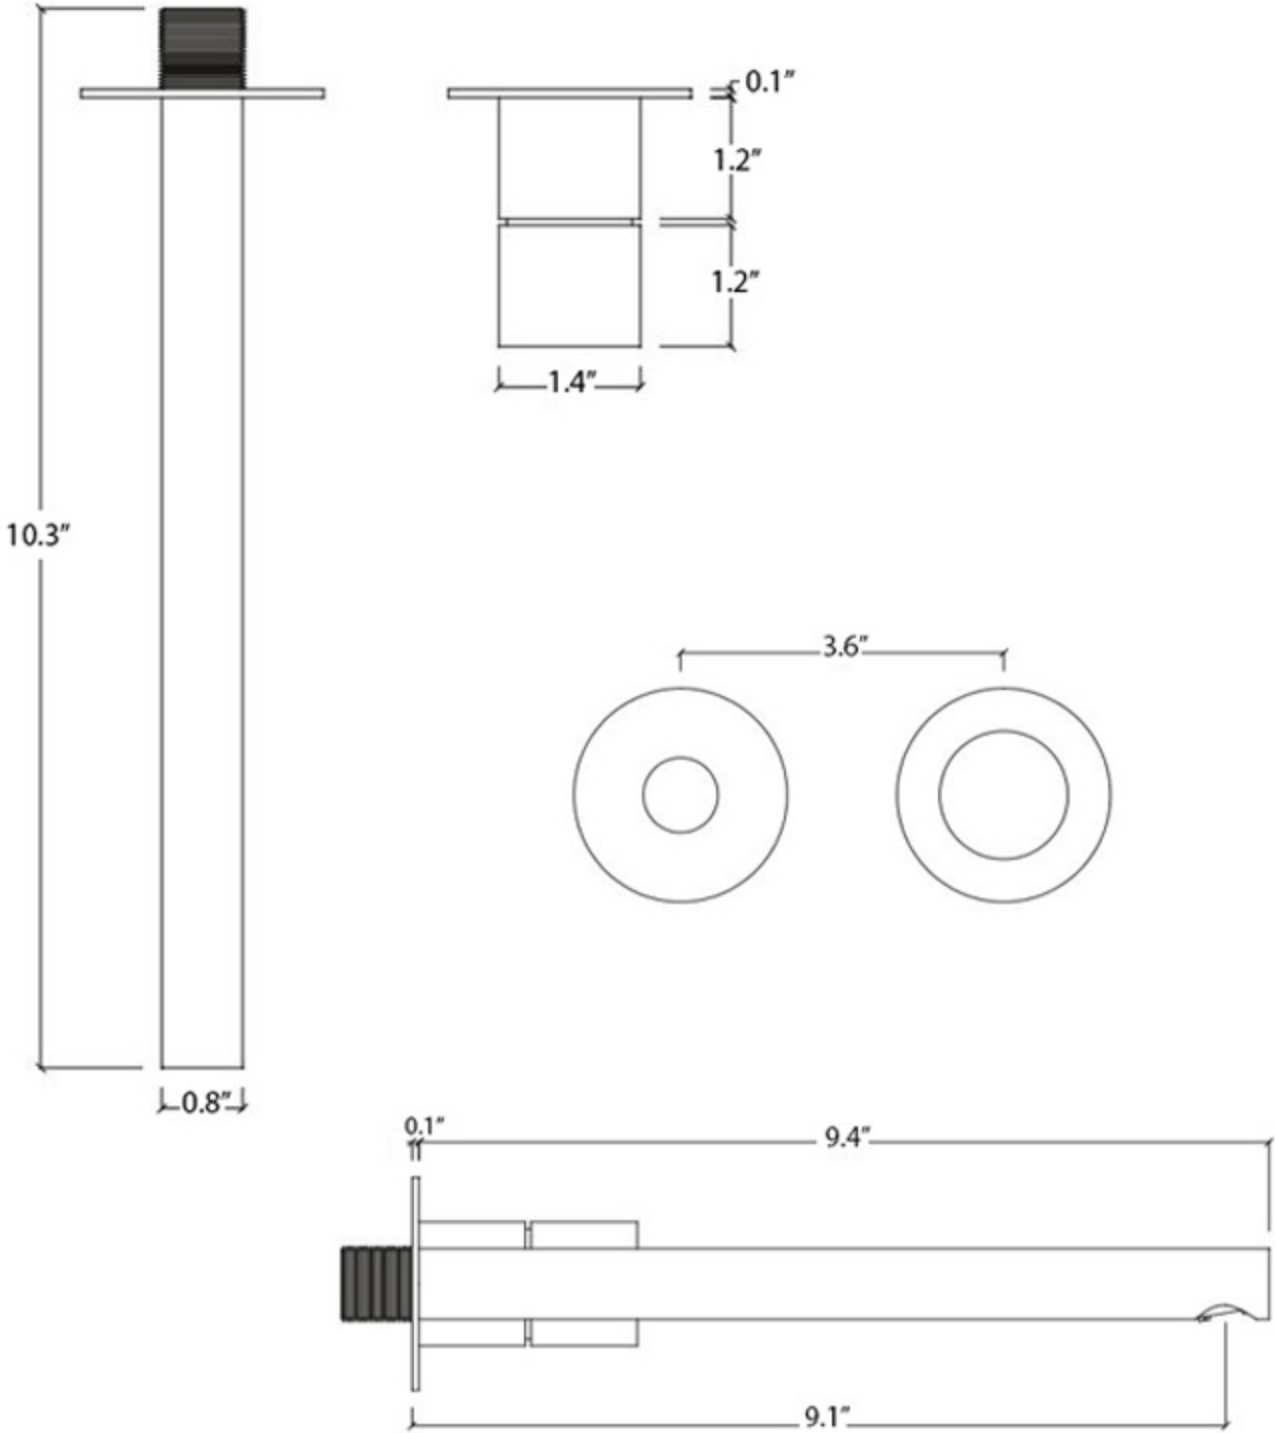

Features

- Modern Wall-Mounted Bathroom Faucet with 1-Handle
- Single handle lever controls water flow and temperature
- Brushed Stainless Steel Finish (AISI 304)
- Requires 2-Hole Installation
- Flow Rate: 1.5 GPM
- Spout Reach: 9.1"

Lapa T7.16

Finishes

 Brushed Stainless Steel

Collection Lapa	Model Lapa T7.16	Dimensions Metric <i>1 inch = 2.54 cm</i> <i>1 inch = 25.4 mm</i>	 1051 Lea Drive - Collegeville, PA 19426 Tel. 215 513 9400 - Fax 610 831 0215 www.ws bathcollections.com - info@ws bathcollections.com
---------------------------	------------------------------	--	---

Product Specs Sheets

Collection
Lapa

Model |
Lapa T7.16

Dimensions Metric
1 inch = 2.54 cm
1 inch = 25.4 mm

WS®
BATH
COLLECTIONS

1051 Lea Drive - Collegeville, PA 19426
Tel. 215 513 9400 - Fax 610 831 0215
www.ws bathcollections.com - info@ws bathcollections.com

Product Specs Sheets / Parts Diagram

Note: Item Fully Assembled

FOR ASSEMBLY FOLLOW THE INDICATIONS OF THE DRAWING

TECHNICAL DATA

Nº	REFERENCE	DESCRIPTION
01	—	AERATOR
02	—	CARTRIDGE
03	—	WALL MOUNTED HANDLE PLATE
04	—	HANDLE
05	—	WALL MOUNTED SPOUT PLATE
06	—	MIXER BODY
07	—	SPOUT
08	—	AERATOR KEY
09	—	UMBRAK SCREW
10	—	UMBRAK KEY
11	—	LOCKNUT
12	—	CARTRIDGE CONCEALER