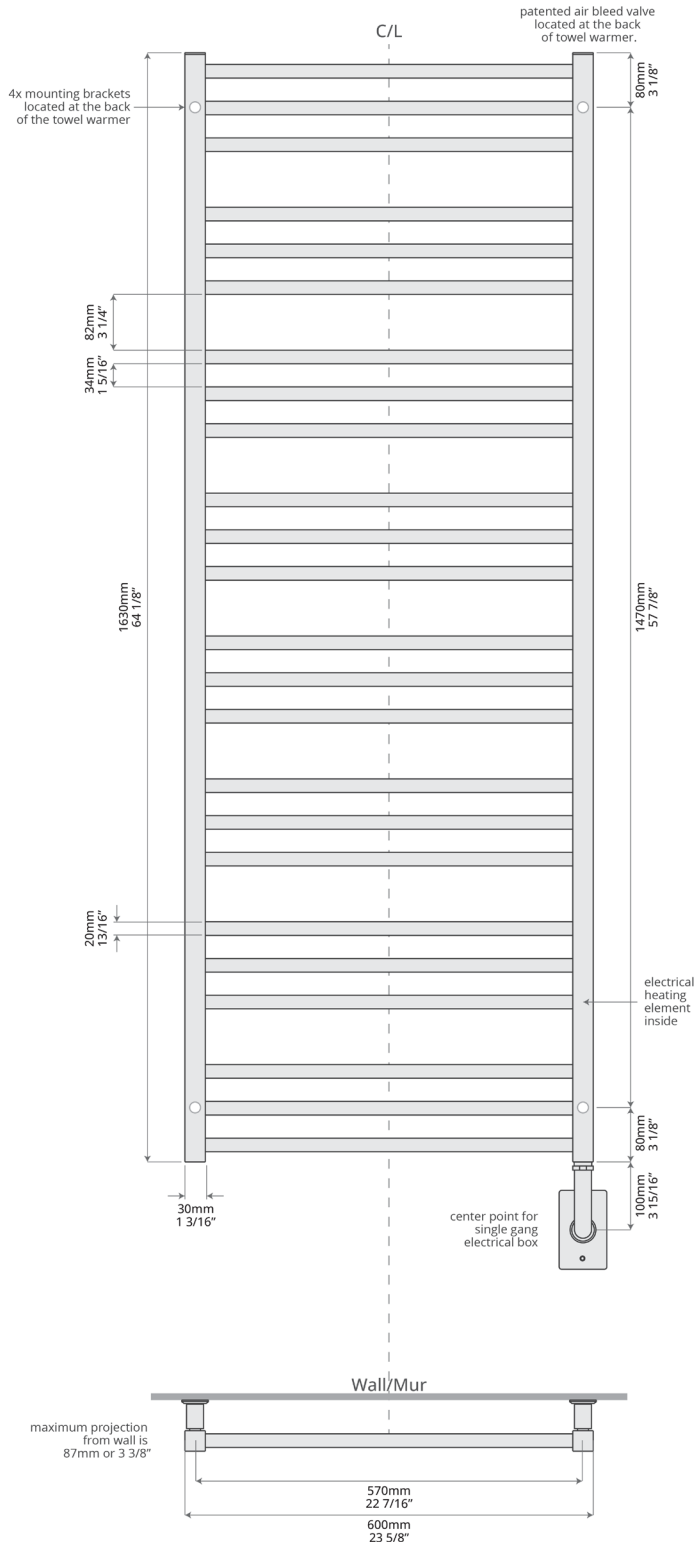

Installation - HARDWIRED

- Default power cord location is right column but can be pre-ordered on the left
- Hardwire kit included with wall plate in the same finish

Included: Programmable Wi-Fi Smart Switch

Dimensions (WxHxD):

23 5/8" x 64 1/8" x 3 1/4"
 (600mm x 1630mm x 82mm)

FINISHES:

Model #	Description	Finish	Watts	Volts	Weight (lb)	Metal Type
W3802	23.5"x64" Avento Electric Hardwired	Matte White	450W	120V	55	Mild Steel
W3803	23.5"x64" Avento Electric Hardwired	Chrome	300W	120V	55	Mild Steel
W3804	23.5"x64" Avento Electric Hardwired	Brushed Nickel	300W	120V	55	Stainless Steel
W3805	23.5"x64" Avento Electric Hardwired	Matte Black	450W	120V	55	Mild Steel
W3806	23.5"x64" Avento Electric Hardwired	Polished Nickel	300W	120V	55	Stainless Steel
W3808	23.5"x64" Avento Electric Hardwired	PVD Brushed Gold	300W	120V	55	Stainless Steel
W3809	23.5"x64" Avento Electric Hardwired	PVD Brushed Bronze	300W	120V	55	Stainless Steel

Diagram and measurements:

What's in the box:

- 1 towel warmer (heating element with electrical connection comes attached)
- 4 screws
- 4 wall anchors
- 4 set screws
- 4 mounting brackets (set)
- 1 allen key
- 1 hardwire kit
- 1 programmable controller