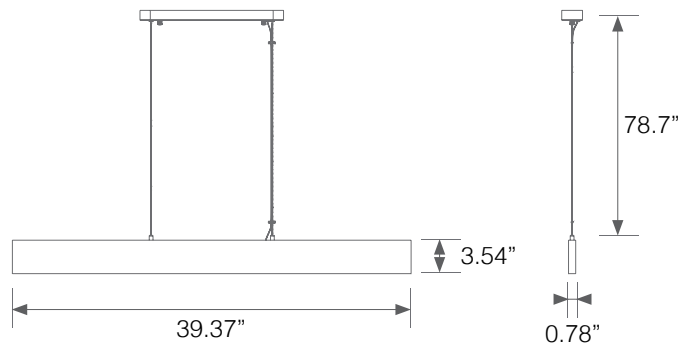

Electrical Specifications

Input Power	Input Voltage	Lumen Output	Beam Angle	Center Beam	CCT
20 W	100-240V	1795 lm	80°	N/A	3000 K

CRI	Luminous Efficacy	Power Factor	Input Current	Base	Lamp Lifespan	Estimated Yearly Cost
80	89 lm/W	0.9	0.1 A	N/A	30,000 Hrs.	\$2.16

Mechanical Specifications

Operational Temperature	Inner Box QTY.	Master Box QTY.	Dimensions(in.)	Wire Length(in.)
-68°F - 140°F	1 pc	4 pcs	39.37"(L) x 0.78"(W) x 3.54"(H)	78.7"

Product Dimensions

Product Photometric Data