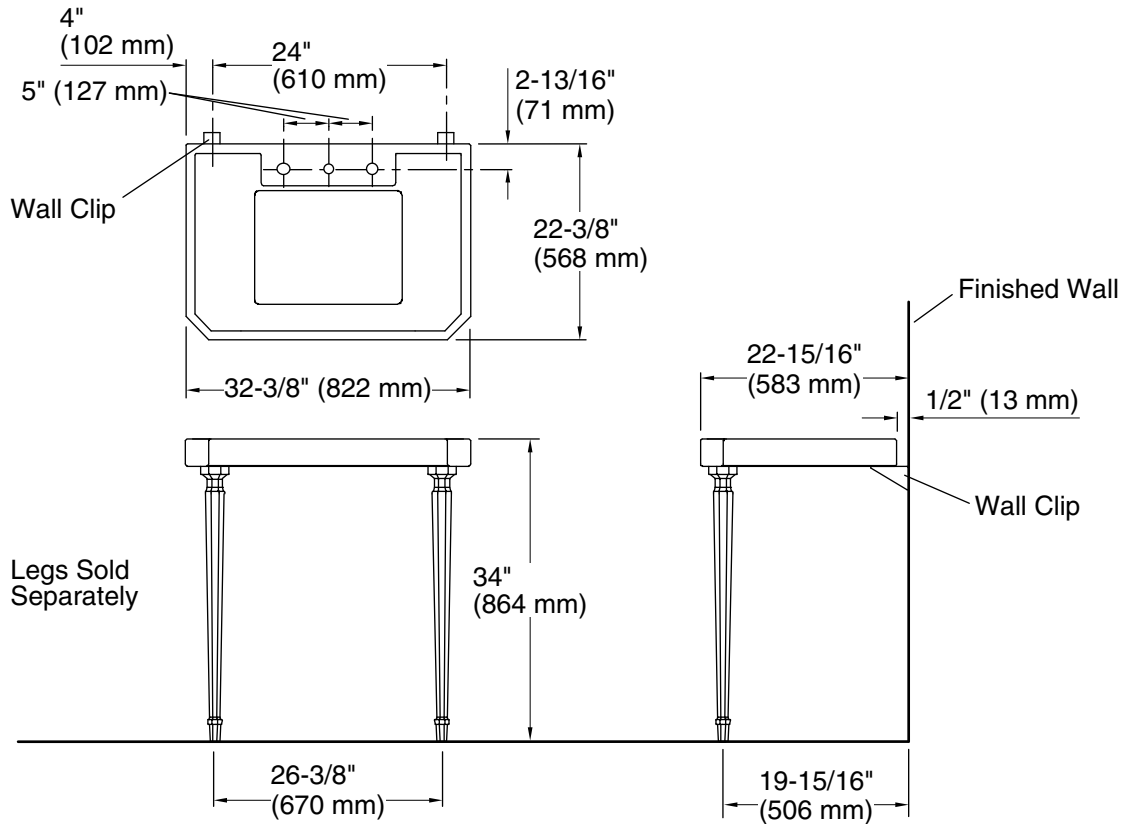

Technical Information

All product dimensions are nominal.

Notes

Install this product according to the installation instructions.

Install this product according to the installation guide.

Product is installed with 1/2" (13 mm) gap between wall and console table.