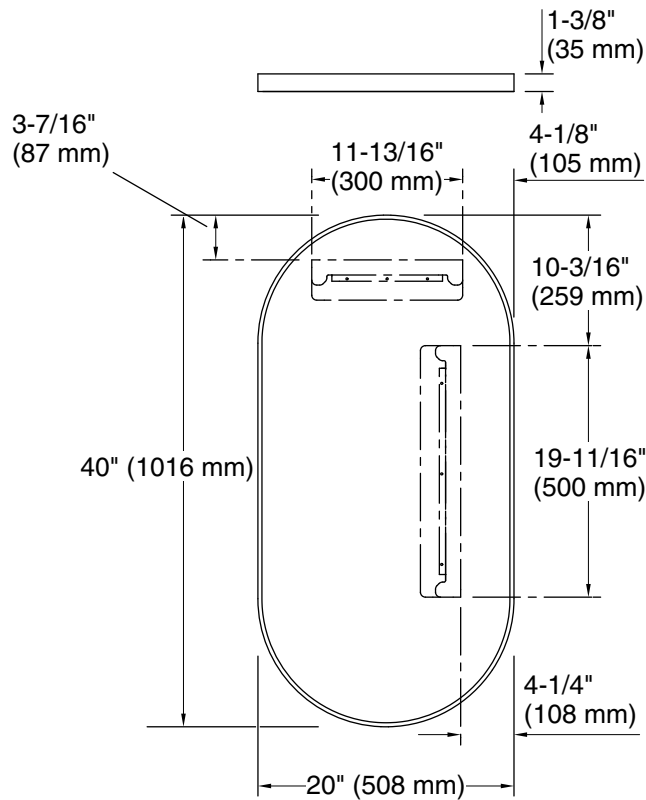

Technical Information

All product dimensions are nominal.

Mirror type: Wall-mount

Lighting included: No