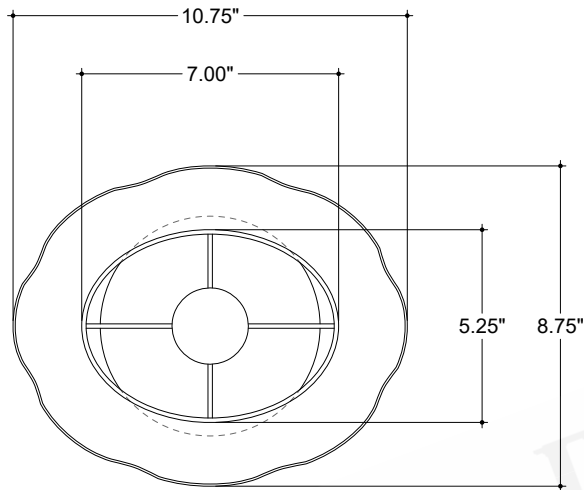

ITEM: 6700-0017

Overall Dimensions

Height: 20"
Width: 10.875"
Depth: 8.75"

TOP VIEW

FRONT VIEW

SIDE VIEW