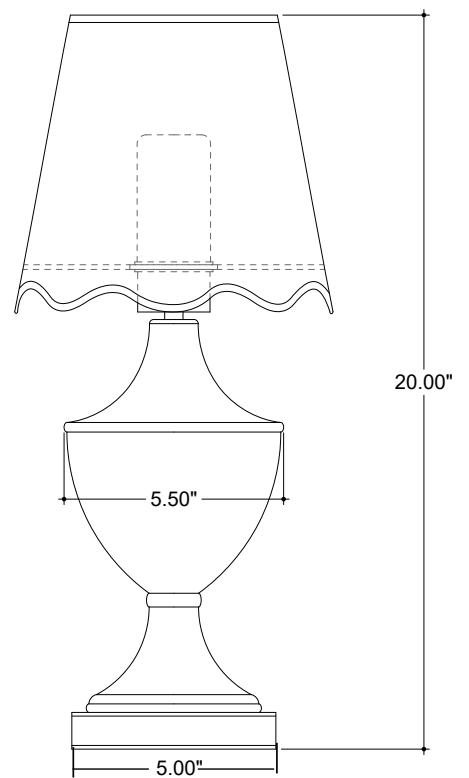

ITEM: 6700-0017

Overall Dimensions

Height: 20"
Width: 10.875"
Depth: 8.75"

TOP VIEW

FRONT VIEW

SIDE VIEW