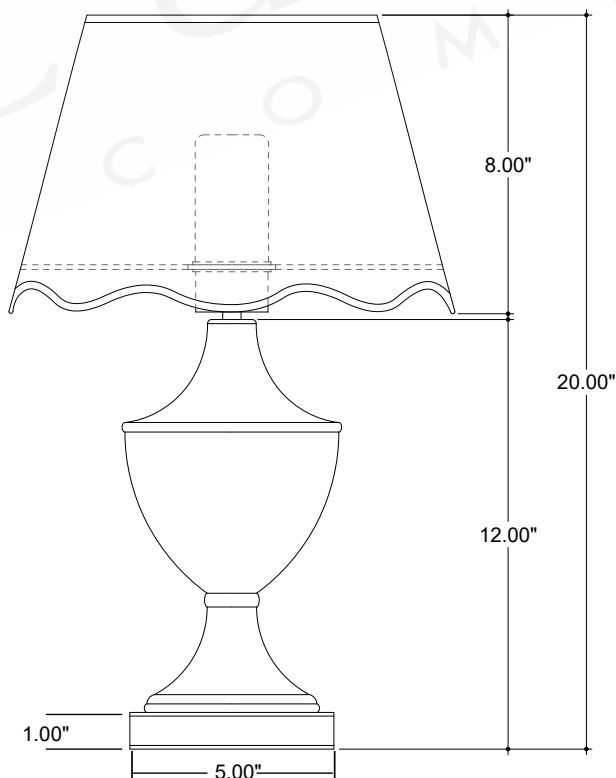

ITEM: 6700-0017

Overall Dimensions

Height: 20"
Width: 10.875"
Depth: 8.75"

TOP VIEW

FRONT VIEW

SIDE VIEW