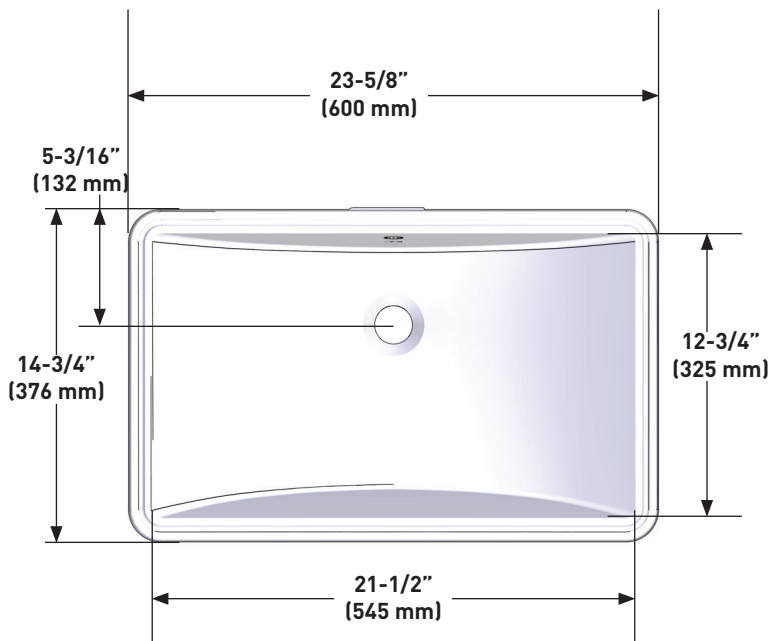

CRITICAL DIMENSIONS DO NOT SCALE