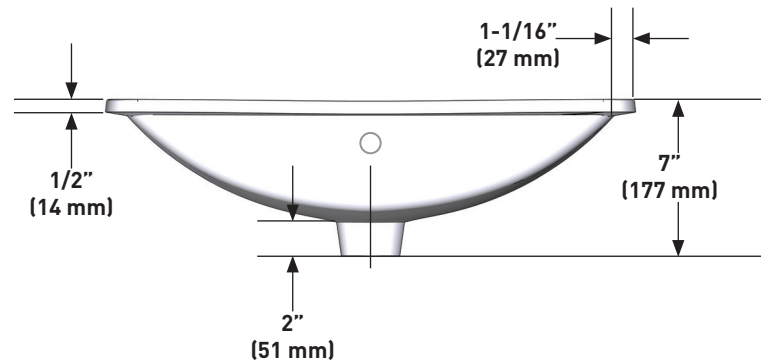

DESCRIPTION

- Rectangular undermount sink with overflow
- White vitreous china
- High gloss porcelain finish
- No faucet holes; requires wall or counter-mounted faucet
- Drain not included

STANDARDS

- ASME A112.19.2/2018 CSA B45.1
- ADA compliant with proper installation

WARRANTY

- 5 year limited warranty

Undermount Sink

MODELS: BGCW10RU1223

NOTE: Refer to installation instructions supplied with Undermount Sink for undermount, countertop or above custom installations.

CRITICAL DIMENSIONS DO NOT SCALE