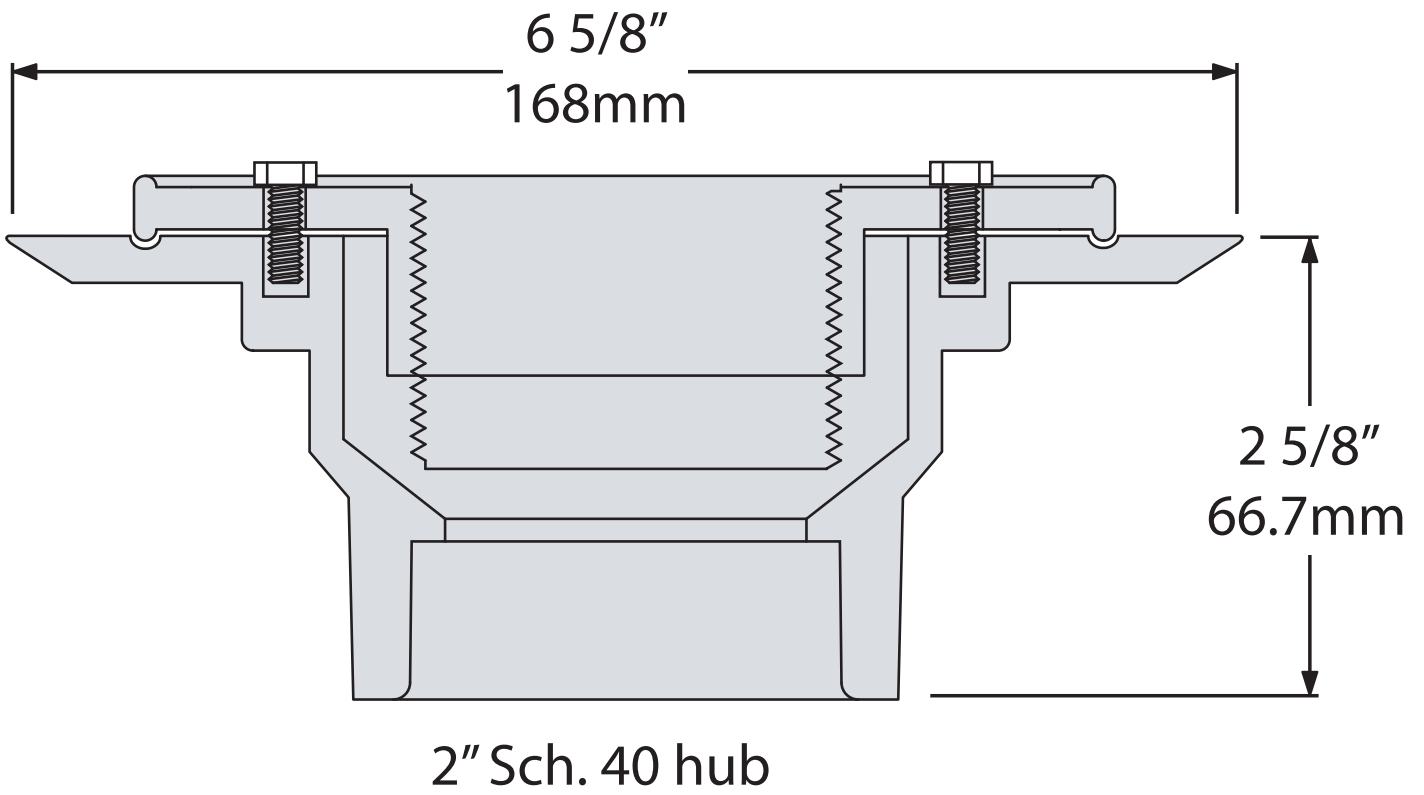

LINEAR DRAINS

P.O. Box 8064, Atlanta, GA 31106
p: 877.398.8110 f: 877.388.1239
e: sales@lineardrains.com
www.lineardrains.com

▶ Drain Base - Cast Iron

Drain Base Specs

Material	CAST IRON
Part No.	DBASE2-CI