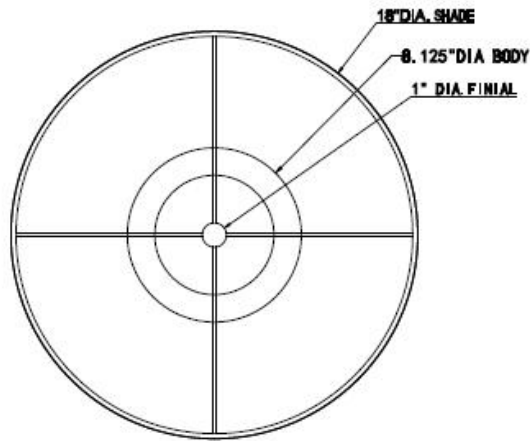

ITEM: 6000-1071

Overall Dimensions

Height: 30.25"

Diameter: 18"

TOP VIEW

FRONT VIEW