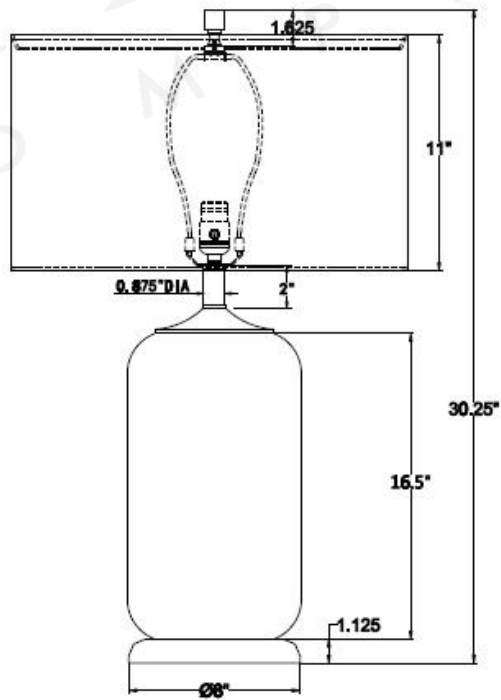

ITEM: 6000-1071

Overall Dimensions

Height: 30.25"

Diameter: 18"

TOP VIEW

FRONT VIEW