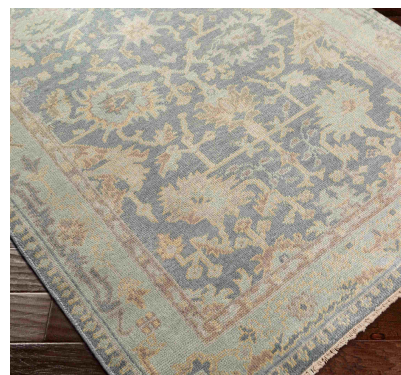

Cappadocia CPP-5020

CORNER DETAIL

DETAILS

100% Wool
Hand Knotted
Low Pile
Thickness: 0.25"
Made in India

SIZES AVAILABLE

2' x 3'
3'6" x 5'6"
5'6" x 8'6"
8' x 11'
9' x 13'
18" Sample
Custom Sizes Available