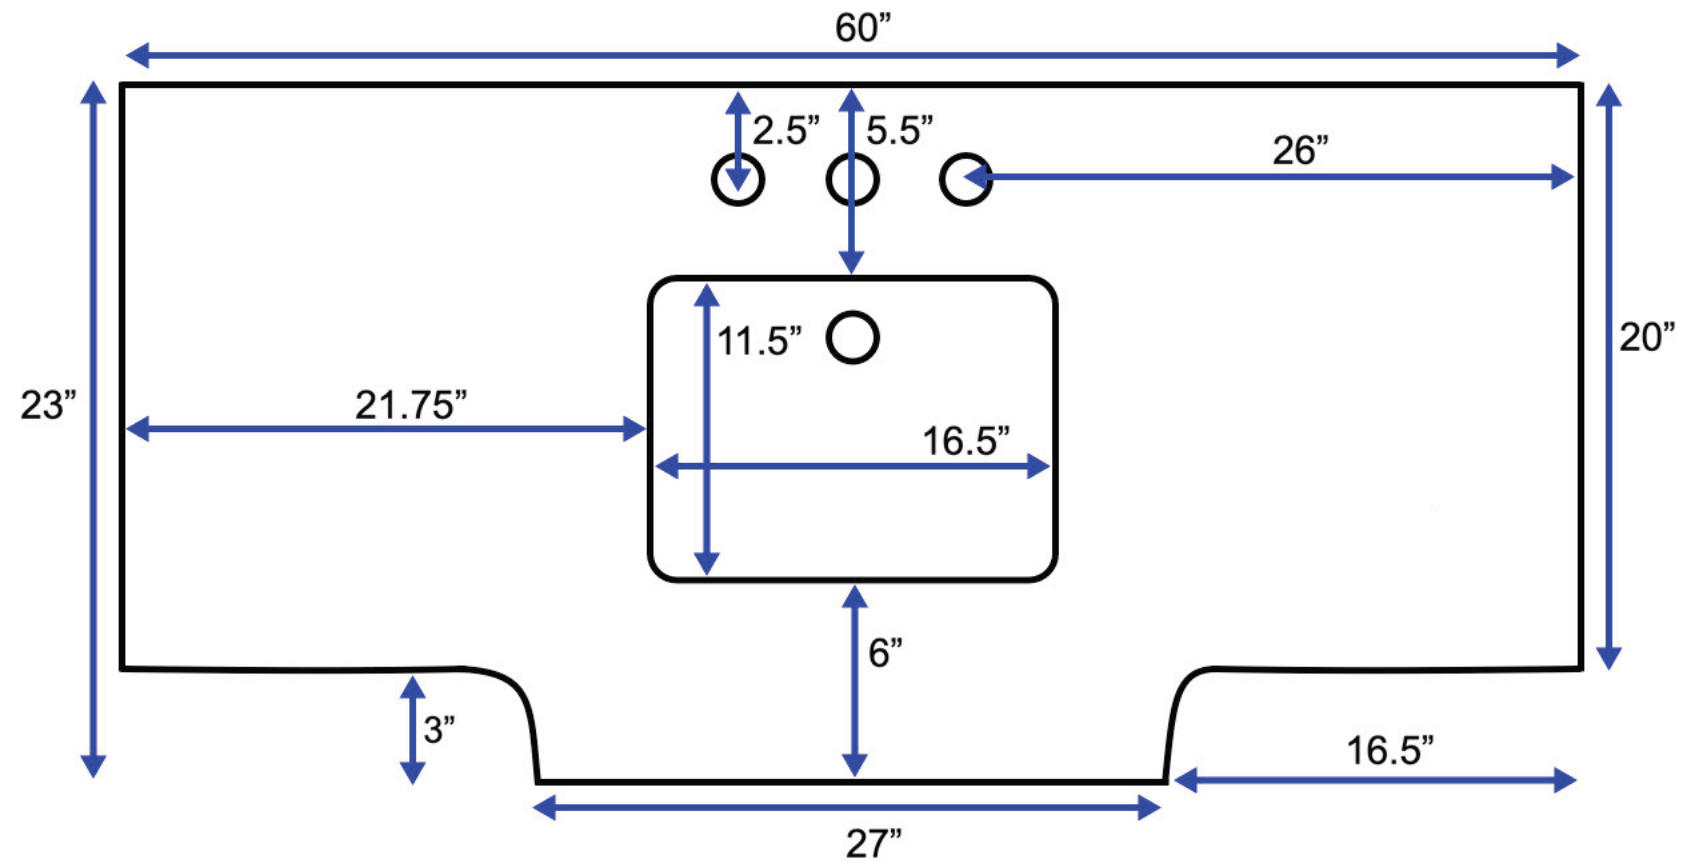

60-inch Single Bath Vanity (Top View)

All measurements are approximate and rounded to the nearest quarter inch.
Please allow for a slight margin of error.