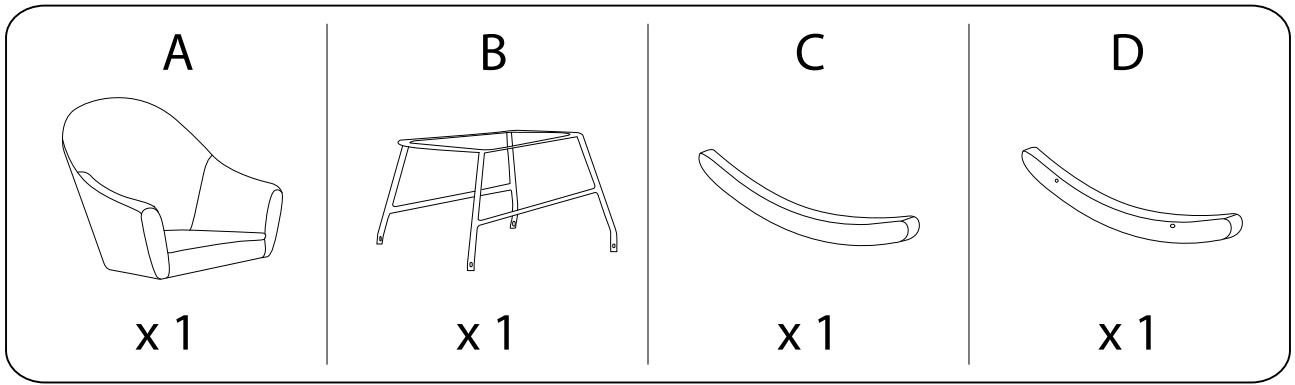

An icon showing an L-shaped metal bracket inside a circle, and a power drill with a diagonal line through it, indicating that a power drill should not be used.	A warning triangle icon with an exclamation mark inside.	A clock icon representing a time limit.
<p>20'</p>		
An icon showing a rectangular block on a mat with a diagonal line through it, and a block with a nail being driven into it, indicating that nails should not be used.	A warning triangle icon with an exclamation mark inside.	An icon of a person, representing the number of people required for assembly.
<p>1</p>		

1

2

3

H

x 2

4

I

x 1