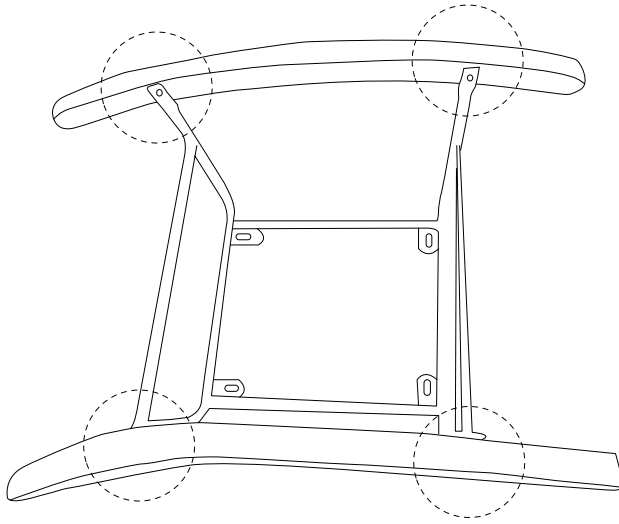

An icon showing an L-shaped metal bracket inside a circle, and a power drill with a diagonal line through it, indicating that a power drill should not be used.	A warning triangle icon with an exclamation mark inside.	A clock icon representing a time limit.
<p>20'</p>		
An icon showing a rectangular block on a mat with a diagonal line through it, and a block with a nail being driven into it, indicating that nails should not be used.	A warning triangle icon with an exclamation mark inside.	An icon of a person, representing the number of people required for assembly.
<p>1</p>		

1

2

3

H

x 2

4

I

x 1