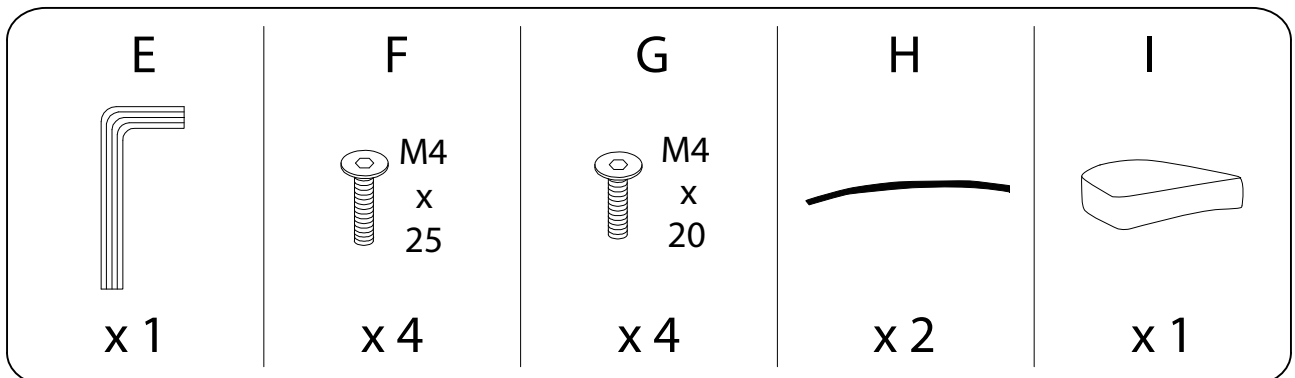

An icon showing an L-shaped metal bracket inside a circle, and a power drill with a diagonal line through it, indicating that a power drill should not be used.	A warning triangle icon with an exclamation mark inside.	A clock icon representing a time limit.
<p>20'</p>		
An icon showing a rectangular block on a mat with a diagonal line through it, and a block with a nail being driven into it, indicating that nails should not be used.	A warning triangle icon with an exclamation mark inside.	An icon of a person, representing the number of people required for assembly.
<p>1</p>		

1

2

3

H

x 2

4

I

x 1