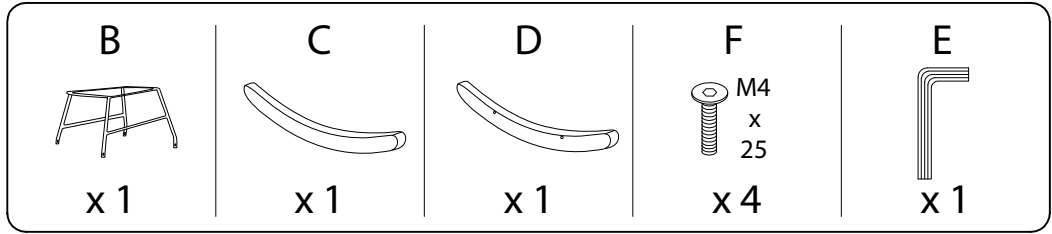

An icon showing an L-shaped metal bracket inside a circle, and a power drill with a diagonal line through it, indicating that a power drill should not be used.	A warning triangle icon with an exclamation mark inside.	A clock icon representing a time limit.
<p>20'</p>		
An icon showing a rectangular block on a mat with a diagonal line through it, and a block with a nail being driven into it, indicating that nails should not be used.	A warning triangle icon with an exclamation mark inside.	An icon of a person, representing the number of people required for assembly.
<p>1</p>		

1

2

3

H

x 2

4

I

x 1