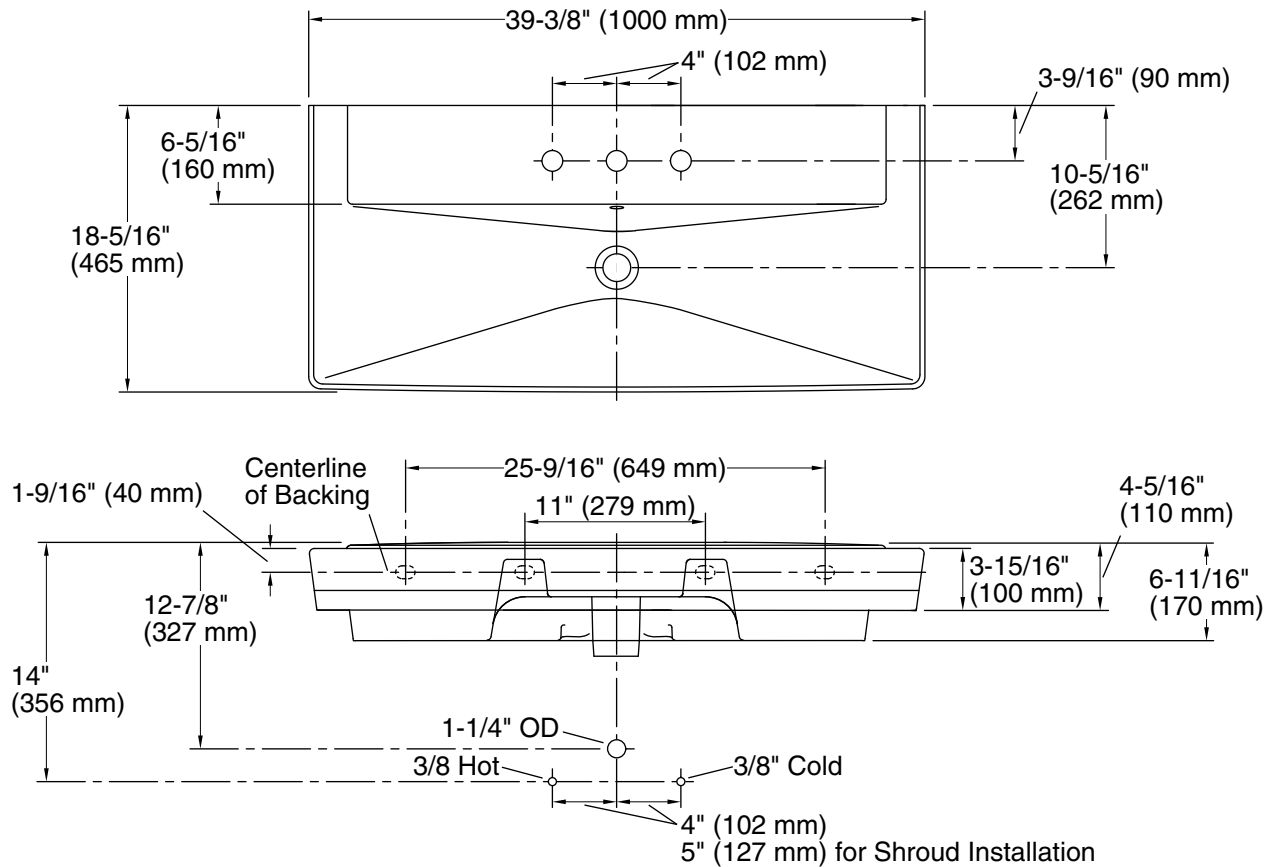

Features

- 8" (203 mm) widespread faucet holes.
- Deep, V-shaped basin.
- Overflow drain with included K-4061 Polished Chrome cap.
- Combines with the K-5031 shroud or K-5032 pedestal to create a pedestal or wall-mount sink.
- Coordinates with other products in the Rêve collection.

	0	White
	HW1	Honed White

Technical Information

All product dimensions are nominal.

Bowl configuration:	Single
Installation:	Pedestal, Wall-mount
Bowl area (Only):	Length: 39-3/8" (1000 mm) Width: 12" (305 mm) Water depth: 3" (76 mm)
Number of deck holes:	3
Faucet hole spacing:	8" (203 mm)
Faucet hole(s):	1-3/8" (35 mm)
Drain hole:	1-3/4" (44 mm)