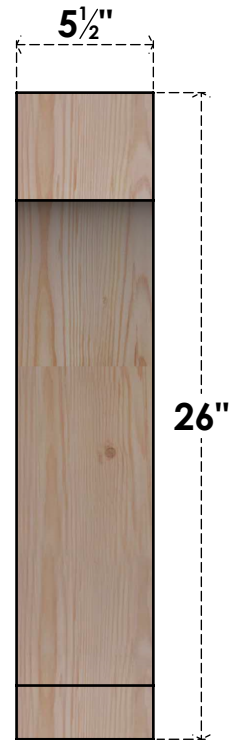

BRC06X14X26IMP00SDF

5 1/2"W X 14"D X 26"H IMPERIAL SMOOTH BRACE, DOUGLAS FIR

SIDE

FRONT

EKENA MILLWORK
 2300 WEST MAIN ST.
 CLARKSVILLE, TX 75426
 TOLL FREE: 866-607-0453
 WWW.EKENAMILLWORK.COM

NOTES

1. INSTALLATION TO BE COMPLETED IN ACCORDANCE WITH MANUFACTURER'S SPECIFICATIONS.
2. DRAWING MAY NOT BE TO SCALE
3. THIS DRAWING IS INTENDED FOR DESIGN AND PLANNING PURPOSES ONLY.
4. ALL INFORMATION CONTAINED HEREIN WAS CURRENT AT THE TIME OF DEVELOPMENT BUT MUST BE REVIEWED AND APPROVED BY THE PRODUCT MANUFACTURER TO BE CONSIDERED ACCURATE.
5. PRODUCTS ARE NOT KILN DRIED. THIS ITEM IS UNIQUE AND WILL CONTAIN THE NATURAL VARIATIONS THAT THE WOOD SPECIES OFFERS. THIS MAY RESULT IN VARIATIONS UP TO 1/4"