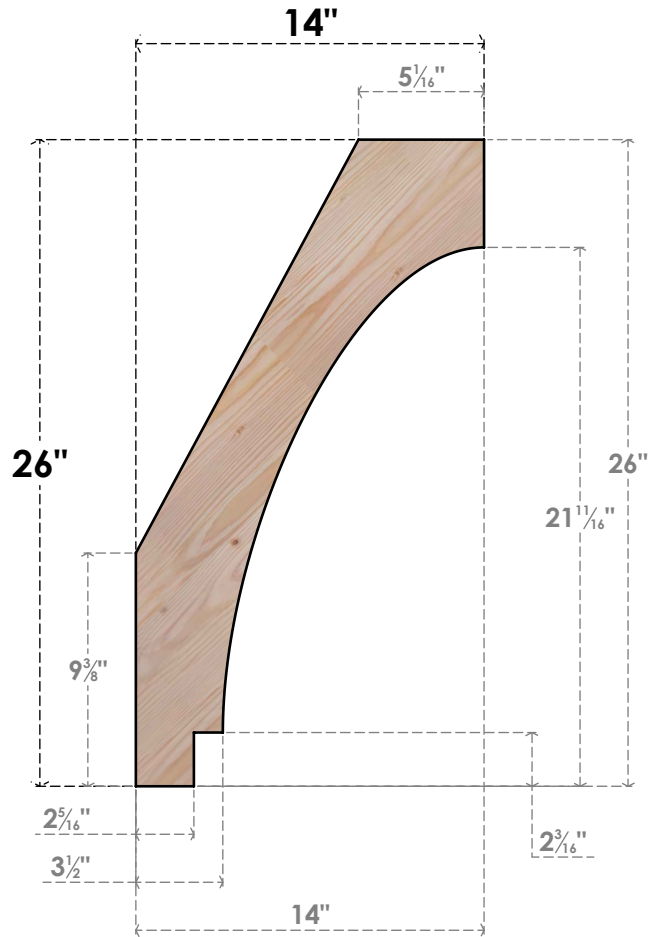

BRC06X14X26IMP00SDF

5 1/2"W X 14"D X 26"H IMPERIAL SMOOTH BRACE, DOUGLAS FIR

SIDE

FRONT

EKENA MILLWORK
 2300 WEST MAIN ST.
 CLARKSVILLE, TX 75426
 TOLL FREE: 866-607-0453
 WWW.EKENAMILLWORK.COM

NOTES

1. INSTALLATION TO BE COMPLETED IN ACCORDANCE WITH MANUFACTURER'S SPECIFICATIONS.
2. DRAWING MAY NOT BE TO SCALE
3. THIS DRAWING IS INTENDED FOR DESIGN AND PLANNING PURPOSES ONLY.
4. ALL INFORMATION CONTAINED HEREIN WAS CURRENT AT THE TIME OF DEVELOPMENT BUT MUST BE REVIEWED AND APPROVED BY THE PRODUCT MANUFACTURER TO BE CONSIDERED ACCURATE.
5. PRODUCTS ARE NOT KILN DRIED. THIS ITEM IS UNIQUE AND WILL CONTAIN THE NATURAL VARIATIONS THAT THE WOOD SPECIES OFFERS. THIS MAY RESULT IN VARIATIONS UP TO 1/4"