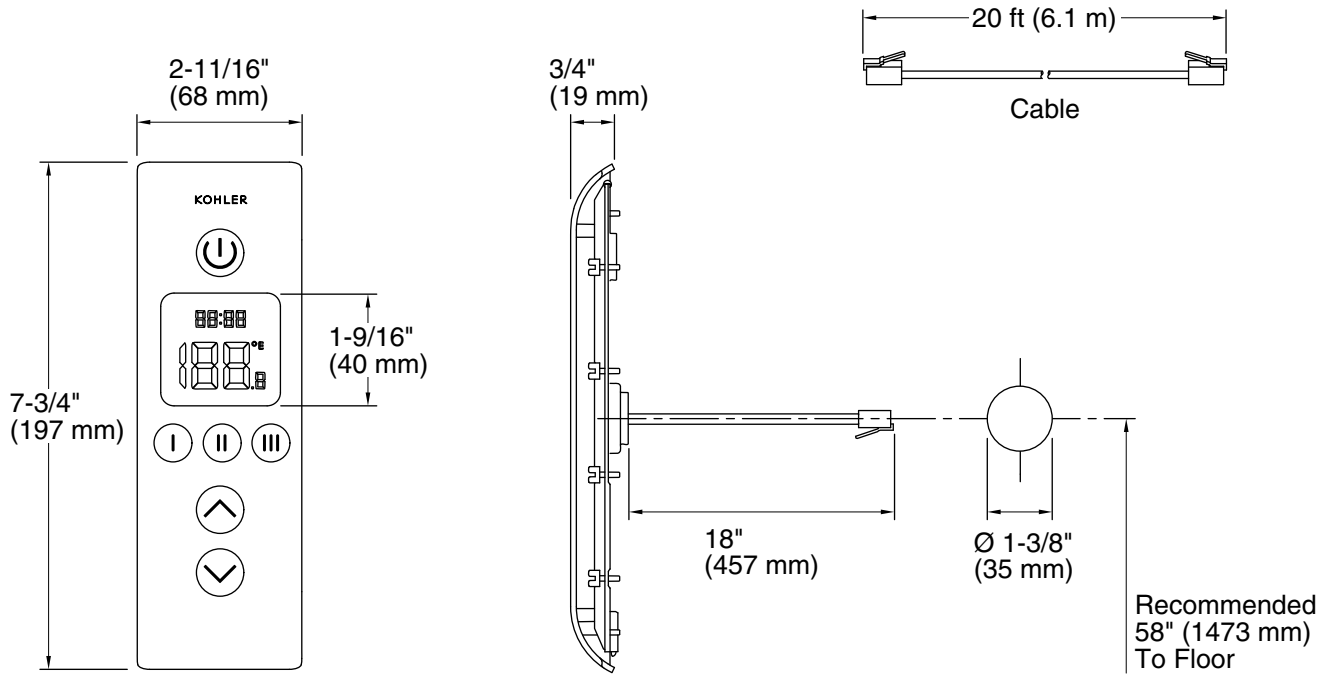

Technical Information

All product dimensions are nominal.
Max. Ambient temp: 125°F (51.7°C)
Max. Relative humidity non-condensing: 100%

Notes

Install this product according to the installation guide.
ADA compliant when installed to the specific requirements of these regulations.