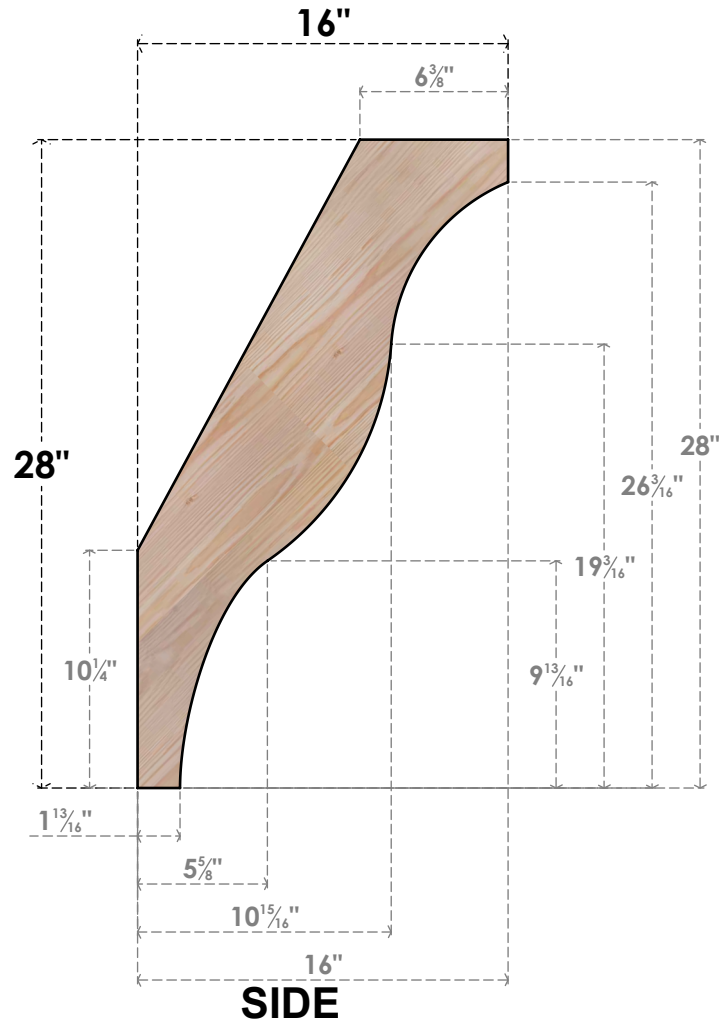

BRC06X16X28FST00SDF

5 1/2"W X 16"D X 28"H FUNSTON SMOOTH BRACE, DOUGLAS FIR

EKENA MILLWORK
 2300 WEST MAIN ST.
 CLARKSVILLE, TX 75426
 TOLL FREE: 866-607-0453
 WWW.EKENAMILLWORK.COM

NOTES

1. INSTALLATION TO BE COMPLETED IN ACCORDANCE WITH MANUFACTURER'S SPECIFICATIONS.
2. DRAWING MAY NOT BE TO SCALE
3. THIS DRAWING IS INTENDED FOR DESIGN AND PLANNING PURPOSES ONLY.
4. ALL INFORMATION CONTAINED HEREIN WAS CURRENT AT THE TIME OF DEVELOPMENT BUT MUST BE REVIEWED AND APPROVED BY THE PRODUCT MANUFACTURER TO BE CONSIDERED ACCURATE.
5. PRODUCTS ARE NOT KILN DRIED. THIS ITEM IS UNIQUE AND WILL CONTAIN THE NATURAL VARIATIONS THAT THE WOOD SPECIES OFFERS. THIS MAY RESULT IN VARIATIONS UP TO 1/4"