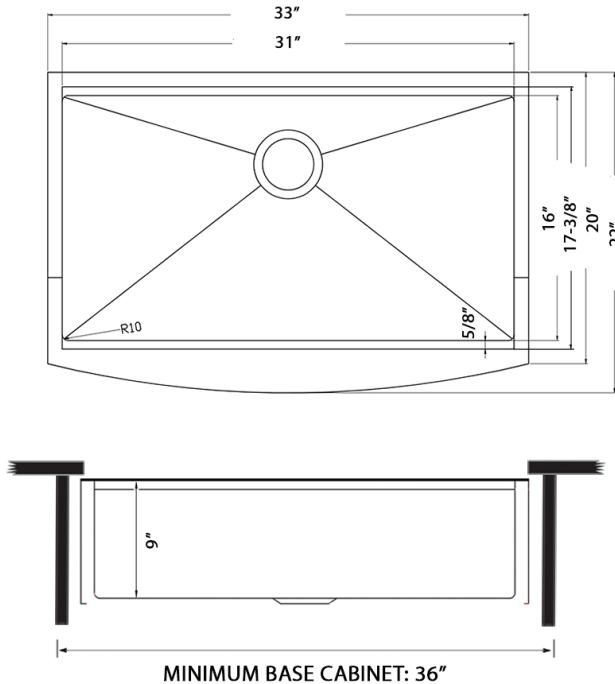

OPTIONAL ACCESSORIES (SOLD SEPARATELY)

DIMENSIONS

cUPC certified by IAPMO
to meet US and Canada
plumbing standards.

**SCAN TO REGISTER
YOUR WARRANTY**

or visit
ruvati.com/register

RUVATI USA
www.ruvati.com

Phone: 1.855.478.8284
Email: support@ruvati.com