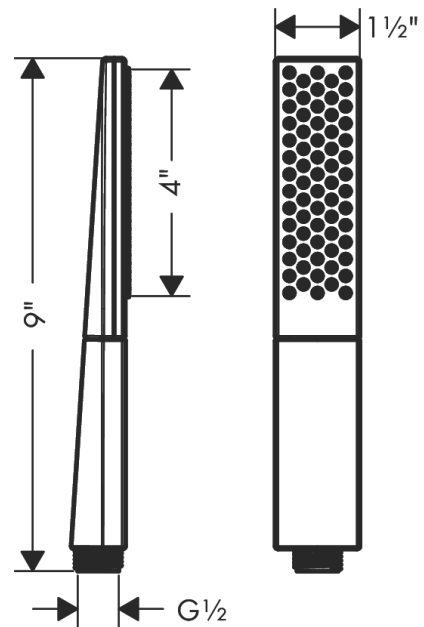

**Rainfinity**  
**Baton Handshower 100 1-Jet, 2.5 GPM**  
 Finishes : **brushed nickel** Part no. : **26866821**

**Description**

**Features**

- Spray modes: PowderRain
- Spray face surface: graphite
- Flow: 2.5 GPM (9.5 L/Min)

Rainfinity  
Baton Handshower 100 1-Jet, 2.5 GPM  
Finishes : brushed nickel Part no. : 26866821

Exploded drawing

Year of production: >04/20

**Rainfinity**

**Baton Handshower 100 1-Jet, 2.5 GPM**

Finishes : **brushed nickel** Part no. : **26866821**

**Spare parts list**

Year of production: >04/20

Pos.	Description	Part no.	Price	PU
1	filter	92672000	-	1
2	seal	98058000	-	1