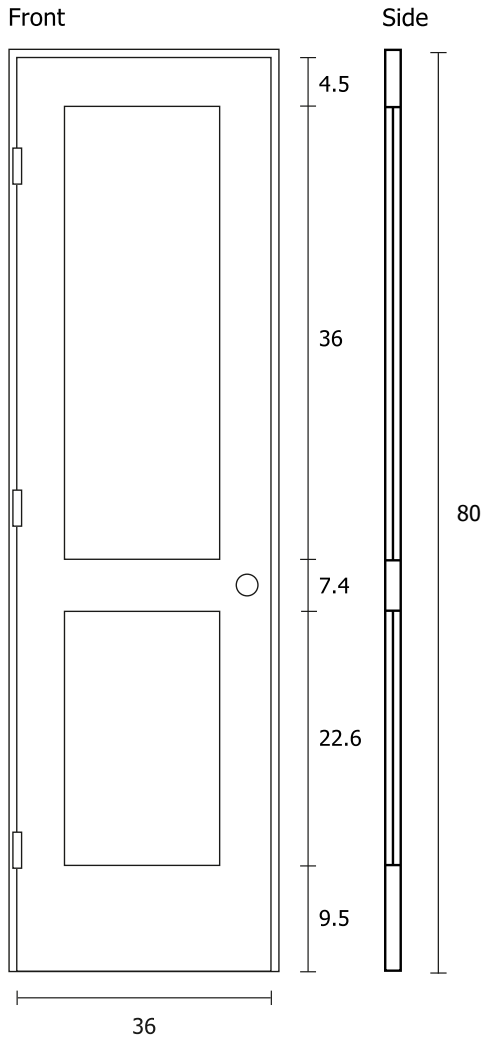

Prehung Door (Double Panel)

SKU# RID-36-80-2W-ORB-RH

Single Prehung Door

SKU Name	RID-36-80-2W-ORB-RH
Style	Double Panel
Material	Composite Wood
Height	80 inches (6/8)
Width	36 inches (3/0)
Thickness	1.375 inches
Framing Type	Prehung
Hinge Color/Finish	Oil Rubbed Bronze
Rough Opening Height	82 inches
Rough Opening Width	38.25 inches