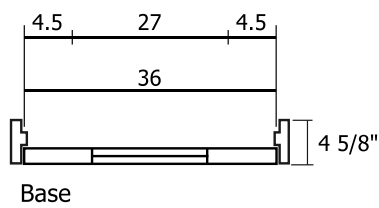

Prehung Door (Double Panel)

SKU# RID-36-80-2W-ORB-RH

Single Prehung Door

SKU Name	RID-36-80-2W-ORB-RH
Style	Double Panel
Material	Composite Wood
Height	80 inches (6/8)
Width	36 inches (3/0)
Thickness	1.375 inches
Framing Type	Prehung
Hinge Color/Finish	Oil Rubbed Bronze
Rough Opening Height	82 inches
Rough Opening Width	38.25 inches