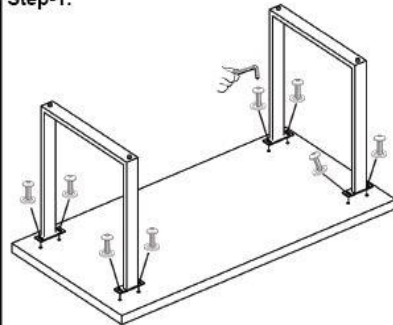

KARE
DESIGN

Please retain this
assembly instructions
for future use.

This assembly
requires two
people

Parts.

Hardware-

Qty.

A.		Flat Washer	08
B.		Bolt	08
C.		Wrench	01

Step-1.

Step-2.

Step-3.