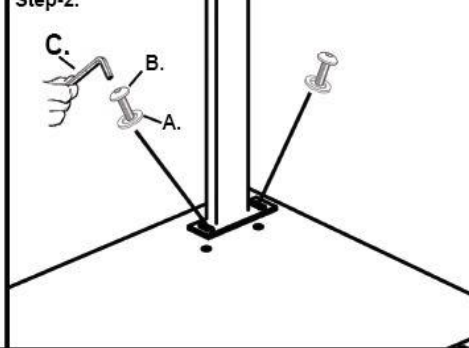

KARE
DESIGN

Please retain this
assembly instructions
for future use.

This assembly
requires two
people

Parts.

Hardware-

Qty.

A.		Flat Washer	08
B.		Bolt	08
C.		Wrench	01

Step-1.

Step-2.

Step-3.