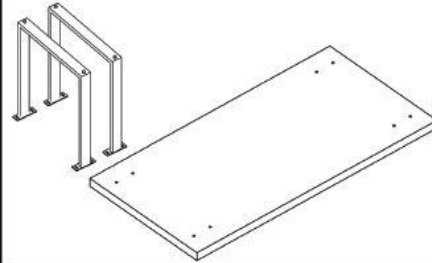

KARE
DESIGN

Please retain this
assembly instructions
for future use.

This assembly
requires two
people

Parts.

Hardware-

Qty.

A.		Flat Washer	08
B.		Bolt	08
C.		Wrench	01

Step-1.