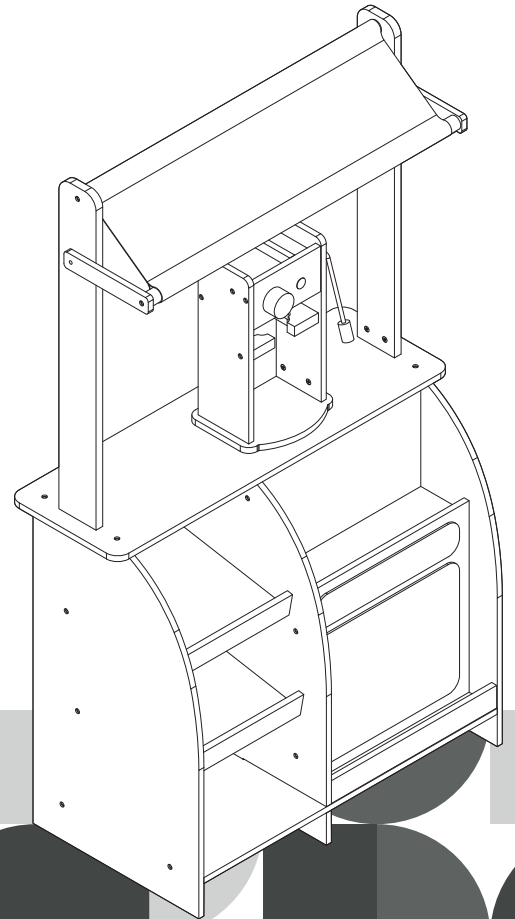

Extended Warranty
Sign Up

E-1

Welcome to a
world of imagination,
fun and learning.

T-PF-0016-01F

Teamson Kids Espresso
Treats Coffee Stand, Brown

⚠ WARNING

CHOKING HAZARD - Small Parts
Not for children under 3 years
The product is to be assembled
by an adult.