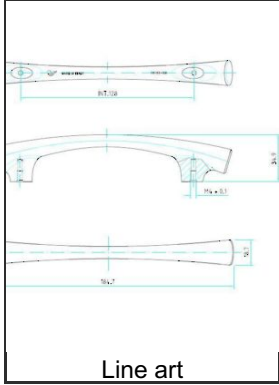

Product № 5183128140

Center to Center 5 1/32 in*

Finish Chrome

Length - Overall Dimensions 7 9/32 in*

TECHNICAL SPECIFICATIONS

Product №	5183128140
Pulls and Knobs Style	Modern
Material	Metal
Width - Overall Dimensions	3/4 in*
Screw/Nail	M4 (Included)
Color Group	Gray and Chrome Group
Finish Number	140
Suggested Price	From \$30.00 to \$40.00
Projection - Overall Dimensions	1 3/8 in*

Contemporary Metal Pull - 5180

Product № 5180096140
Center to Center: 3 25/32 in*

Break-Away Zinc Plated Machine screw, Pan Head, Combined Pozi Slot Drive, M4, Type B Point

Product № 2800
Packaging format: Bag of 100 units

Break-Away Zinc Plated Machine screw, Pan Head, Combined Pozi Slot Drive, M4, Type B Point

Product № 2805
Packaging format: Bag of 50 units

Inspiration Board - 94805B2

Product № 94805B2

RELATED DOCUMENTS

Decorative hardware

Line art