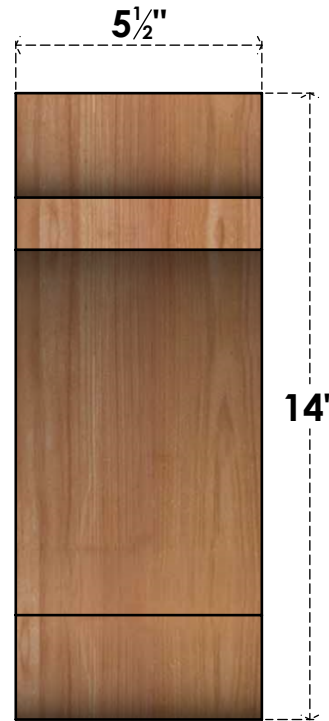

BRC06X14X14OLY00SWR

5 1/2"W X 14"D X 14"H OLYMPIC SMOOTH BRACE, WESTERN RED CEDAR

SIDE

FRONT

EKENA MILLWORK
 2300 WEST MAIN ST.
 CLARKSVILLE, TX 75426
 TOLL FREE: 866-607-0453
 WWW.EKENAMILLWORK.COM

NOTES

1. INSTALLATION TO BE COMPLETED IN ACCORDANCE WITH MANUFACTURER'S SPECIFICATIONS.
2. DRAWING MAY NOT BE TO SCALE
3. THIS DRAWING IS INTENDED FOR DESIGN AND PLANNING PURPOSES ONLY.
4. ALL INFORMATION CONTAINED HEREIN WAS CURRENT AT THE TIME OF DEVELOPMENT BUT MUST BE REVIEWED AND APPROVED BY THE PRODUCT MANUFACTURER TO BE CONSIDERED ACCURATE.
5. PRODUCTS ARE NOT KILN DRIED. THIS ITEM IS UNIQUE AND WILL CONTAIN THE NATURAL VARIATIONS THAT THE WOOD SPECIES OFFERS. THIS MAY RESULT IN VARIATIONS UP TO 1/4"