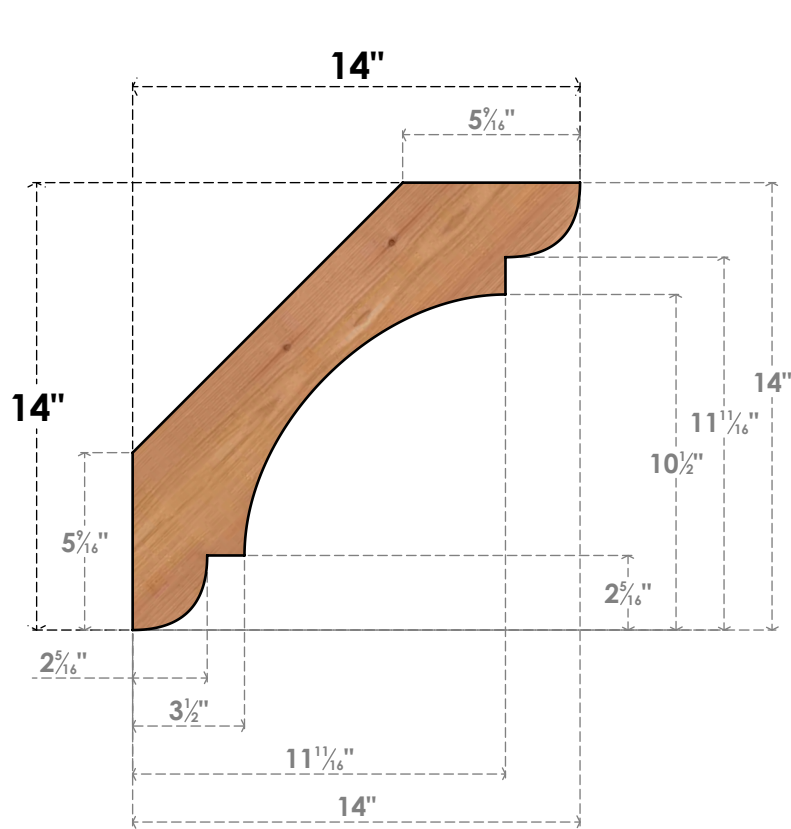

BRC06X14X14OLY00SWR

5 1/2"W X 14"D X 14"H OLYMPIC SMOOTH BRACE, WESTERN RED CEDAR

SIDE

FRONT

EKENA MILLWORK
 2300 WEST MAIN ST.
 CLARKSVILLE, TX 75426
 TOLL FREE: 866-607-0453
 WWW.EKENAMILLWORK.COM

NOTES

1. INSTALLATION TO BE COMPLETED IN ACCORDANCE WITH MANUFACTURER'S SPECIFICATIONS.
2. DRAWING MAY NOT BE TO SCALE
3. THIS DRAWING IS INTENDED FOR DESIGN AND PLANNING PURPOSES ONLY.
4. ALL INFORMATION CONTAINED HEREIN WAS CURRENT AT THE TIME OF DEVELOPMENT BUT MUST BE REVIEWED AND APPROVED BY THE PRODUCT MANUFACTURER TO BE CONSIDERED ACCURATE.
5. PRODUCTS ARE NOT KILN DRIED. THIS ITEM IS UNIQUE AND WILL CONTAIN THE NATURAL VARIATIONS THAT THE WOOD SPECIES OFFERS. THIS MAY RESULT IN VARIATIONS UP TO 1/4"