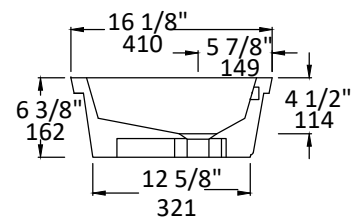

### Specifications:

<b>Installation:</b>	Undercounter
<b>Interior Dimensions:</b>	21 1/2" w x 13 5/8" d x 4 1/2" h
<b>Exterior Dimensions:</b>	24" w x 16 1/8" d x 6 3/8" h
<b>Material:</b>	Porcelain
<b>Weight:</b>	33 lbs
<b>Overflow:</b>	Yes
<b>Finishes:</b>	001 - White MB - Matte Black
<b>Faucet Holes:</b>	N/A
<b>Cutout Size:</b>	21" x 13 1/8" (template available upon request)
<b>Drain Hole Size:</b>	Ø 1 3/4"

### Features:

- Porcelain sink with overflow
- Single glazed
- Template for cut-out is available upon request
- Inside corner radius 1/4"

### Recommended Items:

- European drain with overflow
  - 7100-13OF
  - 7100-16OF

LACAVA reserves the right to revise any dimension or information on this sheet without notice. Dimensions are nominal and may vary within an industry accepted tolerance of 1/4". Drawings provided herein are meant to give the user an idea of the product and are not made to scale.