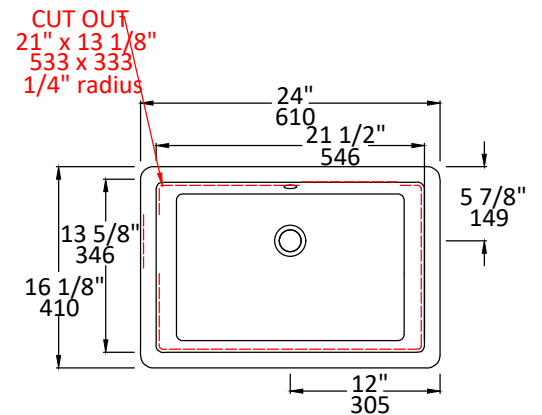

### Specifications:

<b>Installation:</b>	Undercounter
<b>Interior Dimensions:</b>	21 1/2" w x 13 5/8" d x 4 1/2" h
<b>Exterior Dimensions:</b>	24" w x 16 1/8" d x 6 3/8" h
<b>Material:</b>	Porcelain
<b>Weight:</b>	33 lbs
<b>Overflow:</b>	Yes
<b>Finishes:</b>	001 - White MB - Matte Black
<b>Faucet Holes:</b>	N/A
<b>Cutout Size:</b>	21" x 13 1/8" (template available upon request)
<b>Drain Hole Size:</b>	Ø 1 3/4"

### Features:

- Porcelain sink with overflow
- Single glazed
- Template for cut-out is available upon request
- Inside corner radius 1/4"

### Recommended Items:

- European drain with overflow
  - 7100-13OF
  - 7100-16OF

LACAVA reserves the right to revise any dimension or information on this sheet without notice. Dimensions are nominal and may vary within an industry accepted tolerance of 1/4". Drawings provided herein are meant to give the user an idea of the product and are not made to scale.