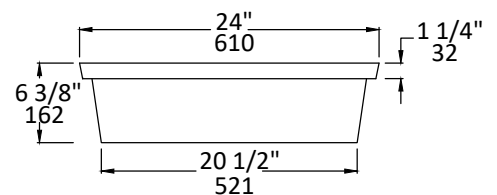

### Specifications:

<b>Installation:</b>	Undercounter
<b>Interior Dimensions:</b>	21 1/2" w x 13 5/8" d x 4 1/2" h
<b>Exterior Dimensions:</b>	24" w x 16 1/8" d x 6 3/8" h
<b>Material:</b>	Porcelain
<b>Weight:</b>	33 lbs
<b>Overflow:</b>	Yes
<b>Finishes:</b>	001 - White MB - Matte Black
<b>Faucet Holes:</b>	N/A
<b>Cutout Size:</b>	21" x 13 1/8" (template available upon request)
<b>Drain Hole Size:</b>	Ø 1 3/4"

### Features:

- Porcelain sink with overflow
- Single glazed
- Template for cut-out is available upon request
- Inside corner radius 1/4"

### Recommended Items:

- European drain with overflow
  - 7100-13OF
  - 7100-16OF

LACAVA reserves the right to revise any dimension or information on this sheet without notice. Dimensions are nominal and may vary within an industry accepted tolerance of 1/4". Drawings provided herein are meant to give the user an idea of the product and are not made to scale.