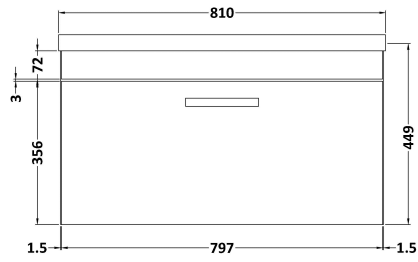

CUSTOMER DATA SHEET

DESCRIPTION: 800 Wh Single Drawer Vanity With Basin A

CUSTOMER DATA SHEET - FURNITURE

DESCRIPTION: 800 Wall Hung Single Drawer Basin Unit

PRODUCT DIMENSIONS			
Height (mm)	Width (mm)	Depth (mm)	Nett Wgt Kg
430	800	383	19

PACKAGING DIMENSIONS			
Height (mm)	Width (mm)	Depth (mm)	Gross Wgt Kg
450	820	405	19

PACKAGING DATA			
Box Colour	Brown Cardboard Box		
Box Qty	1	Label Colour	White Label
Label Size	100 x 50	Label Qty	2

CUSTOMER DATA SHEET - CERAMICS

DESCRIPTION: 800 Mid Edged Basin 1 Th

PRODUCT DIMENSIONS

Height (mm)	Width (mm)	Depth (mm)	Nett Wgt Kg
180	810	390	15

PACKAGING DIMENSIONS

Height (mm)	Width (mm)	Depth (mm)	Gross Wgt Kg
210	410	830	15

PACKAGING DATA

Box Colour	Brown Cardboard Box		
Box Qty	1	Label Colour	White Label
Label Size	100 x 50	Label Qty	2

OUTER BOX DIMENSIONS (If Applicable)

Height (mm)	Width (mm)	Depth (mm)	Gross Wgt Kg

PRODUCT DETAILS