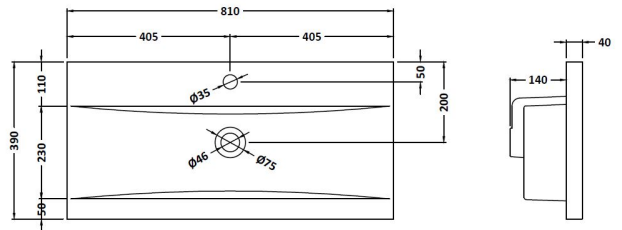

CUSTOMER DATA SHEET

DESCRIPTION: 800 Wh Single Drawer Vanity With Basin A

CUSTOMER DATA SHEET - FURNITURE

DESCRIPTION: 800 Wall Hung Single Drawer Basin Unit

PRODUCT DIMENSIONS			
Height (mm)	Width (mm)	Depth (mm)	Nett Wgt Kg
430	800	383	19

PACKAGING DIMENSIONS			
Height (mm)	Width (mm)	Depth (mm)	Gross Wgt Kg
450	820	405	19

PACKAGING DATA			
Box Colour	Brown Cardboard Box		
Box Qty	1	Label Colour	White Label
Label Size	100 x 50	Label Qty	2

OUTER BOX DIMENSIONS (If Applicable)			
Height (mm)	Width (mm)	Depth (mm)	Gross Wgt Kg

PRODUCT DETAILS				
Country of Origin	United Kingdom			
Fitting Instruction	No			
Constr' Method	Cam & Wood Dowel			
Cabinet Finish	MFC Textured Woodgrain			
Cab Thickness (mm)	18			
Drawer Included	Yes			
No of Shelves	0			
Hinge Inc'	Not Applicable			
Fixings Inc'	Yes			
Handle Inc'	Yes, Supplied			
Handle Type	Strap			
Certification	FSC	Yes	CE	N/A
Colour	Natural Oak			
Constr' Type	Rigid			
Fascia Finish	MFC Textured Woodgrain			
Fas Thickness (mm)	18			
Drawer Type	80mm High Metal Softclose			
Hinge Type	Not Applicable			
Adjustable Legs	No, Not Required			
Handle Style	Contemporary			
Waste Shroud	Yes			

CUSTOMER DATA SHEET - CERAMICS

DESCRIPTION: 800 Mid Edged Basin 1 Th

PRODUCT DIMENSIONS

Height (mm)	Width (mm)	Depth (mm)	Nett Wgt Kg
180	810	390	15

PACKAGING DIMENSIONS

Height (mm)	Width (mm)	Depth (mm)	Gross Wgt Kg
210	410	830	15