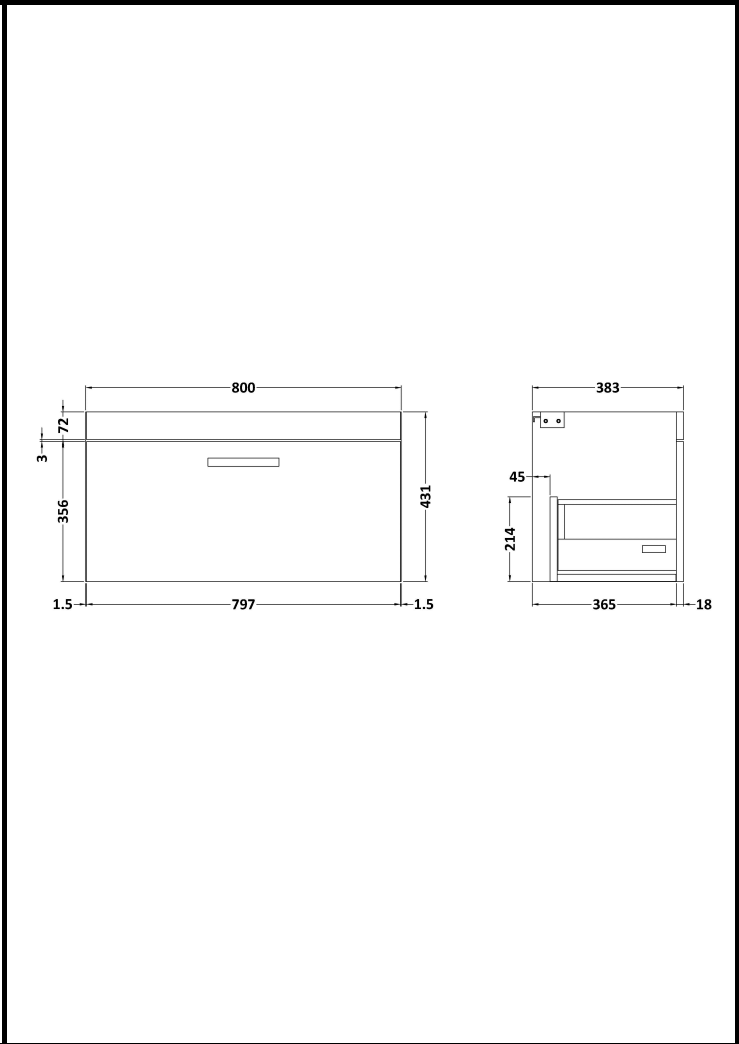

CUSTOMER DATA SHEET

DESCRIPTION: 800 Wh Single Drawer Vanity With Basin A

CUSTOMER DATA SHEET - FURNITURE

DESCRIPTION: 800 Wall Hung Single Drawer Basin Unit

PRODUCT DIMENSIONS			
Height (mm)	Width (mm)	Depth (mm)	Nett Wgt Kg
430	800	383	19

PACKAGING DIMENSIONS			
Height (mm)	Width (mm)	Depth (mm)	Gross Wgt Kg
450	820	405	19

PACKAGING DATA			
Box Colour	Brown Cardboard Box		
Box Qty	1	Label Colour	White Label
Label Size	100 x 50	Label Qty	2

CUSTOMER DATA SHEET - CERAMICS

DESCRIPTION: 800 Mid Edged Basin 1 Th

PRODUCT DIMENSIONS

Height (mm)	Width (mm)	Depth (mm)	Nett Wgt Kg
180	810	390	15

PACKAGING DIMENSIONS

Height (mm)	Width (mm)	Depth (mm)	Gross Wgt Kg
210	410	830	15

PACKAGING DATA

Box Colour	Brown Cardboard Box		
Box Qty	1	Label Colour	White Label
Label Size	100 x 50	Label Qty	2

OUTER BOX DIMENSIONS (If Applicable)

Height (mm)	Width (mm)	Depth (mm)	Gross Wgt Kg

PRODUCT DETAILS