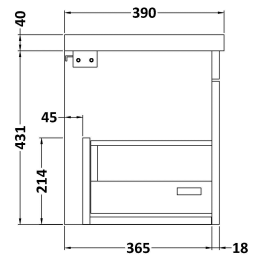

CUSTOMER DATA SHEET

DESCRIPTION: 800 Wh Single Drawer Vanity With Basin A

CUSTOMER DATA SHEET - FURNITURE

DESCRIPTION: 800 Wall Hung Single Drawer Basin Unit

PRODUCT DIMENSIONS			
Height (mm)	Width (mm)	Depth (mm)	Nett Wgt Kg
430	800	383	19

PACKAGING DIMENSIONS			
Height (mm)	Width (mm)	Depth (mm)	Gross Wgt Kg
450	820	405	19

PACKAGING DATA			
Box Colour	Brown Cardboard Box		
Box Qty	1	Label Colour	White Label
Label Size	100 x 50	Label Qty	2

OUTER BOX DIMENSIONS (If Applicable)			
Height (mm)	Width (mm)	Depth (mm)	Gross Wgt Kg

PRODUCT DETAILS				
Country of Origin	United Kingdom			
Fitting Instruction	No			
Constr' Method	Cam & Wood Dowel			
Cabinet Finish	MFC Textured Woodgrain			
Cab Thickness (mm)	18			
Drawer Included	Yes			
No of Shelves	0			
Hinge Inc'	Not Applicable			
Fixings Inc'	Yes			
Handle Inc'	Yes, Supplied			
Handle Type	Strap			
Certification	FSC	Yes	CE	N/A
Colour	Natural Oak			
Constr' Type	Rigid			
Fascia Finish	MFC Textured Woodgrain			
Fas Thickness (mm)	18			
Drawer Type	80mm High Metal Softclose			
Hinge Type	Not Applicable			
Adjustable Legs	No, Not Required			
Handle Style	Contemporary			
Waste Shroud	Yes			

CUSTOMER DATA SHEET - CERAMICS

DESCRIPTION: 800 Mid Edged Basin 1 Th

PRODUCT DIMENSIONS

Height (mm)	Width (mm)	Depth (mm)	Nett Wgt Kg
180	810	390	15

PACKAGING DIMENSIONS

Height (mm)	Width (mm)	Depth (mm)	Gross Wgt Kg
210	410	830	15