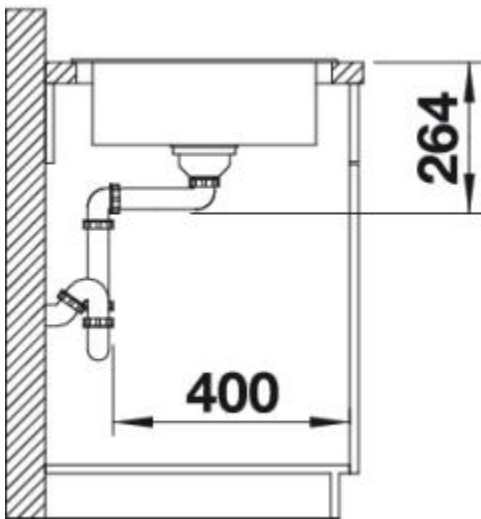

BLANCO LIVIT XL 6 S

Item No. BL453364

Pros

Modern look and generous size with ergonomic centre bowl

- Spacious drainer

Surfaces

Stainless steel
18/10

Stainless steel 18/10

reversible

Item No. BL453364

Details

Top View

Side View

Front View

Scope of supply

with 3 1/2" basket strainer waste

Design tips

Cabinet Width: 60 cm

Bowl depth: 160 mm

Cut out size: 982 x 482 x R15

Universal handing

Taps

BLANCO LINUS-S

chrome