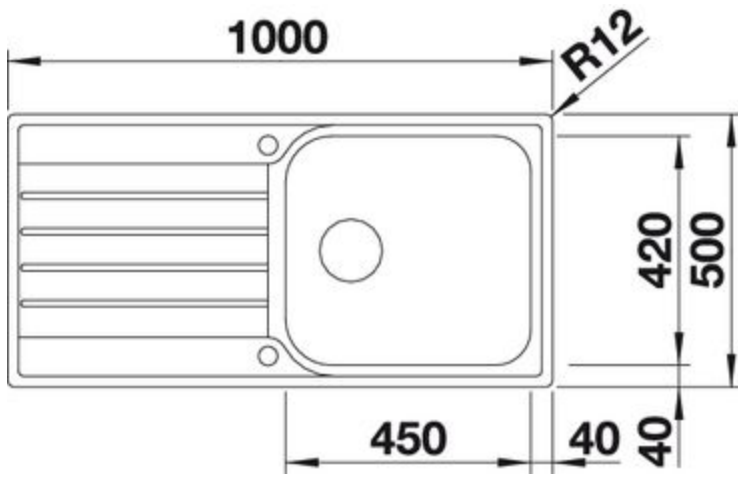

BLANCO LIVIT XL 6 S

Item No. BL453364

Pros

Modern look and generous size with ergonomic centre bowl

- Spacious drainer

Surfaces

Stainless steel
18/10

Stainless steel 18/10

reversible

Item No. BL453364

Details

Top View

Side View

Front View

Scope of supply

with 3 1/2" basket strainer waste

Design tips

Cabinet Width: 60 cm

Bowl depth: 160 mm

Cut out size: 982 x 482 x R15

Universal handing

Taps

BLANCO LINUS-S

chrome