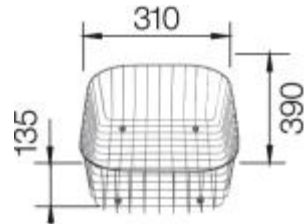

Crockery basket

BL220573