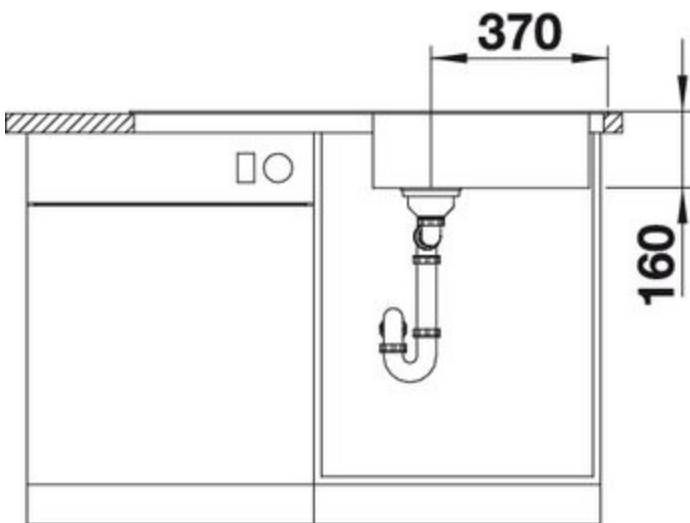

reversible

Item No. BL453364

Details

Top View

Side View

Front View

Scope of supply

with 3 1/2" basket strainer waste

Design tips

Cabinet Width: 60 cm

Bowl depth: 160 mm

Cut out size: 982 x 482 x R15

Universal handing

Taps

BLANCO LINUS-S

chrome