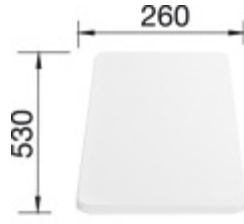

Design tips

Cabinet Width: 60 cm

Bowl depth: 160 mm

Cut out size: 982 x 482 x R15

Universal handing

Taps

BLANCO LINUS-S

chrome

BM3650CH

BLANCO MAX

chrome

BM5400CH

Optional Accessories

Chopping board

BL218313

Chopping board