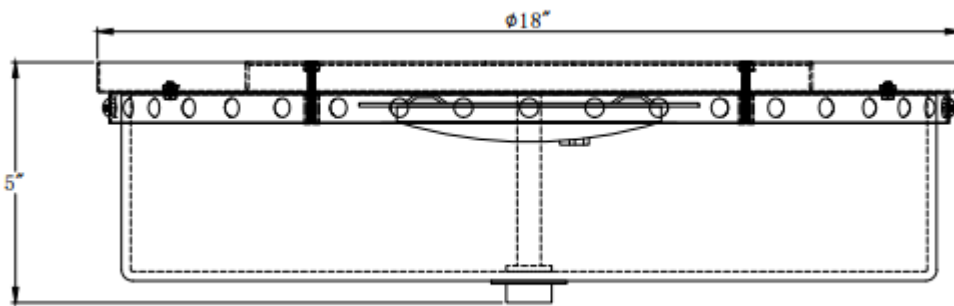

ITEM: 9999-0079

Overall Dimensions

Height: 5"

Diameter: 18.0"

Ø18.0" DIA. FRAME
Ø18.0" DIA. CANOPY
UNIVERSAL BAR

TOP VIEW

FRONT VIEW