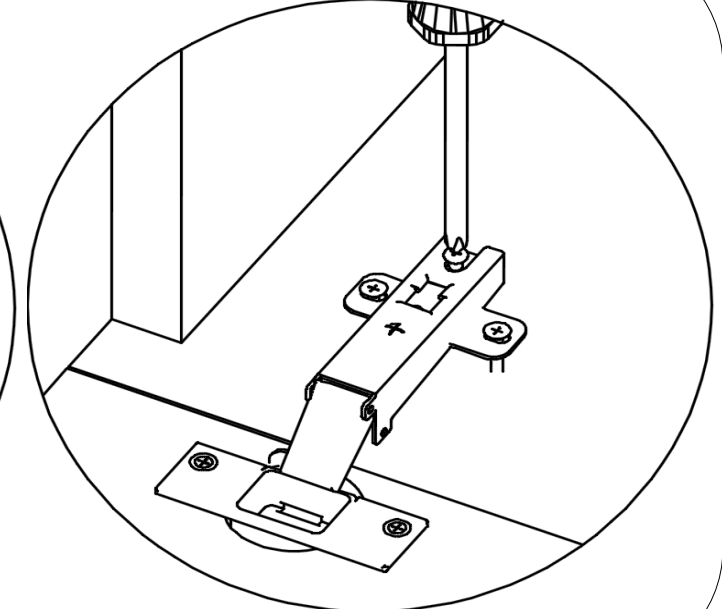

12

WALL

M

COVER ADJUSTMENTS

RIGHT - LEFT ADJUSTMENT

UP - DOWN ADJUSTMENT

FORWARD - BACK ADJUSTMENT