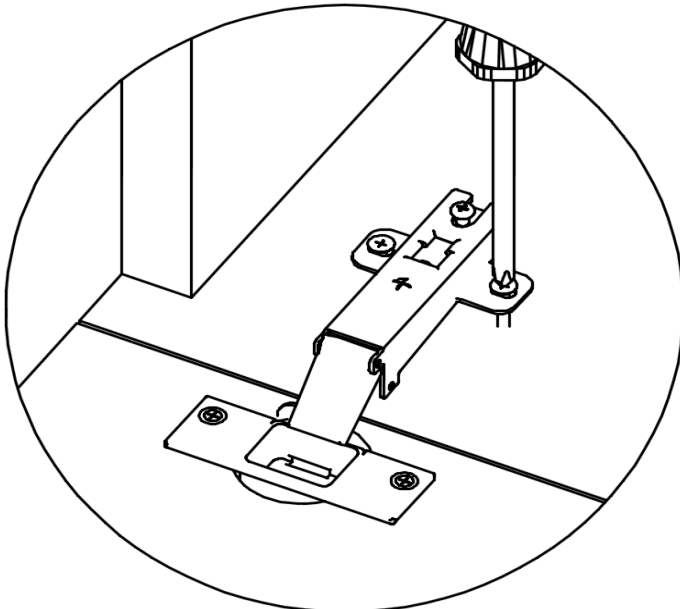

12

WALL

M

COVER ADJUSTMENTS

RIGHT - LEFT ADJUSTMENT

UP - DOWN ADJUSTMENT

FORWARD - BACK ADJUSTMENT