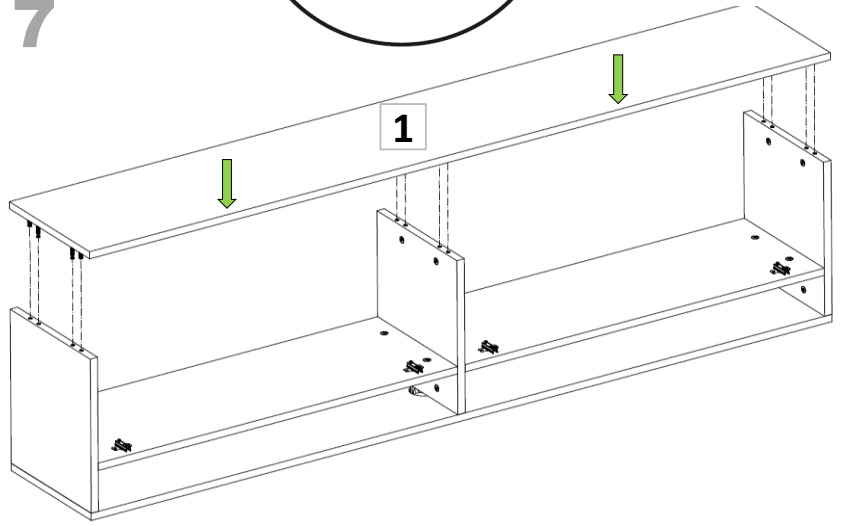

Wall Hang TV Unit with Shelves 180 cm

PART LIST

PIECE NO	PIECE NAME	PIECE QUANTITY
1	TOP TABLE (1800 mm X 297 mm)	1
2	BOTTOM TABLE (1800 mm X 297 mm)	1
3	RIGHT SIDE (384 mm X 297 mm)	1
4	LEFT SIDE (384 mm X 297 mm)	1
5	MIDDLE STRUT (384 mm X 297 mm)	1
6	LEFT SHELF (872 mm X 297 mm)	1
7	RIGHT SHELF (872 mm X 297 mm)	1
8	COVER (898 mm X 299 mm)	2
9	TOP BACKREST(3 mm) (1798 mm X 209 mm)	2

1

3

2

3

5

6

7

8

6

9

WALL STUDS

10

FOR WALLS WITHOUT STUDS

WALL

11

WALL