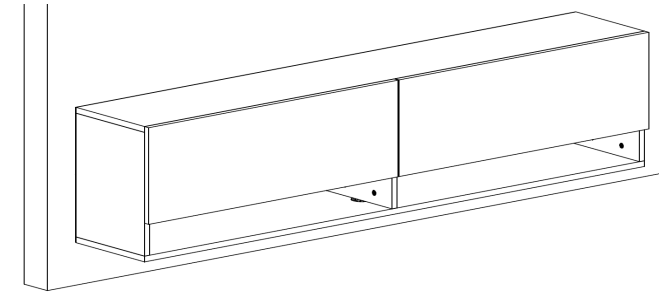

Wall Hang TV Unit with Shelves 180 cm

PART LIST

PIECE NO	PIECE NAME	PIECE QUANTITY
1	TOP TABLE (1800 mm X 297 mm)	1
2	BOTTOM TABLE (1800 mm X 297 mm)	1
3	RIGHT SIDE (384 mm X 297 mm)	1
4	LEFT SIDE (384 mm X 297 mm)	1
5	MIDDLE STRUT (384 mm X 297 mm)	1
6	LEFT SHELF (872 mm X 297 mm)	1
7	RIGHT SHELF (872 mm X 297 mm)	1
8	COVER (898 mm X 299 mm)	2
9	TOP BACKREST(3 mm) (1798 mm X 209 mm)	2

6

9

WALL STUDS

10

FOR WALLS WITHOUT STUDS

WALL

11

WALL

12

WALL

M

COVER ADJUSTMENTS

RIGHT - LEFT ADJUSTMENT

UP - DOWN ADJUSTMENT

FORWARD - BACK ADJUSTMENT