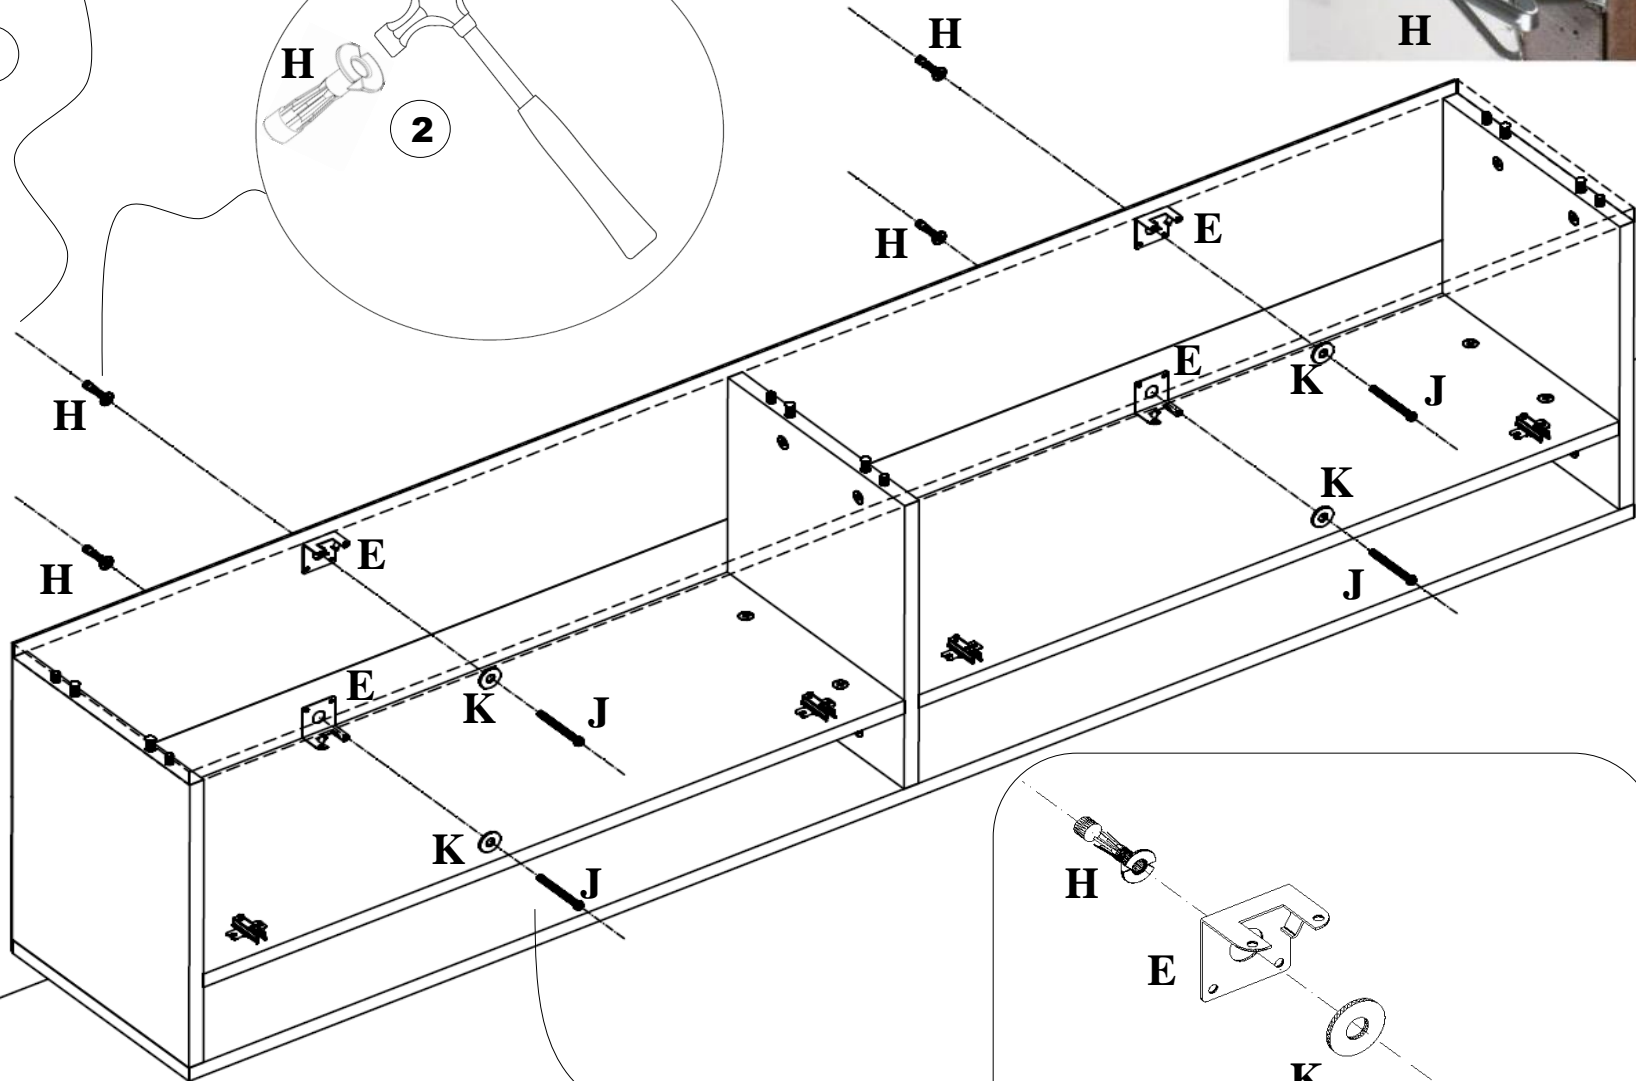

Wall Hang TV Unit with Shelves 180 cm

PART LIST

PIECE NO	PIECE NAME	PIECE QUANTITY
1	TOP TABLE (1800 mm X 297 mm)	1
2	BOTTOM TABLE (1800 mm X 297 mm)	1
3	RIGHT SIDE (384 mm X 297 mm)	1
4	LEFT SIDE (384 mm X 297 mm)	1
5	MIDDLE STRUT (384 mm X 297 mm)	1
6	LEFT SHELF (872 mm X 297 mm)	1
7	RIGHT SHELF (872 mm X 297 mm)	1
8	COVER (898 mm X 299 mm)	2
9	TOP BACKREST(3 mm) (1798 mm X 209 mm)	2

6

9

WALL STUDS

10

FOR WALLS WITHOUT STUDS

WALL

11

WALL

12

WALL

M

COVER ADJUSTMENTS

RIGHT - LEFT ADJUSTMENT

UP - DOWN ADJUSTMENT

FORWARD - BACK ADJUSTMENT