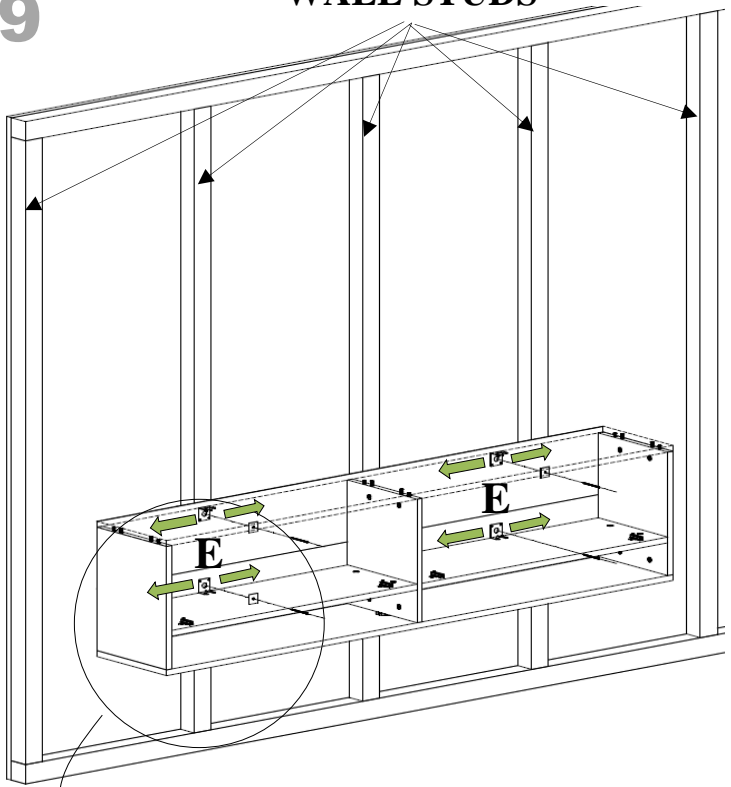

Wall Hang TV Unit with Shelves 180 cm

PART LIST

PIECE NO	PIECE NAME	PIECE QUANTITY
1	TOP TABLE (1800 mm X 297 mm)	1
2	BOTTOM TABLE (1800 mm X 297 mm)	1
3	RIGHT SIDE (384 mm X 297 mm)	1
4	LEFT SIDE (384 mm X 297 mm)	1
5	MIDDLE STRUT (384 mm X 297 mm)	1
6	LEFT SHELF (872 mm X 297 mm)	1
7	RIGHT SHELF (872 mm X 297 mm)	1
8	COVER (898 mm X 299 mm)	2
9	TOP BACKREST(3 mm) (1798 mm X 209 mm)	2

1

3

2

3

5

6

7

8

6

9

WALL STUDS

10

FOR WALLS WITHOUT STUDS

WALL

11

WALL

12

WALL

M

COVER ADJUSTMENTS

RIGHT - LEFT ADJUSTMENT

UP - DOWN ADJUSTMENT

FORWARD - BACK ADJUSTMENT