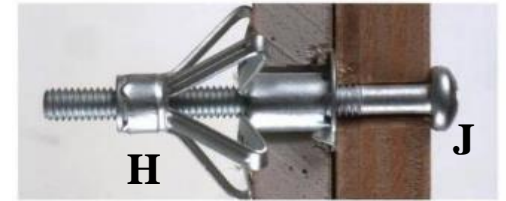

10

FOR WALLS WITHOUT STUDS