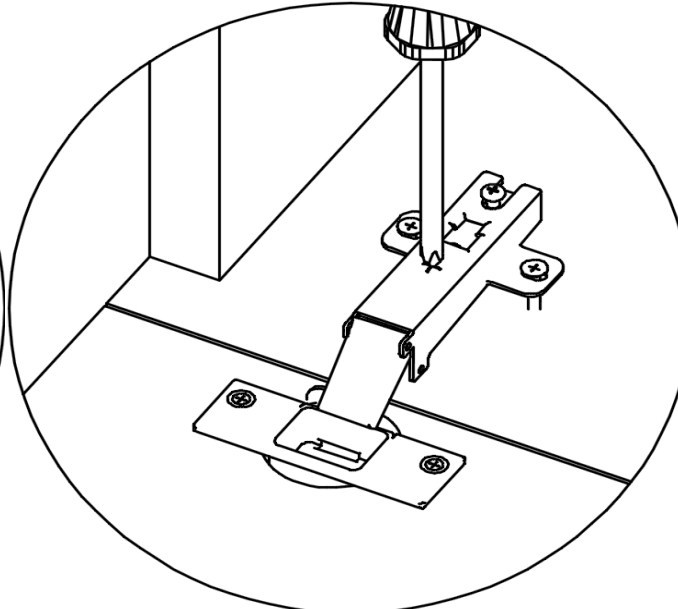

12

WALL

M

COVER ADJUSTMENTS

RIGHT - LEFT ADJUSTMENT

UP - DOWN ADJUSTMENT

FORWARD - BACK ADJUSTMENT