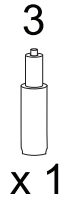

An icon showing an L-shaped metal bracket inside a circle. To its right is a power drill with a diagonal line through it, indicating it should not be used.	A warning triangle containing an exclamation mark.	A clock face showing approximately 1:50.
An icon showing a rectangular block on a base with a serrated edge inside a circle. To its right is a similar block with a diagonal line through it, indicating it should not be used.	A warning triangle containing an exclamation mark.	A simple icon of a person.

7R

x 1

8

x 1

9

10

x 10

11

x 4

12

x 3

13

x 1

1

!

2

3

4

5

6

11

M6  
x  
18

x 4

13