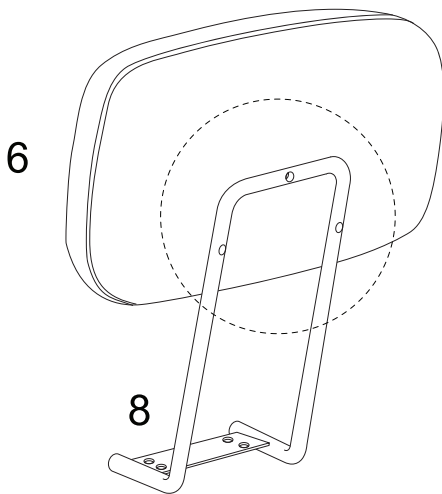

An icon showing an L-shaped metal bracket inside a circle. To its right is a power drill with a diagonal line through it, indicating it should not be used.	A warning triangle containing an exclamation mark.	A clock face showing approximately 1:50.
An icon showing a rectangular block on a base with a serrated edge inside a circle. To its right is a similar block with a diagonal line through it, indicating it should not be used.	A warning triangle containing an exclamation mark.	A simple icon of a person.

x 4

12

x 3

13

x 1

1

!

2

3

4

5

6

11

M6  
x  
18

x 4

13