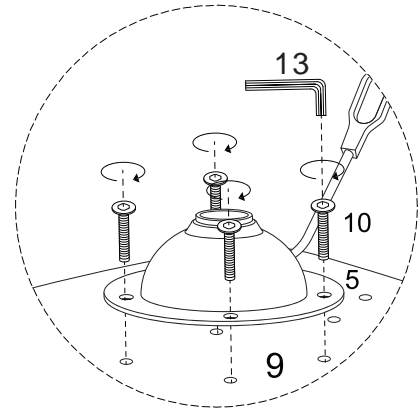

An icon showing an L-shaped metal bracket inside a circle. To its right is a power drill with a diagonal line through it, indicating it should not be used.	A warning triangle containing an exclamation mark.	A clock face showing approximately 1:50.
An icon showing a rectangular block on a base with a serrated edge inside a circle. To its right is a similar block with a diagonal line through it, indicating it should not be used.	A warning triangle containing an exclamation mark.	A simple icon of a person.

x 4

12

x 3

13

x 1

1

!

2

3

4

5

6

11

M6  
x  
18

x 4

13