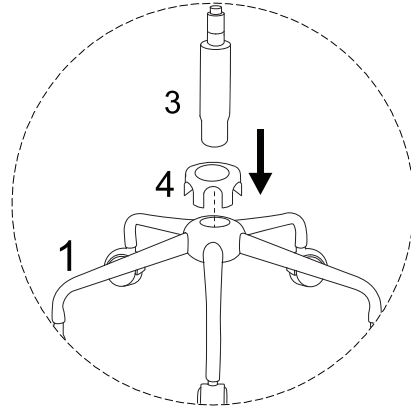

An icon showing an L-shaped metal bracket inside a circle. To its right is a power drill with a diagonal line through it, indicating it should not be used.	A warning triangle containing an exclamation mark.	A clock face showing approximately 1:50.
An icon showing a rectangular block on a base with a serrated edge inside a circle. To its right is a similar block with a diagonal line through it, indicating it should not be used.	A warning triangle containing an exclamation mark.	A simple icon of a person.

x 4

12

x 3

13

x 1

1

!

2

3

4

5

6

11

M6  
x  
18

x 4

13