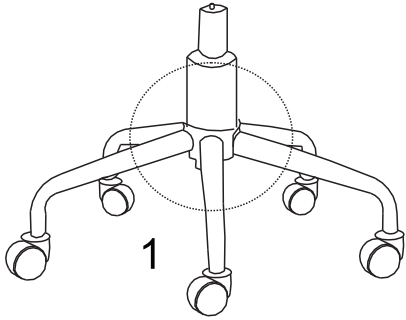

An icon showing an L-shaped metal bracket inside a circle. To its right is a power drill with a diagonal line through it, indicating it should not be used.	A warning triangle containing an exclamation mark.	A clock face showing approximately 1:50.
An icon showing a rectangular block on a base with a serrated edge inside a circle. To its right is a similar block with a diagonal line through it, indicating it should not be used.	A warning triangle containing an exclamation mark.	A simple icon of a person.

x 4

12

x 3

13

x 1

1

!

2

3

4

5

6

11

M6  
x  
18

x 4

13