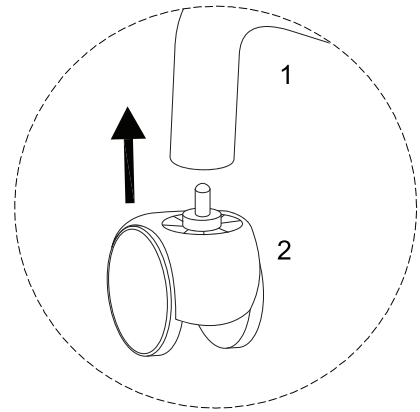

An icon showing an L-shaped metal bracket inside a circle. To its right is a power drill with a diagonal line through it, indicating it should not be used.	A warning triangle containing an exclamation mark.	A clock face showing approximately 1:50.
An icon showing a rectangular block on a base with a serrated edge inside a circle. To its right is a similar block with a diagonal line through it, indicating it should not be used.	A warning triangle containing an exclamation mark.	A simple icon of a person.

x 4

12

x 3

13

x 1

1

!

2

3

4

5

6

11

M6  
x  
18

x 4

13