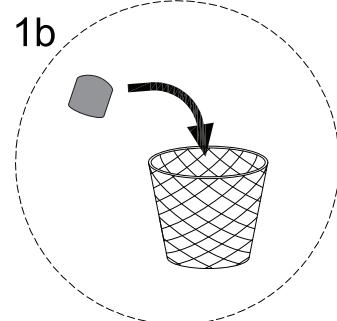

An icon showing an L-shaped metal bracket inside a circle. To its right is a power drill with a diagonal line through it, indicating it should not be used.	A warning triangle containing an exclamation mark.	A clock face showing approximately 1:50.
An icon showing a rectangular block on a base with a serrated edge inside a circle. To its right is a similar block with a diagonal line through it, indicating it should not be used.	A warning triangle containing an exclamation mark.	A simple icon of a person.

x 4

12

x 3

13

x 1

1

!

2