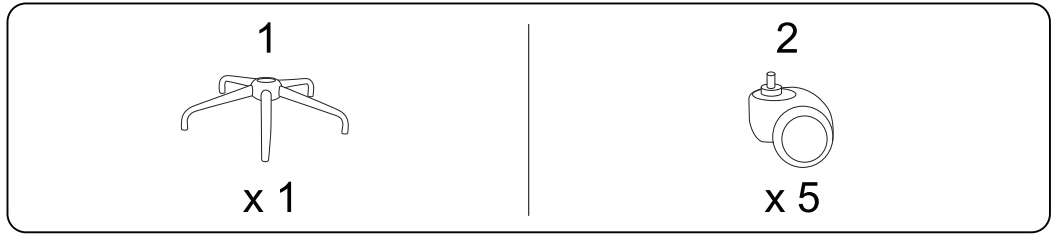

An icon showing an L-shaped metal bracket inside a circle. To its right is a power drill with a diagonal line through it, indicating it should not be used.	A warning triangle containing an exclamation mark.	A clock face showing approximately 1:50.
An icon showing a rectangular block on a base with a serrated edge inside a circle. To its right is a similar block with a diagonal line through it, indicating it should not be used.	A warning triangle containing an exclamation mark.	A simple icon of a person.

x 4

12

x 3

13

x 1

1

!

2