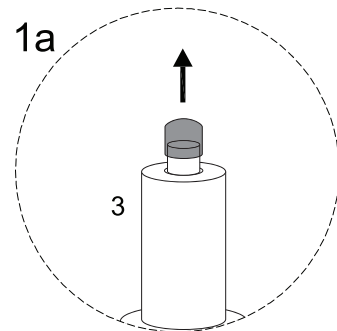

An icon showing an L-shaped metal bracket inside a circle. To its right is a power drill with a diagonal line through it, indicating it should not be used.	A warning triangle containing an exclamation mark.	A clock face showing approximately 1:50.
An icon showing a rectangular block on a base with a serrated edge inside a circle. To its right is a similar block with a diagonal line through it, indicating it should not be used.	A warning triangle containing an exclamation mark.	A simple icon of a person.

x 4

12

x 3

13

x 1

1

!

2