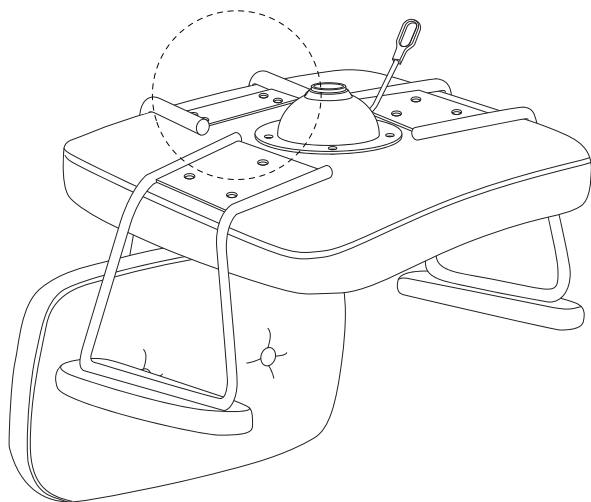

6

11

M6
x
18

x 4

13

x 1

6