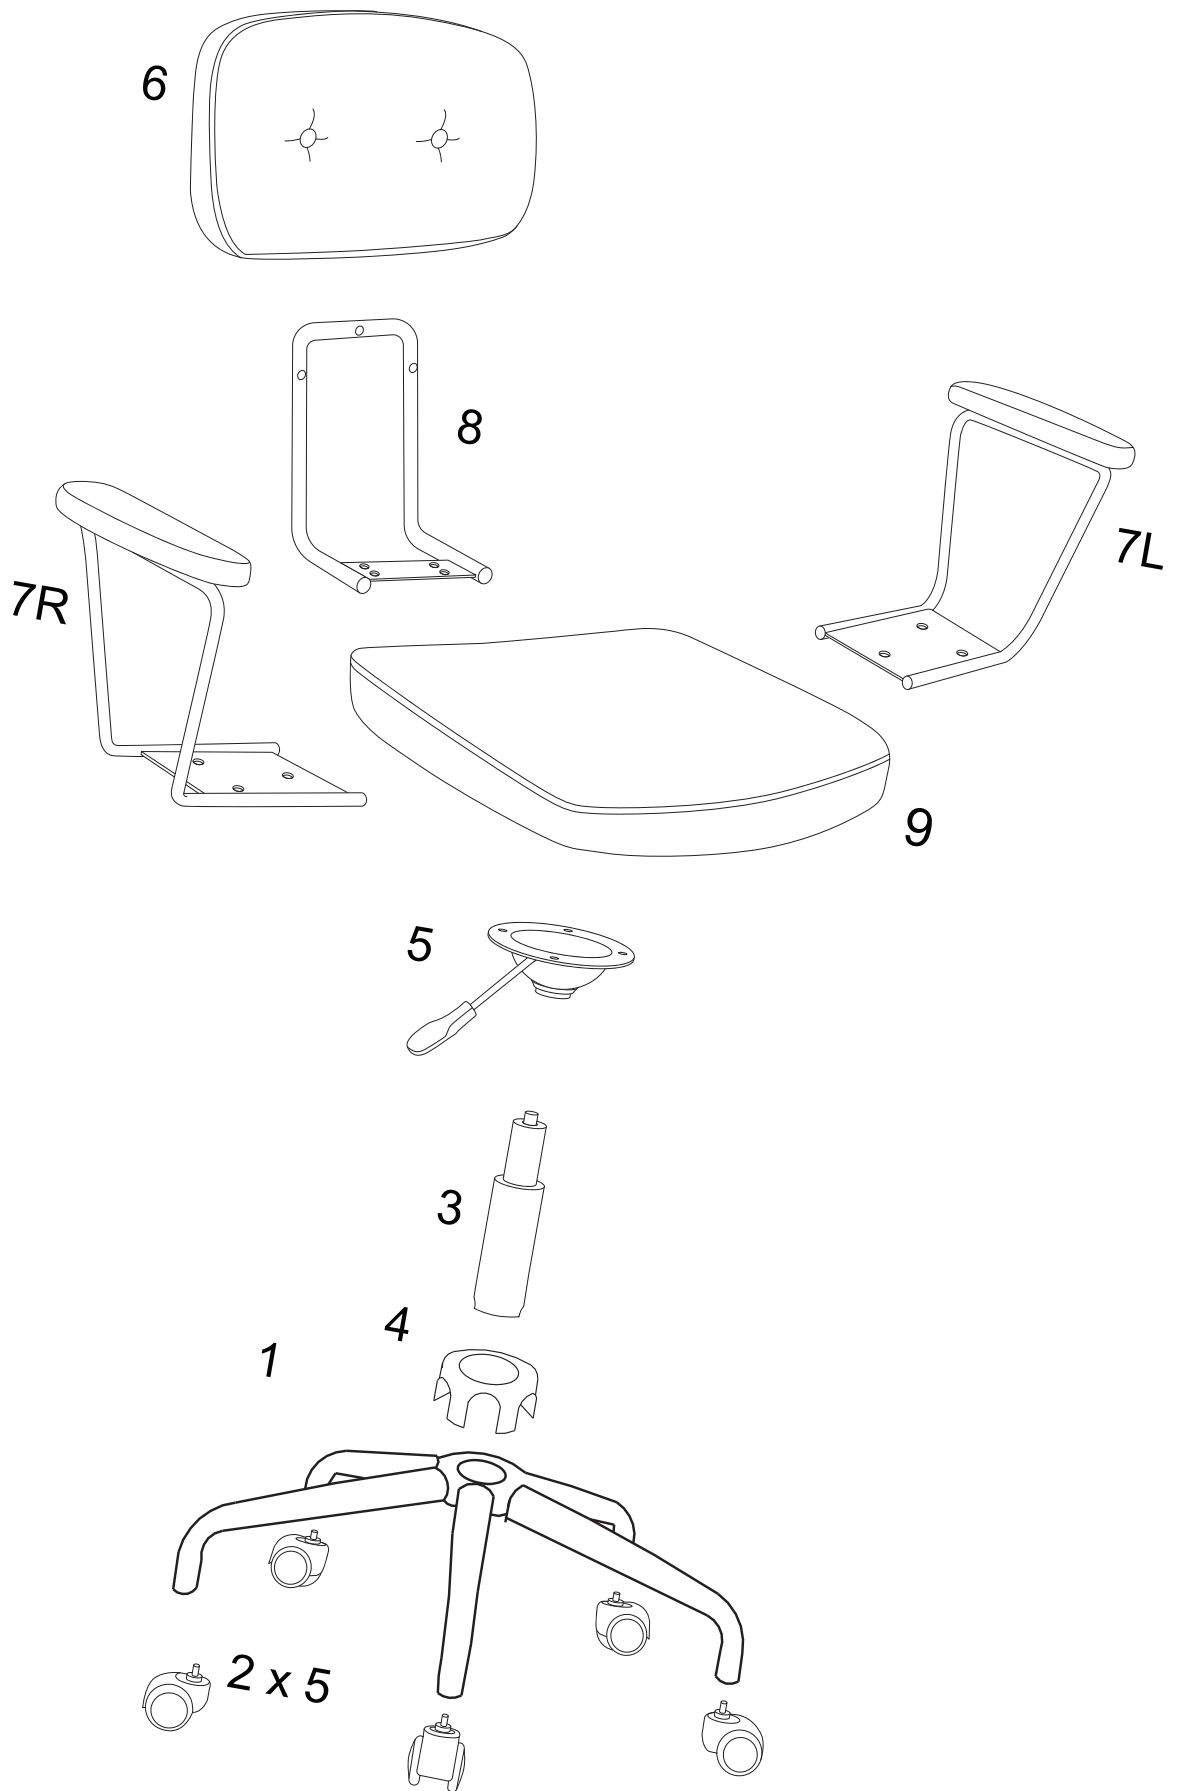

An icon showing an L-shaped metal bracket inside a circle. To its right is a power drill with a diagonal line through it, indicating it should not be used.	A warning triangle containing an exclamation mark.	A clock face showing approximately 1:50.
An icon showing a rectangular block on a base with a serrated edge inside a circle. To its right is a similar block with a diagonal line through it, indicating it should not be used.	A warning triangle containing an exclamation mark.	A simple icon of a person.

15'

1

1

x 1

2

x 5

3

x 1

4

x 1

5

x 1

6

x 1

7L

x 1