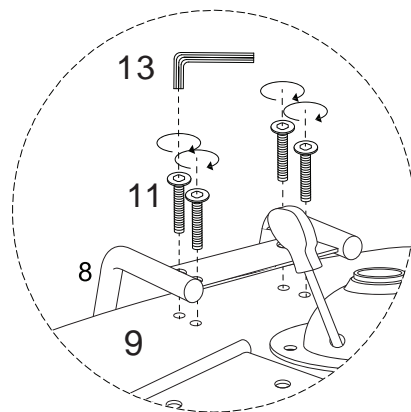

6

11

M6
x
18

x 4

13

x 1

6