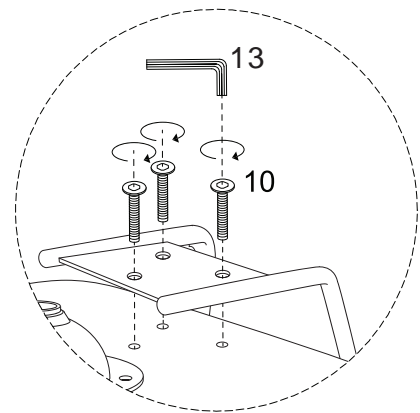

An icon showing an L-shaped metal bracket inside a circle. To its right is a power drill with a diagonal line through it, indicating it should not be used.	A warning triangle containing an exclamation mark.	A clock face showing approximately 1:50.
An icon showing a rectangular block on a base with a serrated edge inside a circle. To its right is a similar block with a diagonal line through it, indicating it should not be used.	A warning triangle containing an exclamation mark.	A simple icon of a person.

x 4

12

x 3

13

x 1

1

!

2

3

4

5

6

11

M6  
x  
18

x 4

13