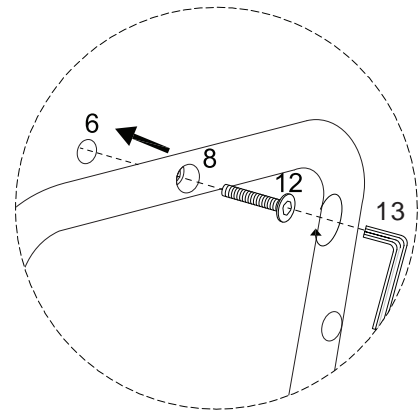

An icon showing an L-shaped metal bracket inside a circle. To its right is a power drill with a diagonal line through it, indicating it should not be used.	A warning triangle containing an exclamation mark.	A clock face showing approximately 1:50.
An icon showing a rectangular block on a base with a serrated edge inside a circle. To its right is a similar block with a diagonal line through it, indicating it should not be used.	A warning triangle containing an exclamation mark.	A simple icon of a person.

x 4

12

x 3

13

x 1

1

!

2

3

4

5

6

11

M6  
x  
18

x 4

13