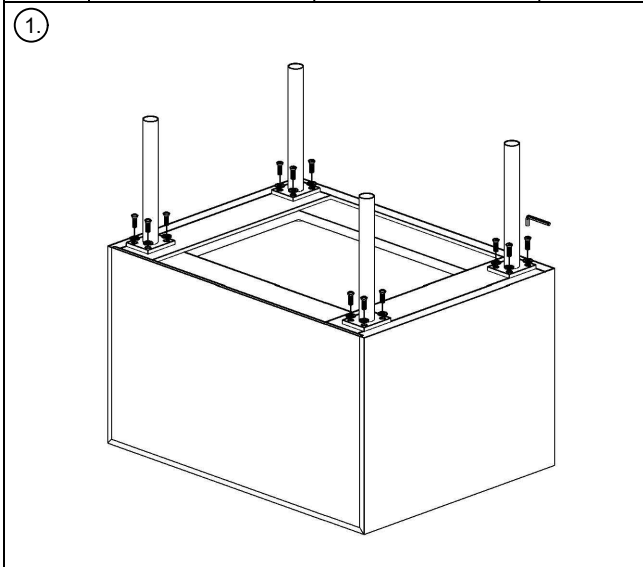

Assembly Instruction

Product Description: NightStand

Hardware and Component List:

No.	Hardware/Components List	Quantity
1.	 Structure	1
2.	 Base	4
3.	 Allen Bolt	16
4.	 Washer	16
5.	 Allen Key	1

CAUTION: Please do not over tighten bolts.