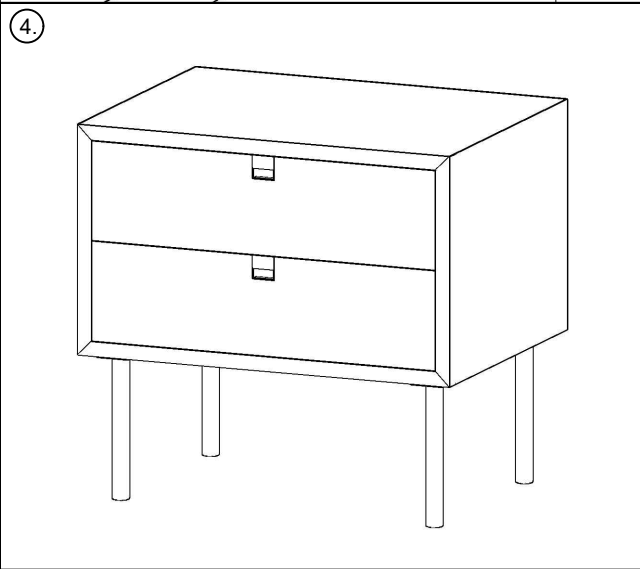

Assembly Instruction

Product Description: NightStand

Hardware and Component List:

No.	Hardware/Components List	Quantity
1.	 Structure	1
2.	 Base	4
3.	 Allen Bolt	16
4.	 Washer	16
5.	 Allen Key	1

CAUTION: Please do not over tighten bolts.