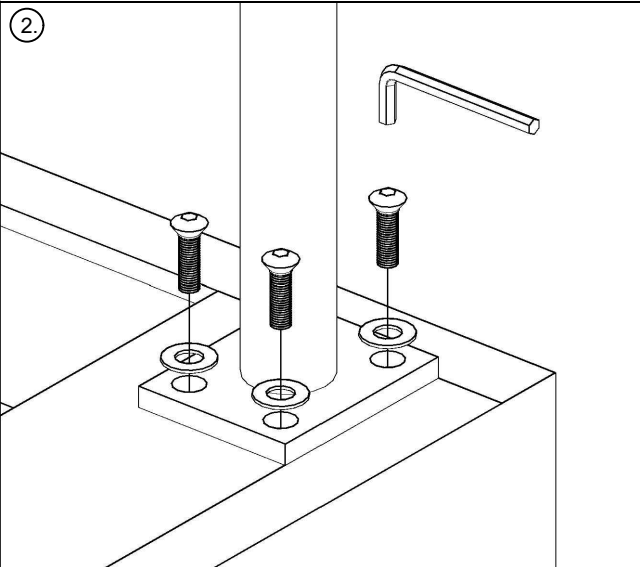

Assembly Instruction

Product Description: NightStand

Hardware and Component List:

No.	Hardware/Components List	Quantity
1.	 Structure	1
2.	 Base	4
3.	 Allen Bolt	16
4.	 Washer	16
5.	 Allen Key	1

CAUTION: Please do not over tighten bolts.