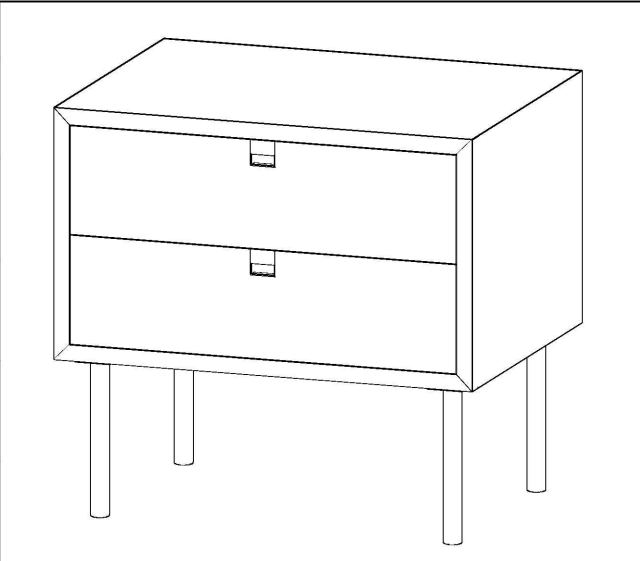

Assembly Instruction

Product Description: NightStand

Hardware and Component List:

No.	Hardware/Components List	Quantity
1.	 Structure	1
2.	 Base	4
3.	 Allen Bolt	16
4.	 Washer	16
5.	 Allen Key	1

CAUTION: Please do not over tighten bolts.