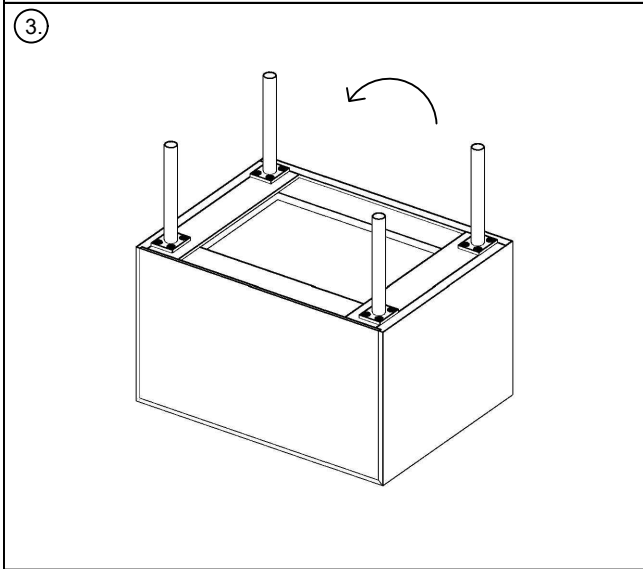

Assembly Instruction

Product Description: NightStand

Hardware and Component List:

No.	Hardware/Components List	Quantity
1.	 Structure	1
2.	 Base	4
3.	 Allen Bolt	16
4.	 Washer	16
5.	 Allen Key	1

CAUTION: Please do not over tighten bolts.