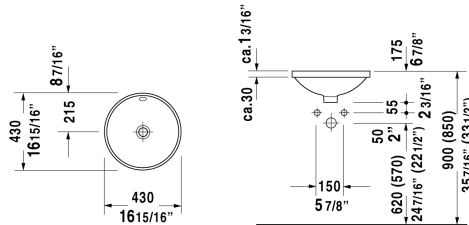

Architec Vanity basin # 0468400000

| < Ø 15 3/4" Inch > |

Vanity basin	Dimension	Weight	Order number
undermount basin, with overflow, without faucet deck, underside fully glazed, hardware included, cUPC® listed*, Ø 15 3/4" Inch			
Colors			
00 White			
Variant			
☒	Ø 15 3/4" Inch	14.3 lb	0468400000
Infobox			
* Complies with following standards: ASME A112.19.2/CSA B45.1, Measurements of undercounter models represent interior measurements, Not available with WonderGliss			
Hardware for stone countertops, (with the exception of # 046651)		0.4 lb	005028
Push button drain assembly for washbasins with overflow	2" Inch	0.8 lb	005052

All drawings contain the necessary measurements which are subject to standard tolerances. They are stated in inch & mm and are non-binding. Exact measurements, in particular for customized installation scenarios, can only be taken from the finished ceramic piece.