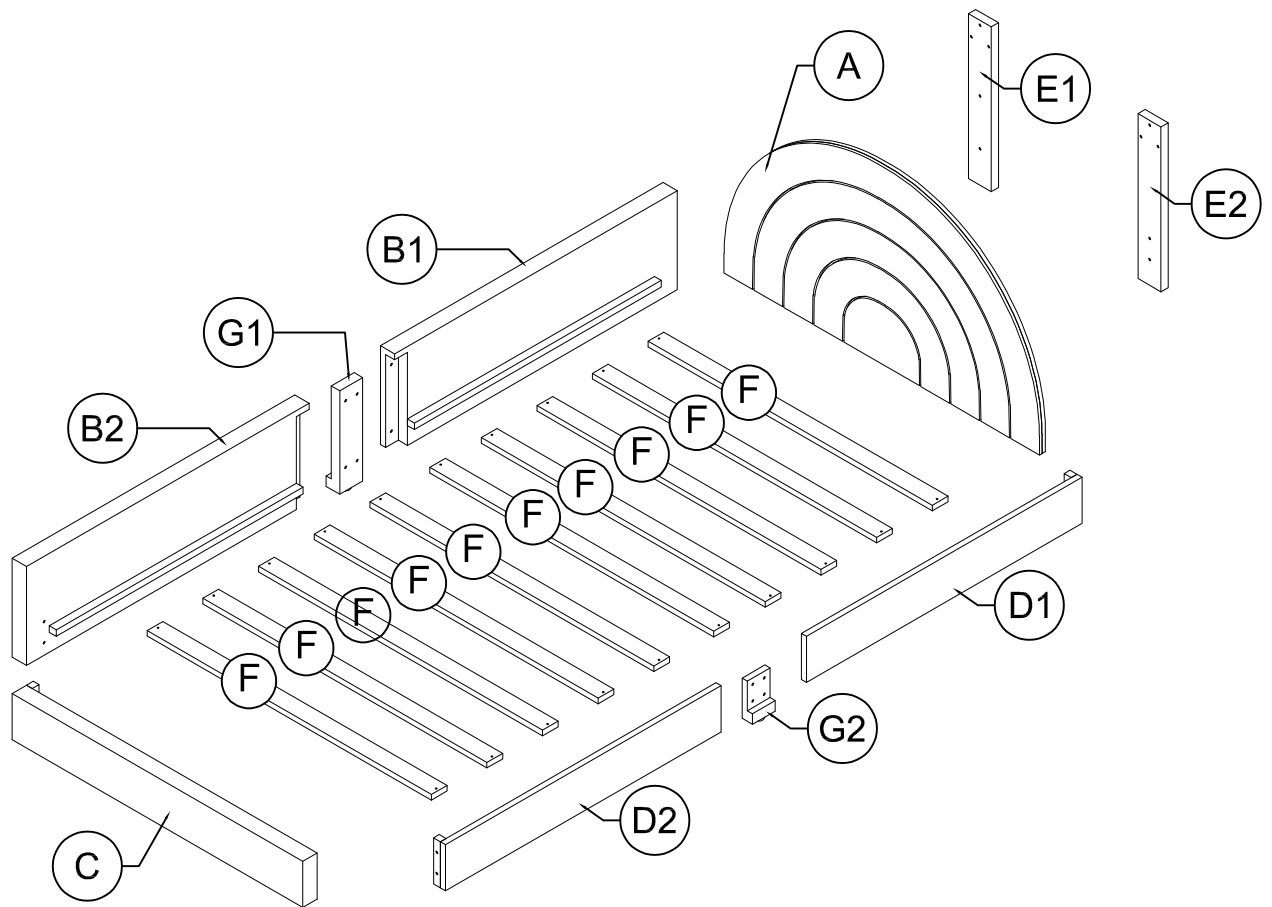

# ASSEMBLY INSTRUCTION

SKU CODE: (WF315653)

# Part List (WF315653)

<b>A</b>  HB Frames - 1pc	<b>B1</b>  Side Rails - 1pc	<b>B2</b>  Side Rails - 1pc
<b>C</b>  FB Frames - 1pc	<b>D1</b>  Side Rails - 1pc	<b>D2</b>  Side Rails - 1pc
<b>E1</b>  Leg - 1pc	<b>E2</b>  Leg - 1pc	<b>F</b>  Slats - 10pcs
<b>G1</b>  Middle leg - 1pc	<b>G2</b>  Middle leg - 1pc	

1/4" x 50mm  
Hex-Head bolts 8pcs

5

1/4" x 40mm  
Hex-Head bolts 6pcs

6

1/4" x 30mm  
Hex-Head bolts 8pcs

**Assembly Tools Required (Not Included)**

**STEP 1:** Following below illustration:

1	
2pcs	

# STEP 4: Following below illustration:

4

8pcs

**STEP 5:** Following below illustration:

3	
20pcs	