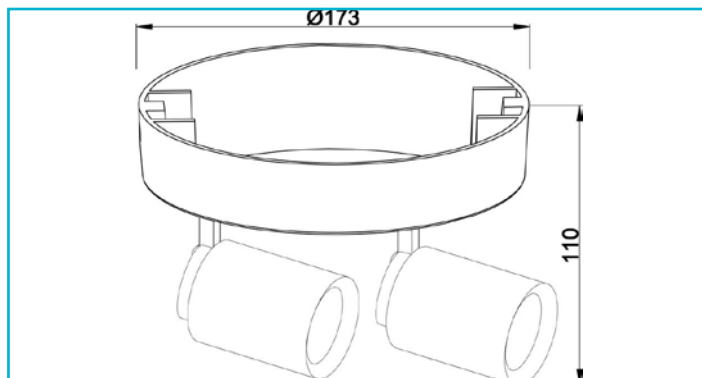

Art. no. 348173

Surface-mounted ceiling light Librae Round II, 2x max.  
50 W GU10, black

#### Special features

- Exchangeable lamp (GU10)
- Can be rotated and swivelled
- Max. 50 W per light

<b>Housing Material</b>	Aluminium
<b>Housing Color</b>	Black
<b>Housing Surface</b>	Matt
<b>Protection Class</b>	Protection class I/protective grounding
<b>max. Power</b>	2x max. 50 W
<b>Rated Input Voltage min./max.</b>	220-240 V/AC 50 / 60 Hz
<b>Frequency</b>	
<b>Socket Description</b>	GU10
<b>Socket Quantity</b>	2
<b>Connection Type</b>	Clamp
<b>Control</b>	dimnable via optional light source
<b>Motion Detector</b>	No
<b>Execution</b>	Without lamp
<b>Swivel Angle</b>	90 Degree
<b>Light Exit Surfaces</b>	2
<b>Light characteristics</b>	Direct
<b>Light direction</b>	Below
<b>Height</b>	110 mm
<b>Diameter</b>	65 mm
<b>Product weight</b>	698 g
<b>Working Temperature</b>	-5 to 40 °C
<b>Storage Temperature</b>	-10 to 40 °C
<b>IP Protection Class</b>	IP 20