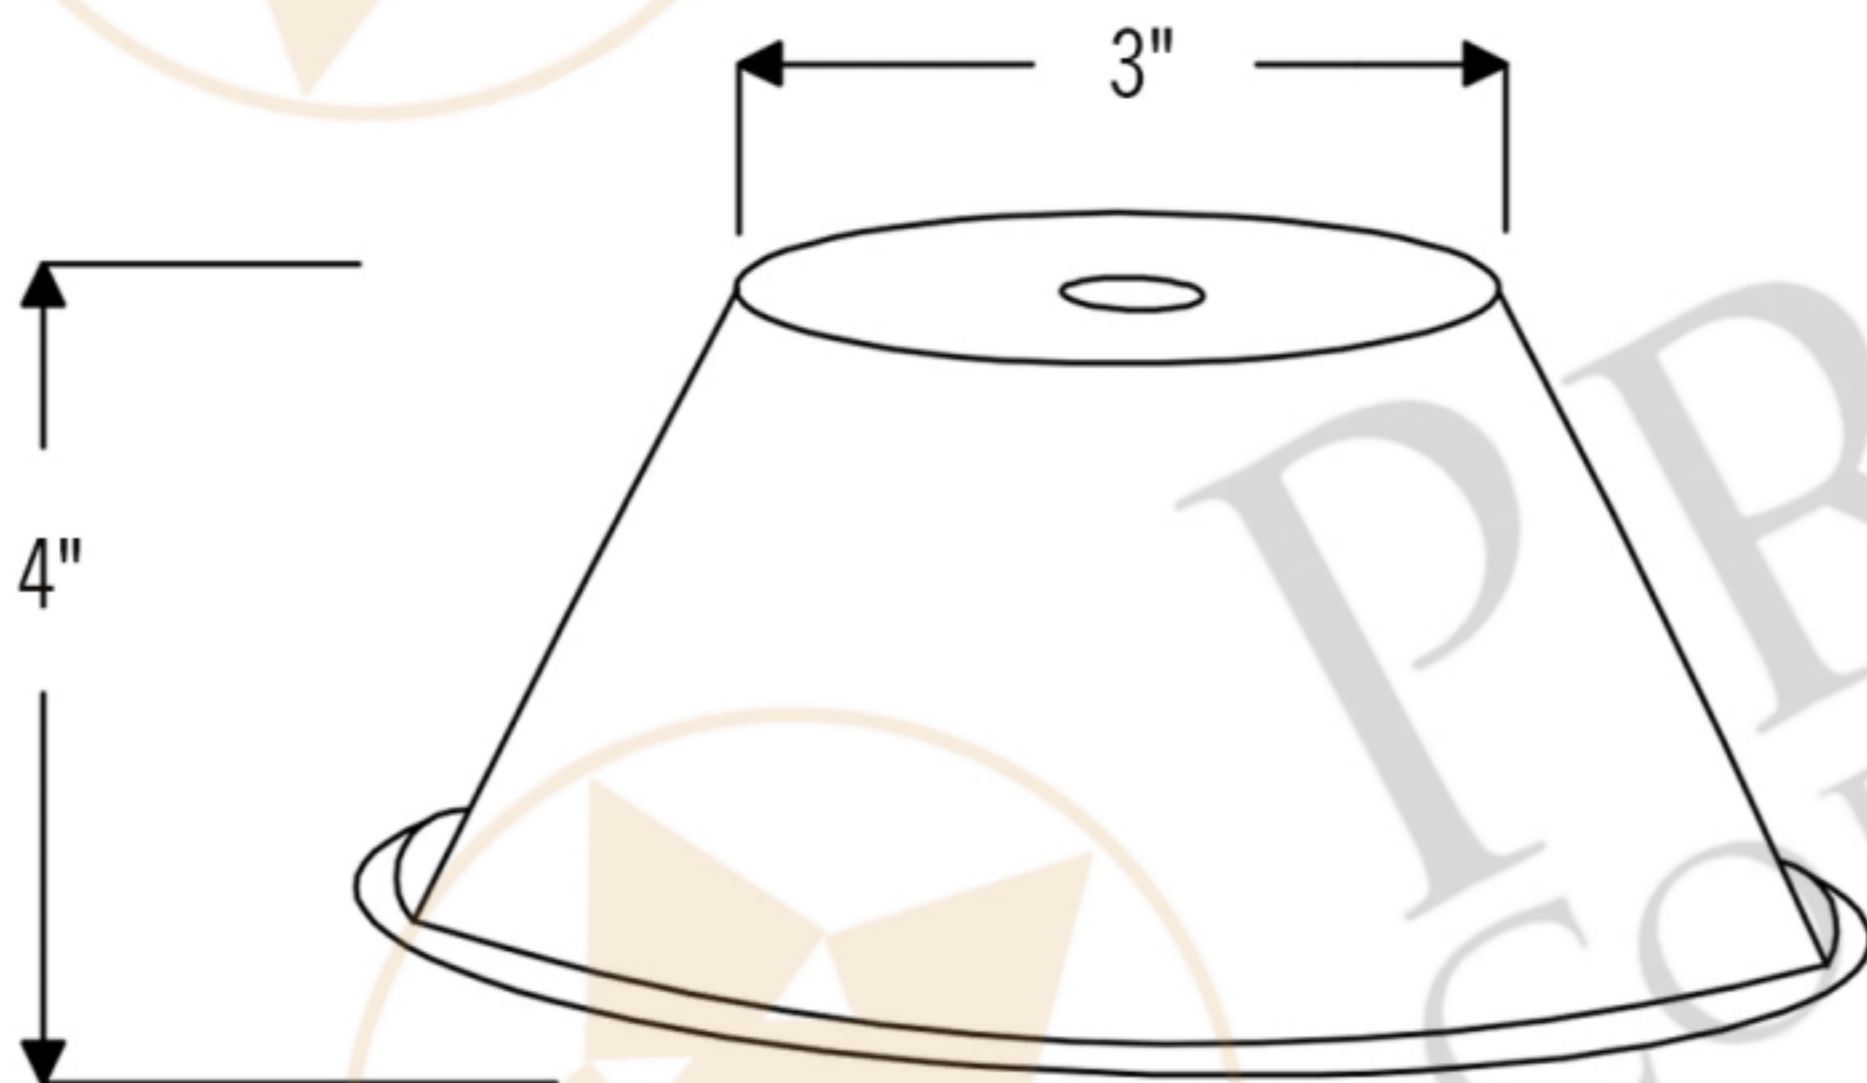

PREMIER
COPPER PRODUCTS

MODEL NUMBER: SH-L300DB

- * Description: Hand Hammered Copper 7" Cone Pendant Light Shade
- * Copper Shade Only
- * Canopy Kit NOT Included
- * Pendant Type: Down Lighting
- * Outer Dimension: 7" x 4"
- * Socket Hole Dimension: 1.25"
- * Finish: Oil Rubbed Bronze
- * Rim: Copper Wrapped Wire
- * Material Gauge: 18