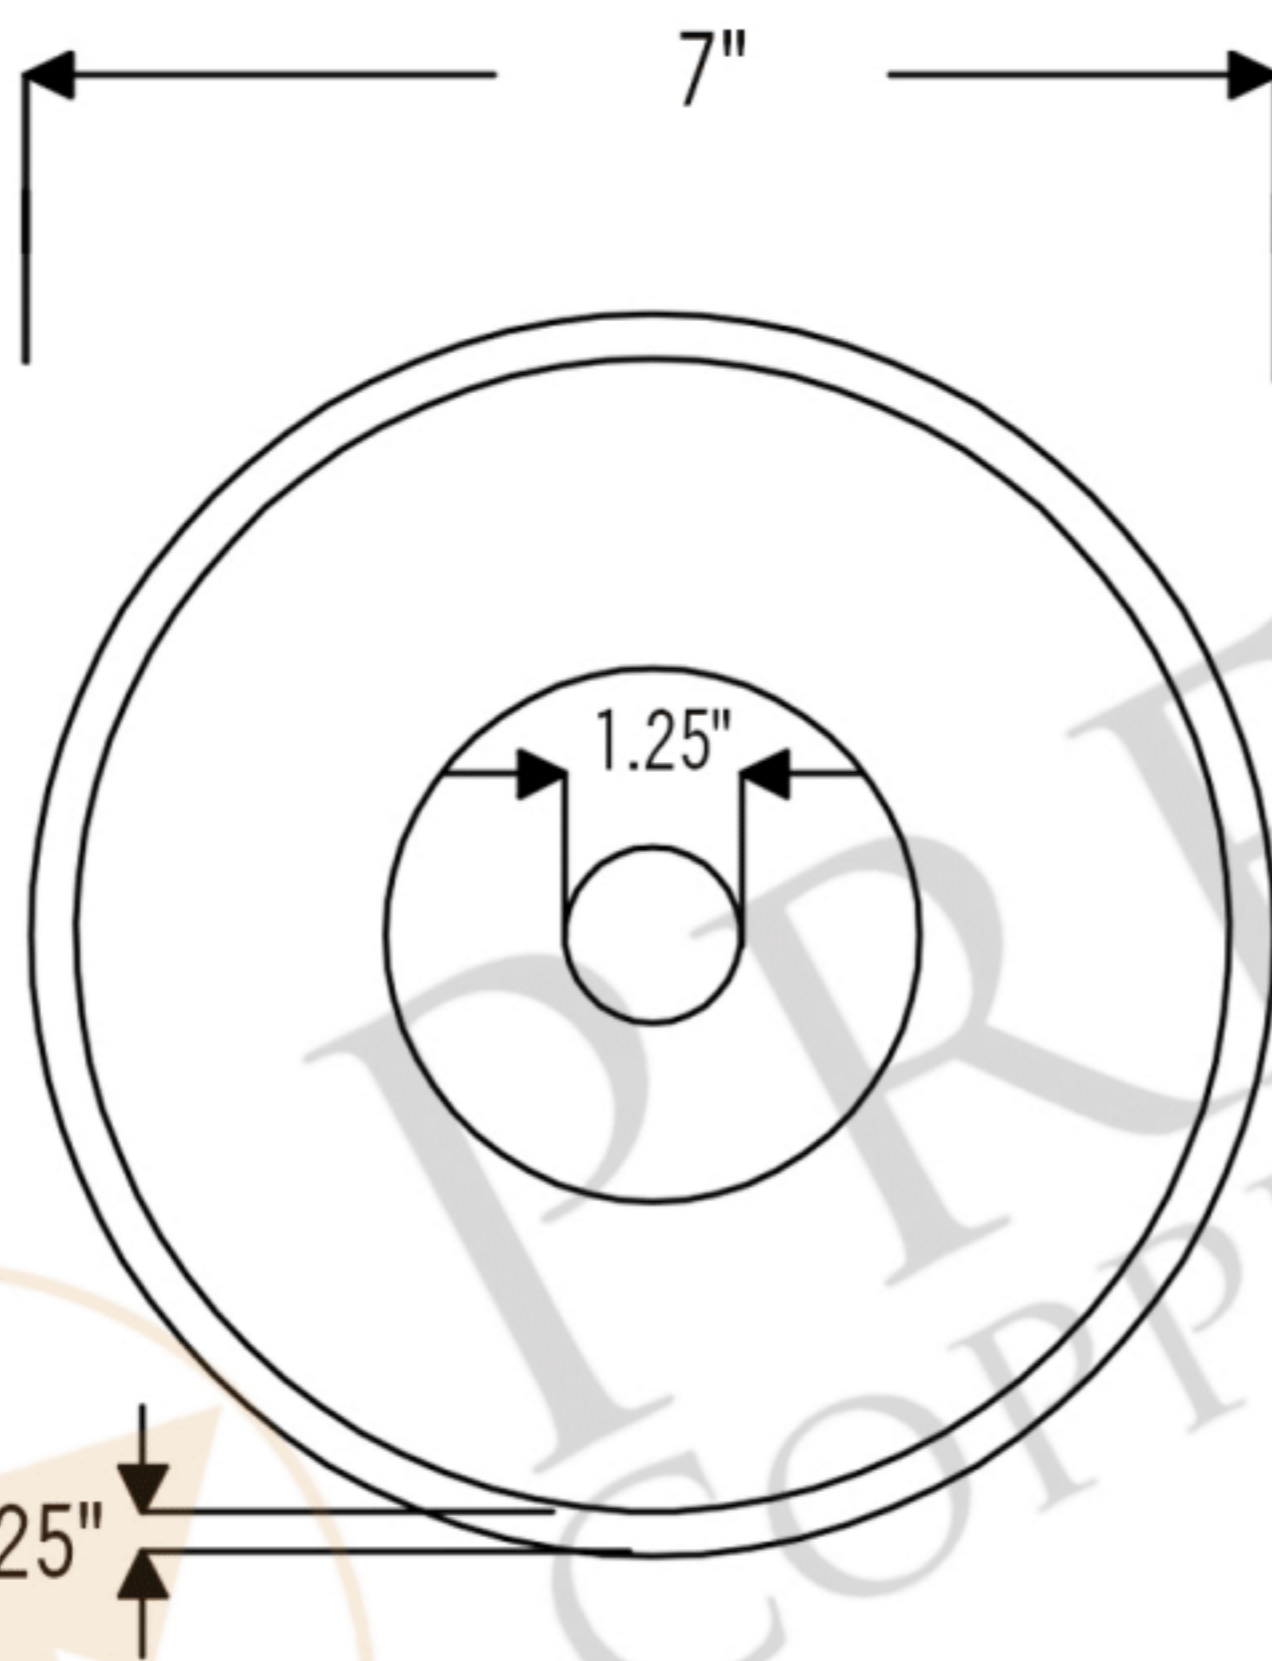

PREMIER
COPPER PRODUCTS

MODEL NUMBER: SH-L300DB

- * Description: Hand Hammered Copper 7" Cone Pendant Light Shade
- * Copper Shade Only
- * Canopy Kit NOT Included
- * Pendant Type: Down Lighting
- * Outer Dimension: 7" x 4"
- * Socket Hole Dimension: 1.25"
- * Finish: Oil Rubbed Bronze
- * Rim: Copper Wrapped Wire
- * Material Gauge: 18