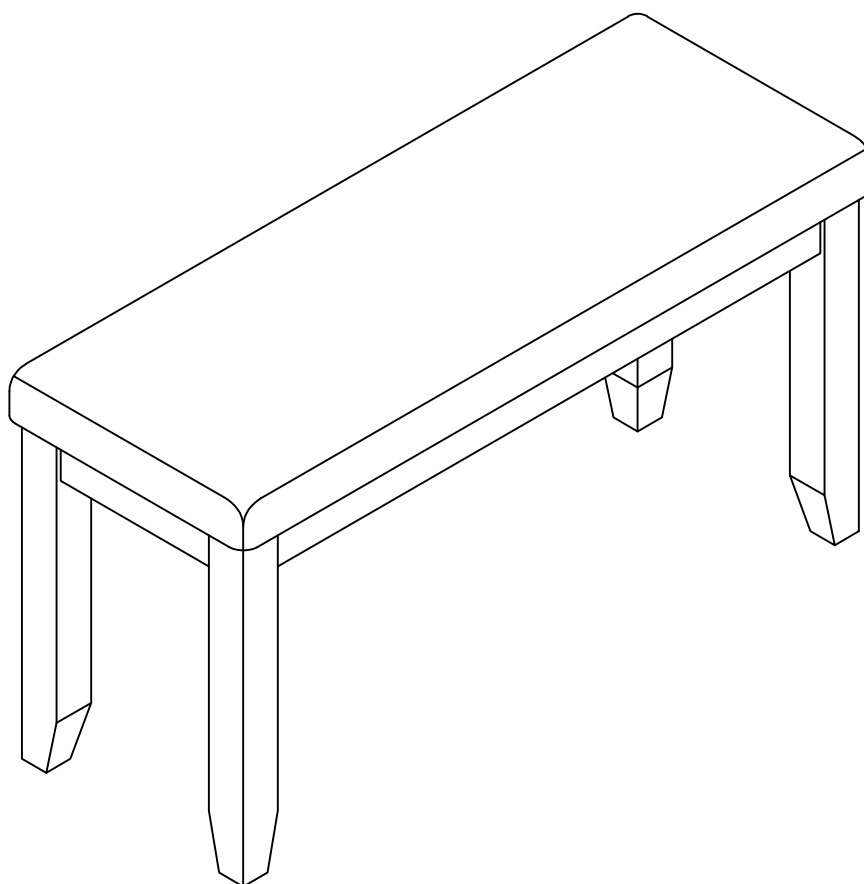

Part List

Hardware List

A

TOP TABLE (1pc)

1

Ø5/16" x 70mm

BOLT (8pcs)

B

4mm

ALLENKEY (1pc)

Step 1

ASSEMBLY INSTRUCTIONS

DINING BENCH

IMPORTANT NOTE :

- ① PLACE ALL PARTS ON A CLEAN AND SMOOTH SURFACE SUCH AS A RUG OR CARPET TO AVOID THE PARTS FROM BEING SCRATCHED.
- ② BEFORE YOU BEGIN , KINDLY FOLLOW THE ASSEMBLY INSTRUCTIONS STEP BY STEP.
- ③ DO NOT TIGHTEN ALL SCREWS AND BOLTS UNTIL THE BENCH IS FULLY SET-UP

Part List	Hardware List
<p>C</p>  <p>SEAT BENCH (1pc)</p>	<p>5</p>  <p>Ø5/16" x 60mm</p> <p>BOLT (8pcs)</p>
<p>D</p>  <p>LEGS BENCH (4pcs)</p>	<p>6</p>  <p>Ø5/16" x 13mm</p> <p>SPRING WASHER (8pcs)</p>
	<p>7</p>  <p>Ø5/16" x 19mm</p> <p>FLAT WASHER (8pcs)</p>
	<p>8</p>  <p>4mm</p> <p>ALLENKEY (1pc)</p>