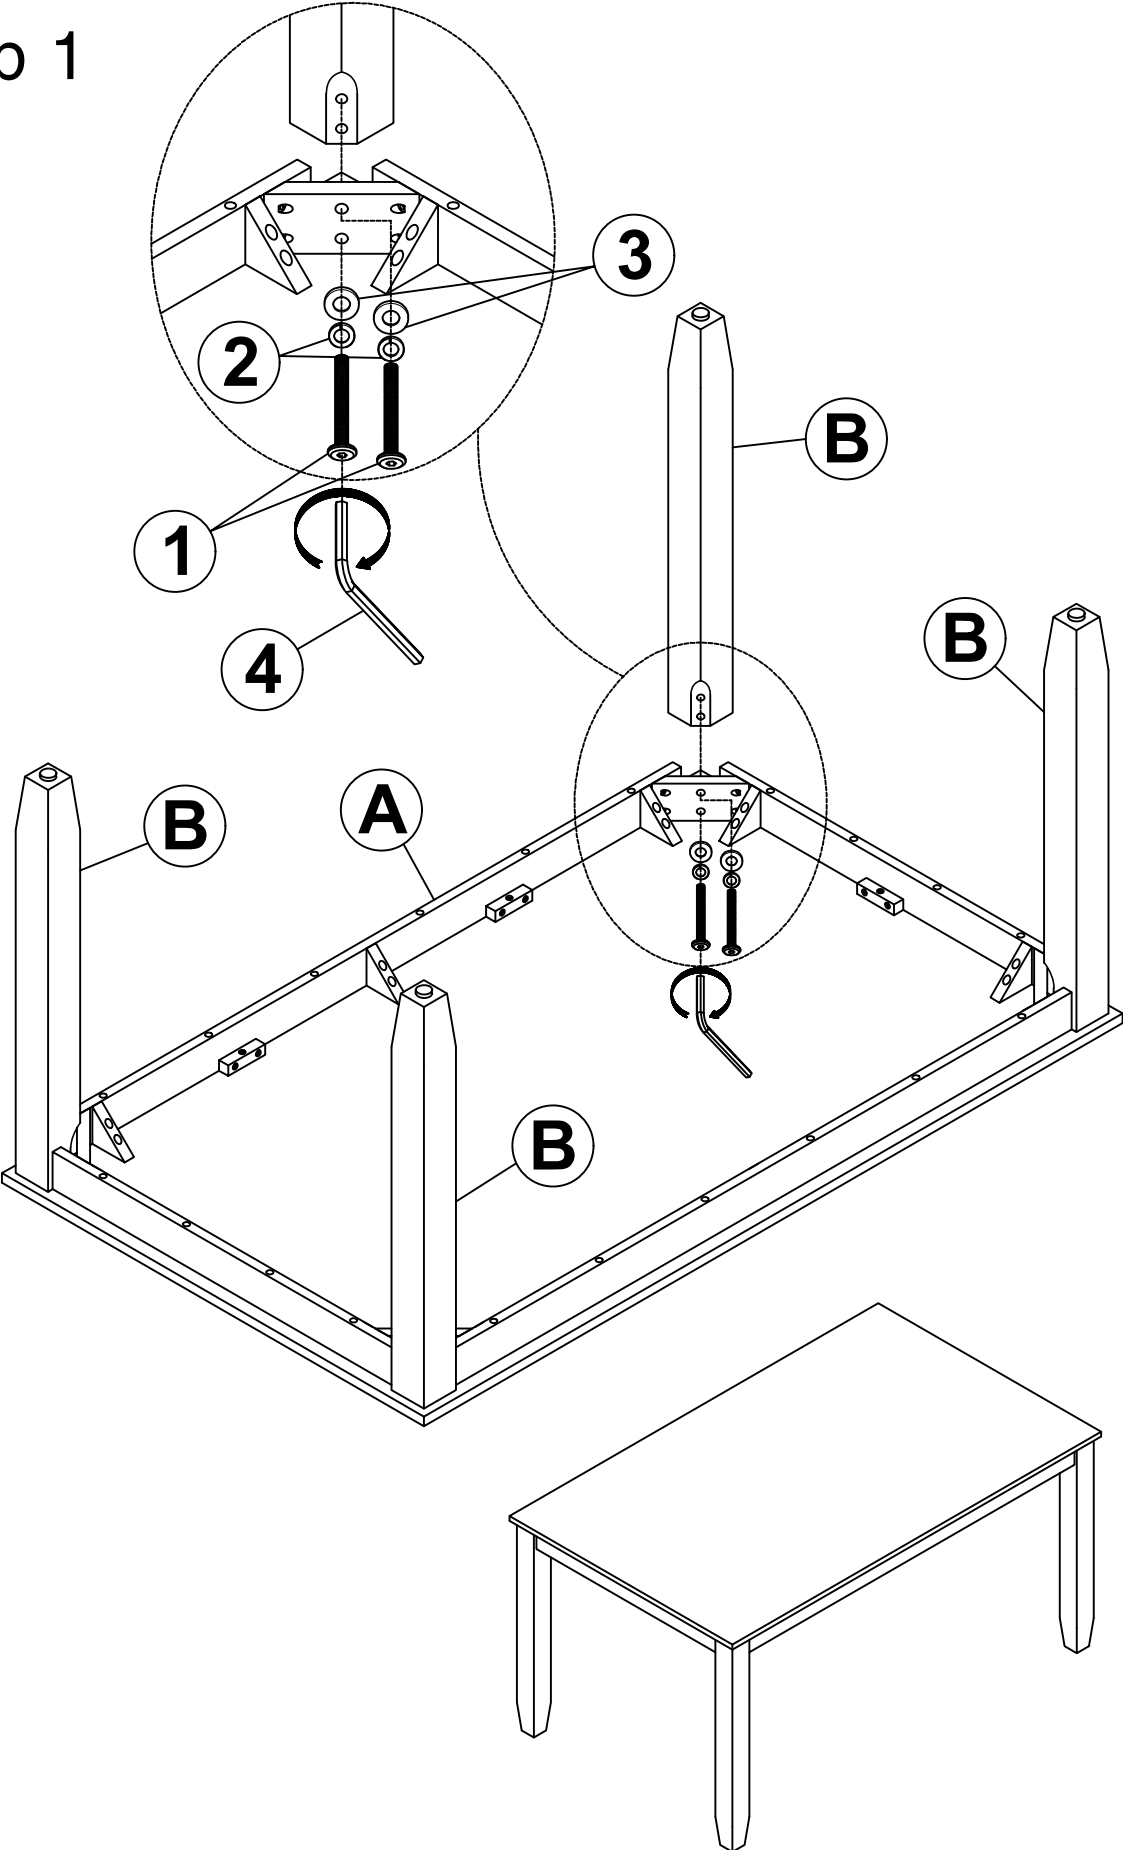

Part List

Hardware List

A

TOP TABLE (1pc)

1

Ø5/16" x 70mm

BOLT (8pcs)

B

LEGS TABLE (4pcs)

2

Ø5/16" x 13mm

SPRING WASHER (8pcs)

3

Ø5/16" x 19mm

FLAT WASHER (8pcs)

4

4mm

ALLENKEY (1pc)

Step 1

ASSEMBLY INSTRUCTIONS

DINING BENCH

IMPORTANT NOTE :

- ① PLACE ALL PARTS ON A CLEAN AND SMOOTH SURFACE SUCH AS A RUG OR CARPET TO AVOID THE PARTS FROM BEING SCRATCHED.
- ② BEFORE YOU BEGIN , KINDLY FOLLOW THE ASSEMBLY INSTRUCTIONS STEP BY STEP.
- ③ DO NOT TIGHTEN ALL SCREWS AND BOLTS UNTIL THE BENCH IS FULLY SET-UP

Part List	Hardware List
<p>C</p>  <p>SEAT BENCH (1pc)</p>	<p>5</p>  <p>Ø5/16" x 60mm</p> <p>BOLT (8pcs)</p>
<p>D</p>  <p>LEGS BENCH (4pcs)</p>	<p>6</p>  <p>Ø5/16" x 13mm</p> <p>SPRING WASHER (8pcs)</p>
	<p>7</p>  <p>Ø5/16" x 19mm</p> <p>FLAT WASHER (8pcs)</p>
	<p>8</p>  <p>4mm</p> <p>ALLENKEY (1pc)</p>