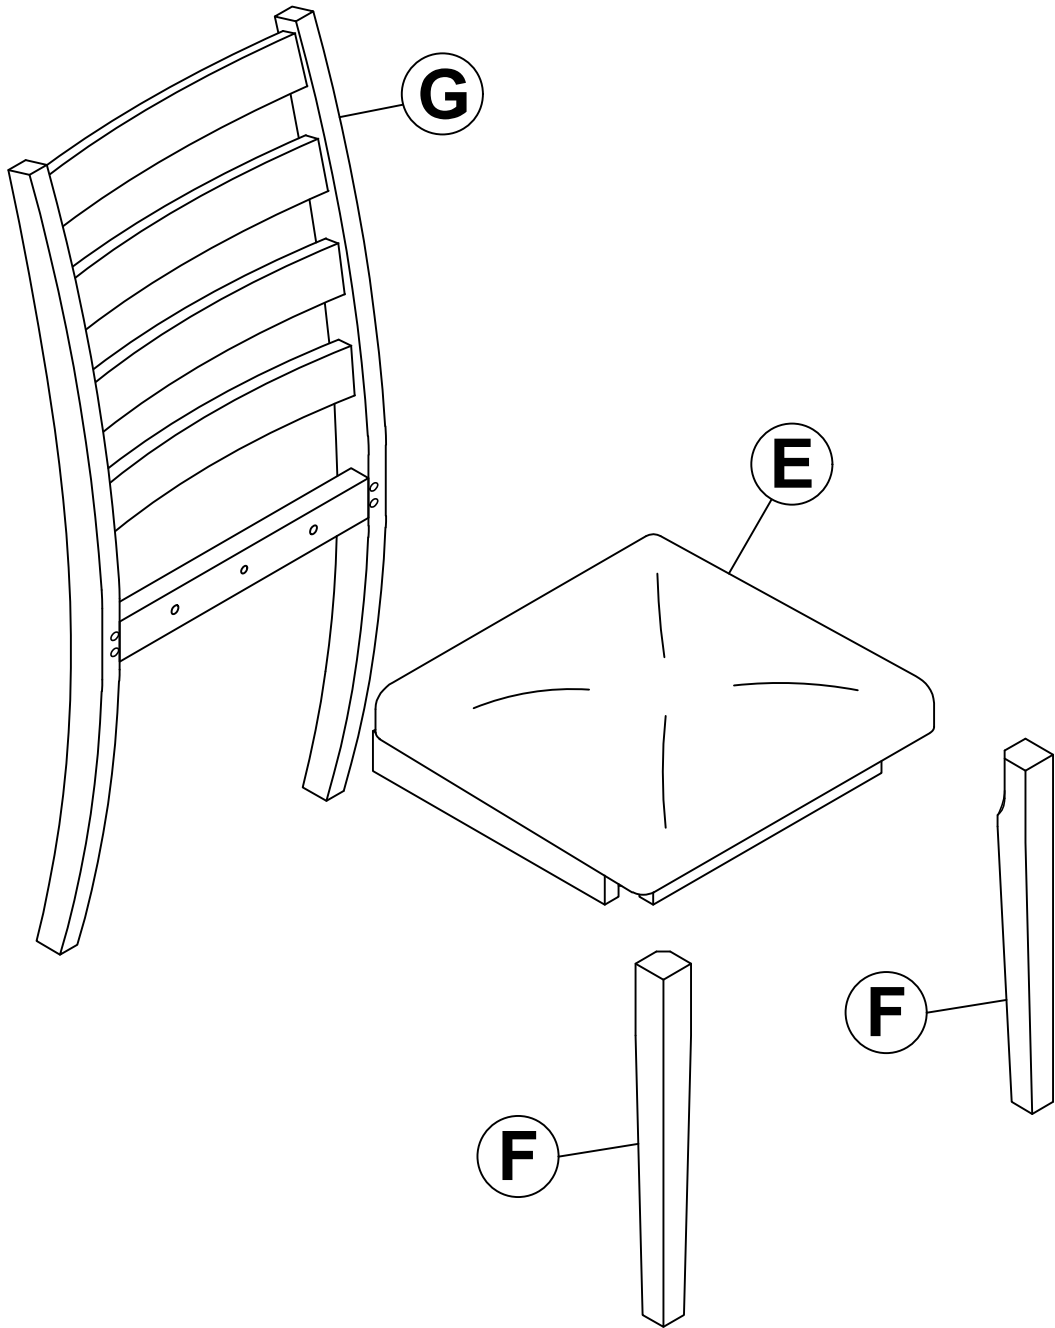

Part List

Hardware List

A

TOP TABLE (1pc)

1

Ø5/16" x 70mm

BOLT (8pcs)

B

Part List	Hardware List
<p>C</p>  <p>SEAT BENCH (1pc)</p>	<p>5</p>  <p>Ø5/16" x 60mm</p> <p>BOLT (8pcs)</p>
<p>D</p>  <p>LEGS BENCH (4pcs)</p>	<p>6</p>  <p>Ø5/16" x 13mm</p> <p>SPRING WASHER (8pcs)</p>
	<p>7</p>  <p>Ø5/16" x 19mm</p> <p>FLAT WASHER (8pcs)</p>
	<p>8</p>  <p>4mm</p> <p>ALLENKEY (1pc)</p>

Step 1

ASSEMBLY INSTRUCTIONS

DINING CHAIR

IMPORTANT NOTE :

- ① PLACE ALL PARTS ON A CLEAN AND SMOOTH SURFACE SUCH AS A RUG OR CARPET TO AVOID THE PARTS FROM BEING SCRATCHED.
- ② BEFORE YOU BEGIN , KINDLY FOLLOW THE ASSEMBLY INSTRUCTIONS STEP BY STEP.
- ③ DO NOT TIGHTEN ALL SCREWS AND BOLTS UNTIL THE CHAIR IS FULLY SET-UP

Part List

Hardware List

E

SEAT FRAME (1pc)

F

LEGS CHAIR (2pcs)

G

BACK FRAME (1pc)