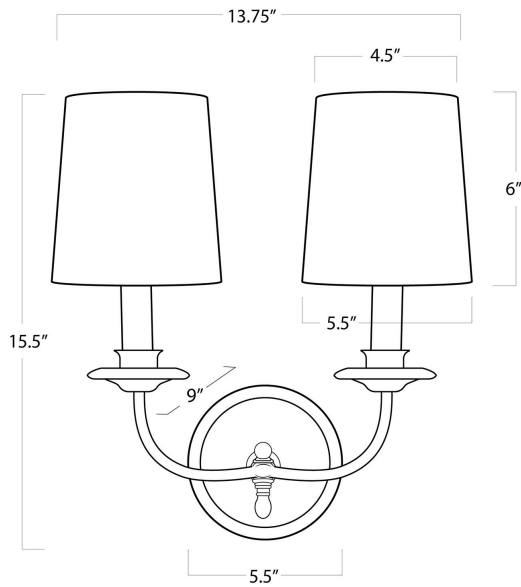

REGINA ANDREW

DETROIT

SPECIFICATION SHEET

Fisher Sconce Double 15-1166

| | |
|---------------------|--|
| HEIGHT | 15.5 |
| WIDTH | 13.75 |
| DEPTH | 9 |
| SHADE DIMS | 4.5 x 5.5 x 6 |
| SHADE COLOR | Natural Linen |
| BULB QTY | 2 |
| BULB TYPE | B Type Candelabra Base (E12) |
| SOCKET | E12 Candelabra |
| WATTAGE | 40 Watt Max |
| WIRING TYPE | Hard Wire |
| BACKPLATE | 5.5 x 5.5 x 2.25 |
| JUNCTION BOX | 13.12 in from top, 2.63 in from bottom, 6.88 in from side |
| MATERIAL | Steel |
| FINISH | N/A |
| NOTES | N/A |
| FREIGHT ONLY | No |