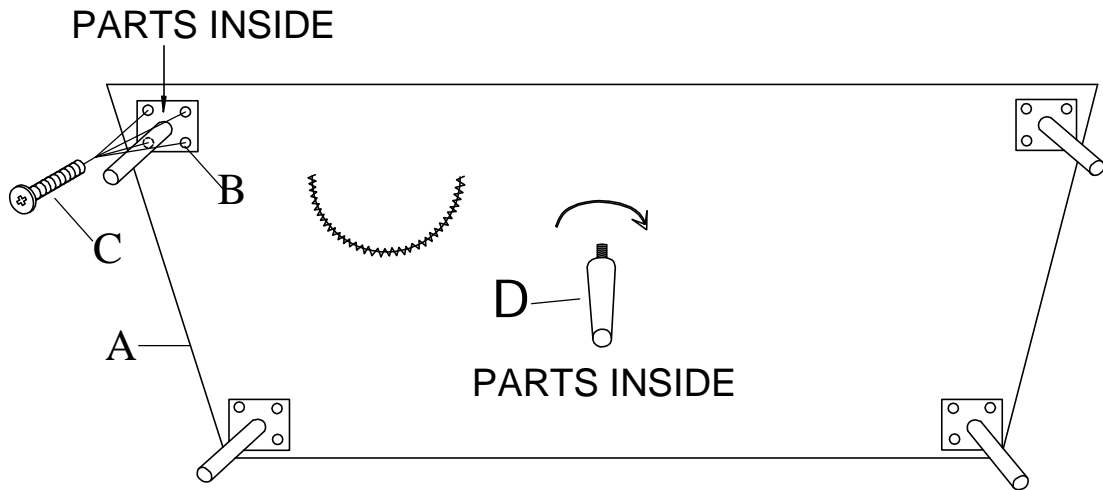

ASSEMBLY INSTRUCTION

SOFA

STEP # 1

STEP # 2